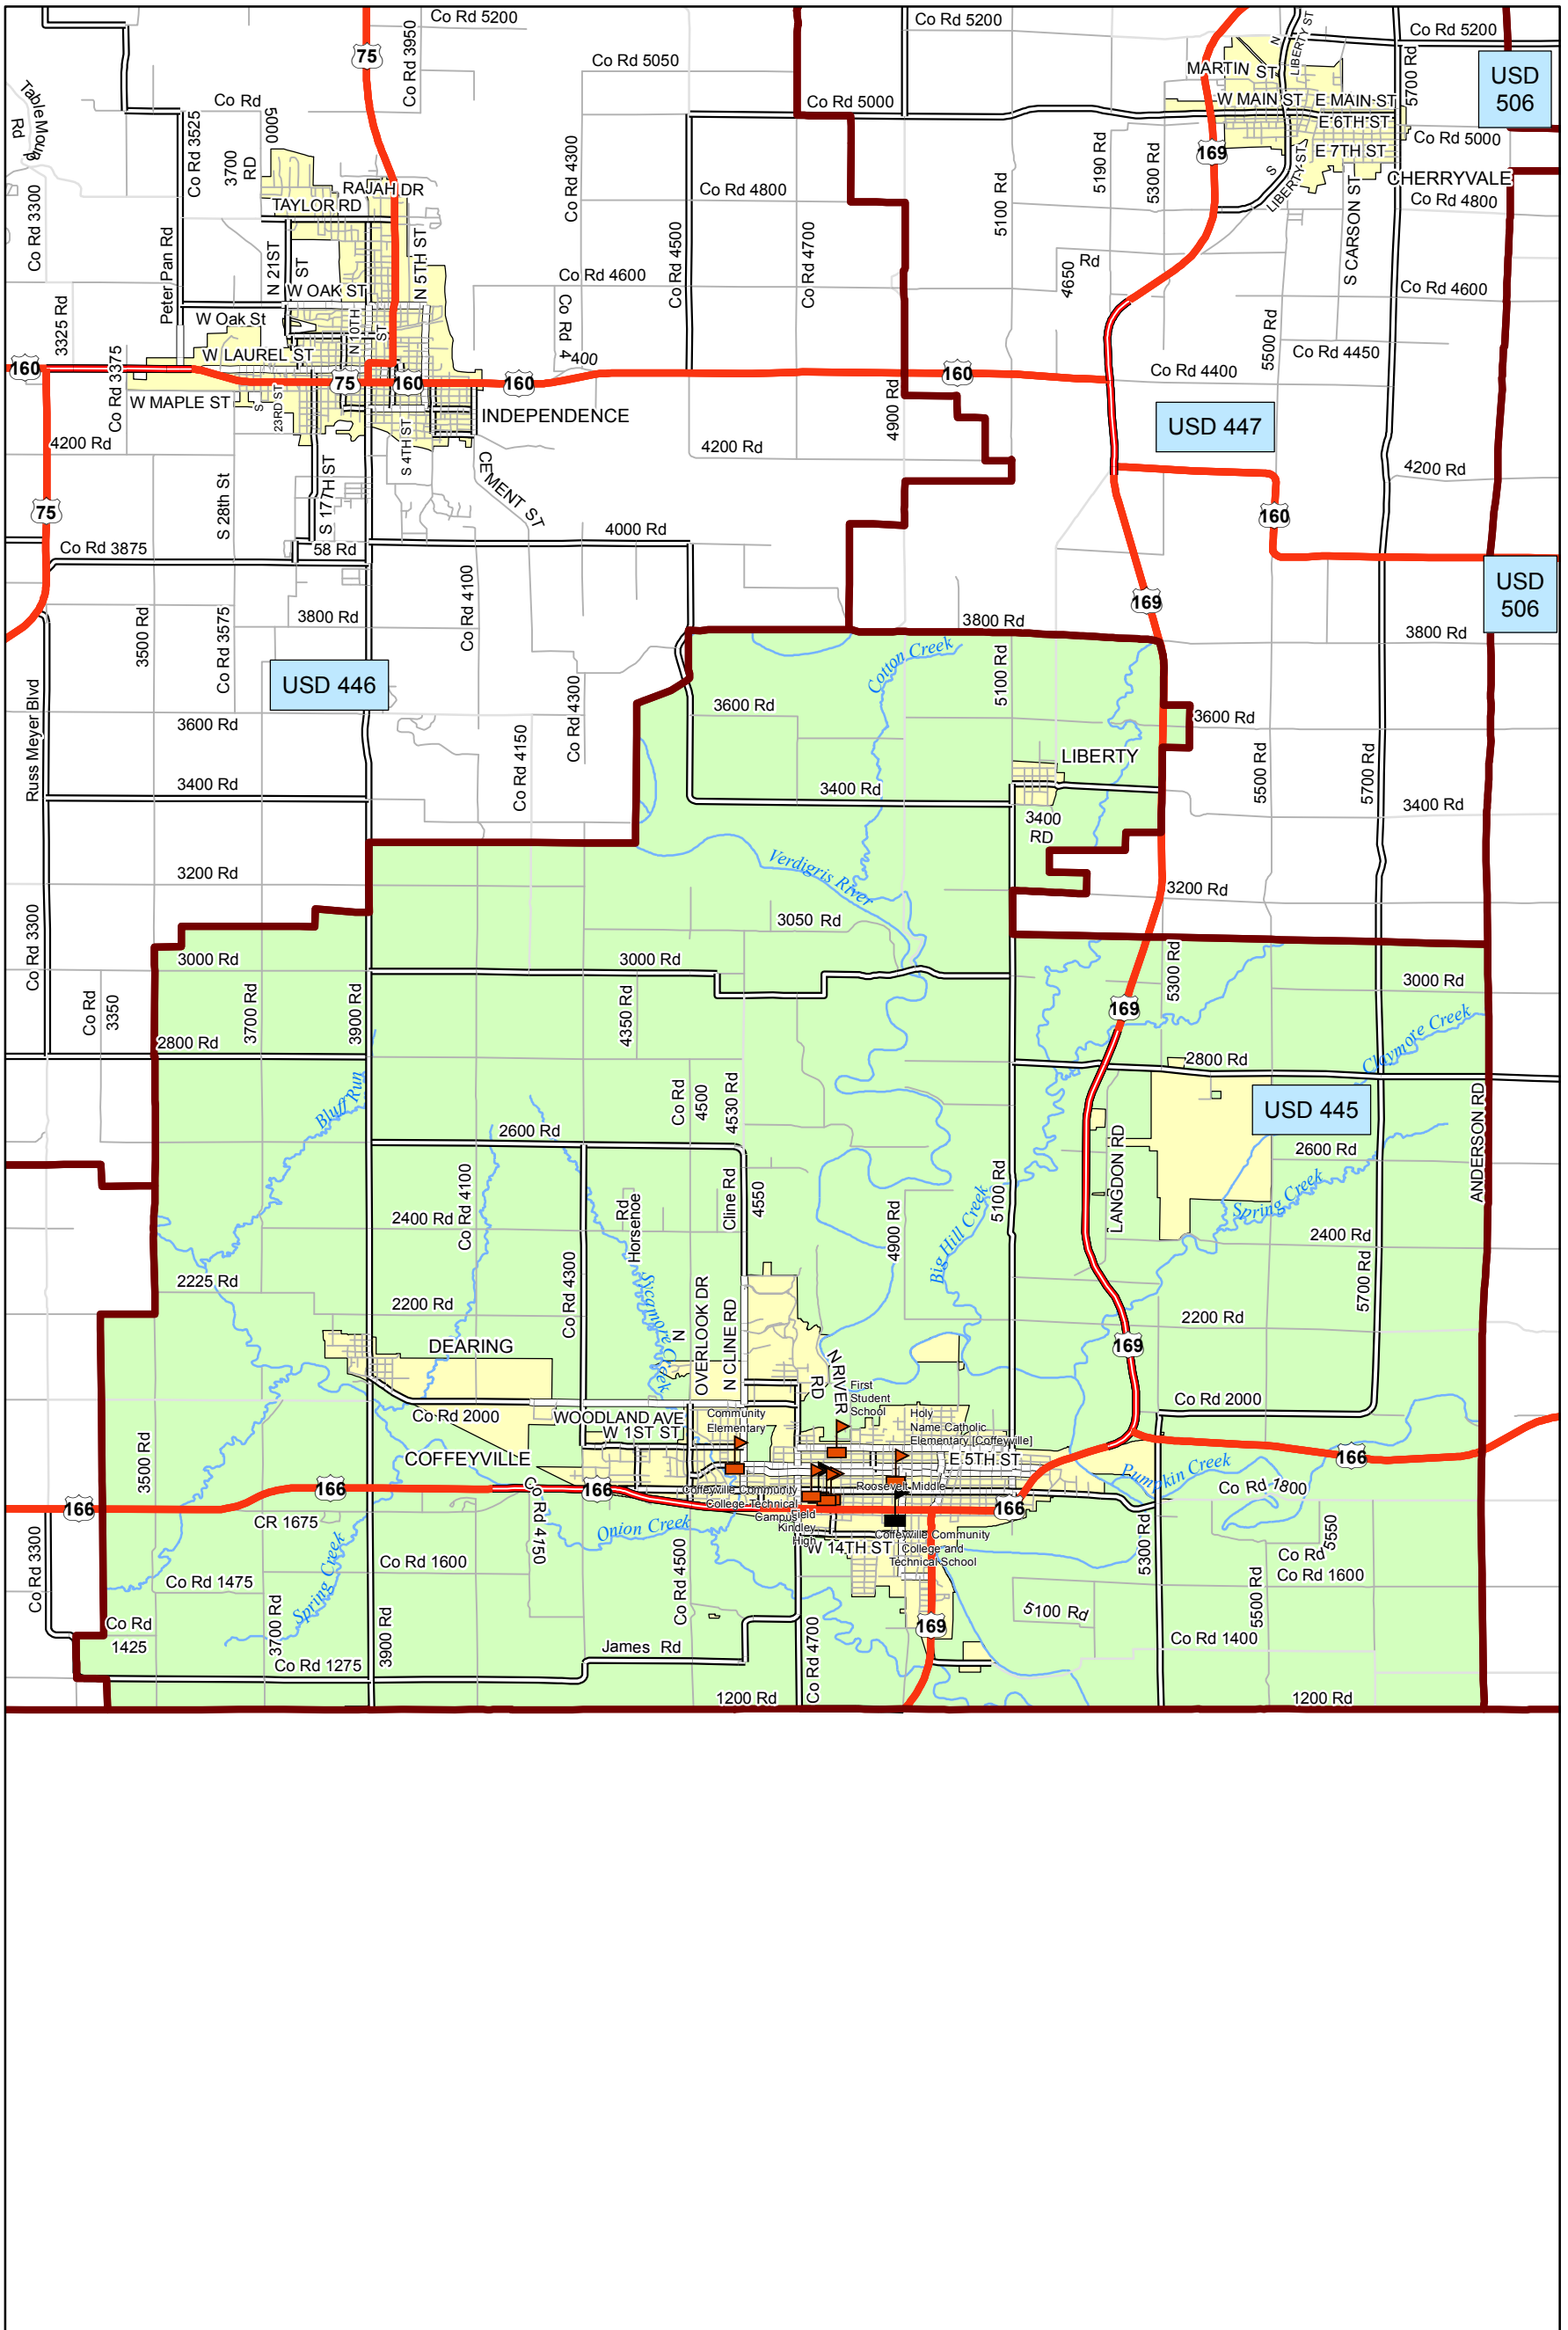

USD 445 District Map

PREPARED BY THE
KANSAS DEPARTMENT OF TRANSPORTATION
BUREAU OF TRANSPORTATION PLANNING

MAP CREATED TUESDAY, JUNE 02, 2015

KDOT makes no warranties, guarantees, or representations of accuracy of this information and assumes no liability for errors or omissions.

-  Primary/Secondary School
-  Post Secondary School
-  District Boundaries