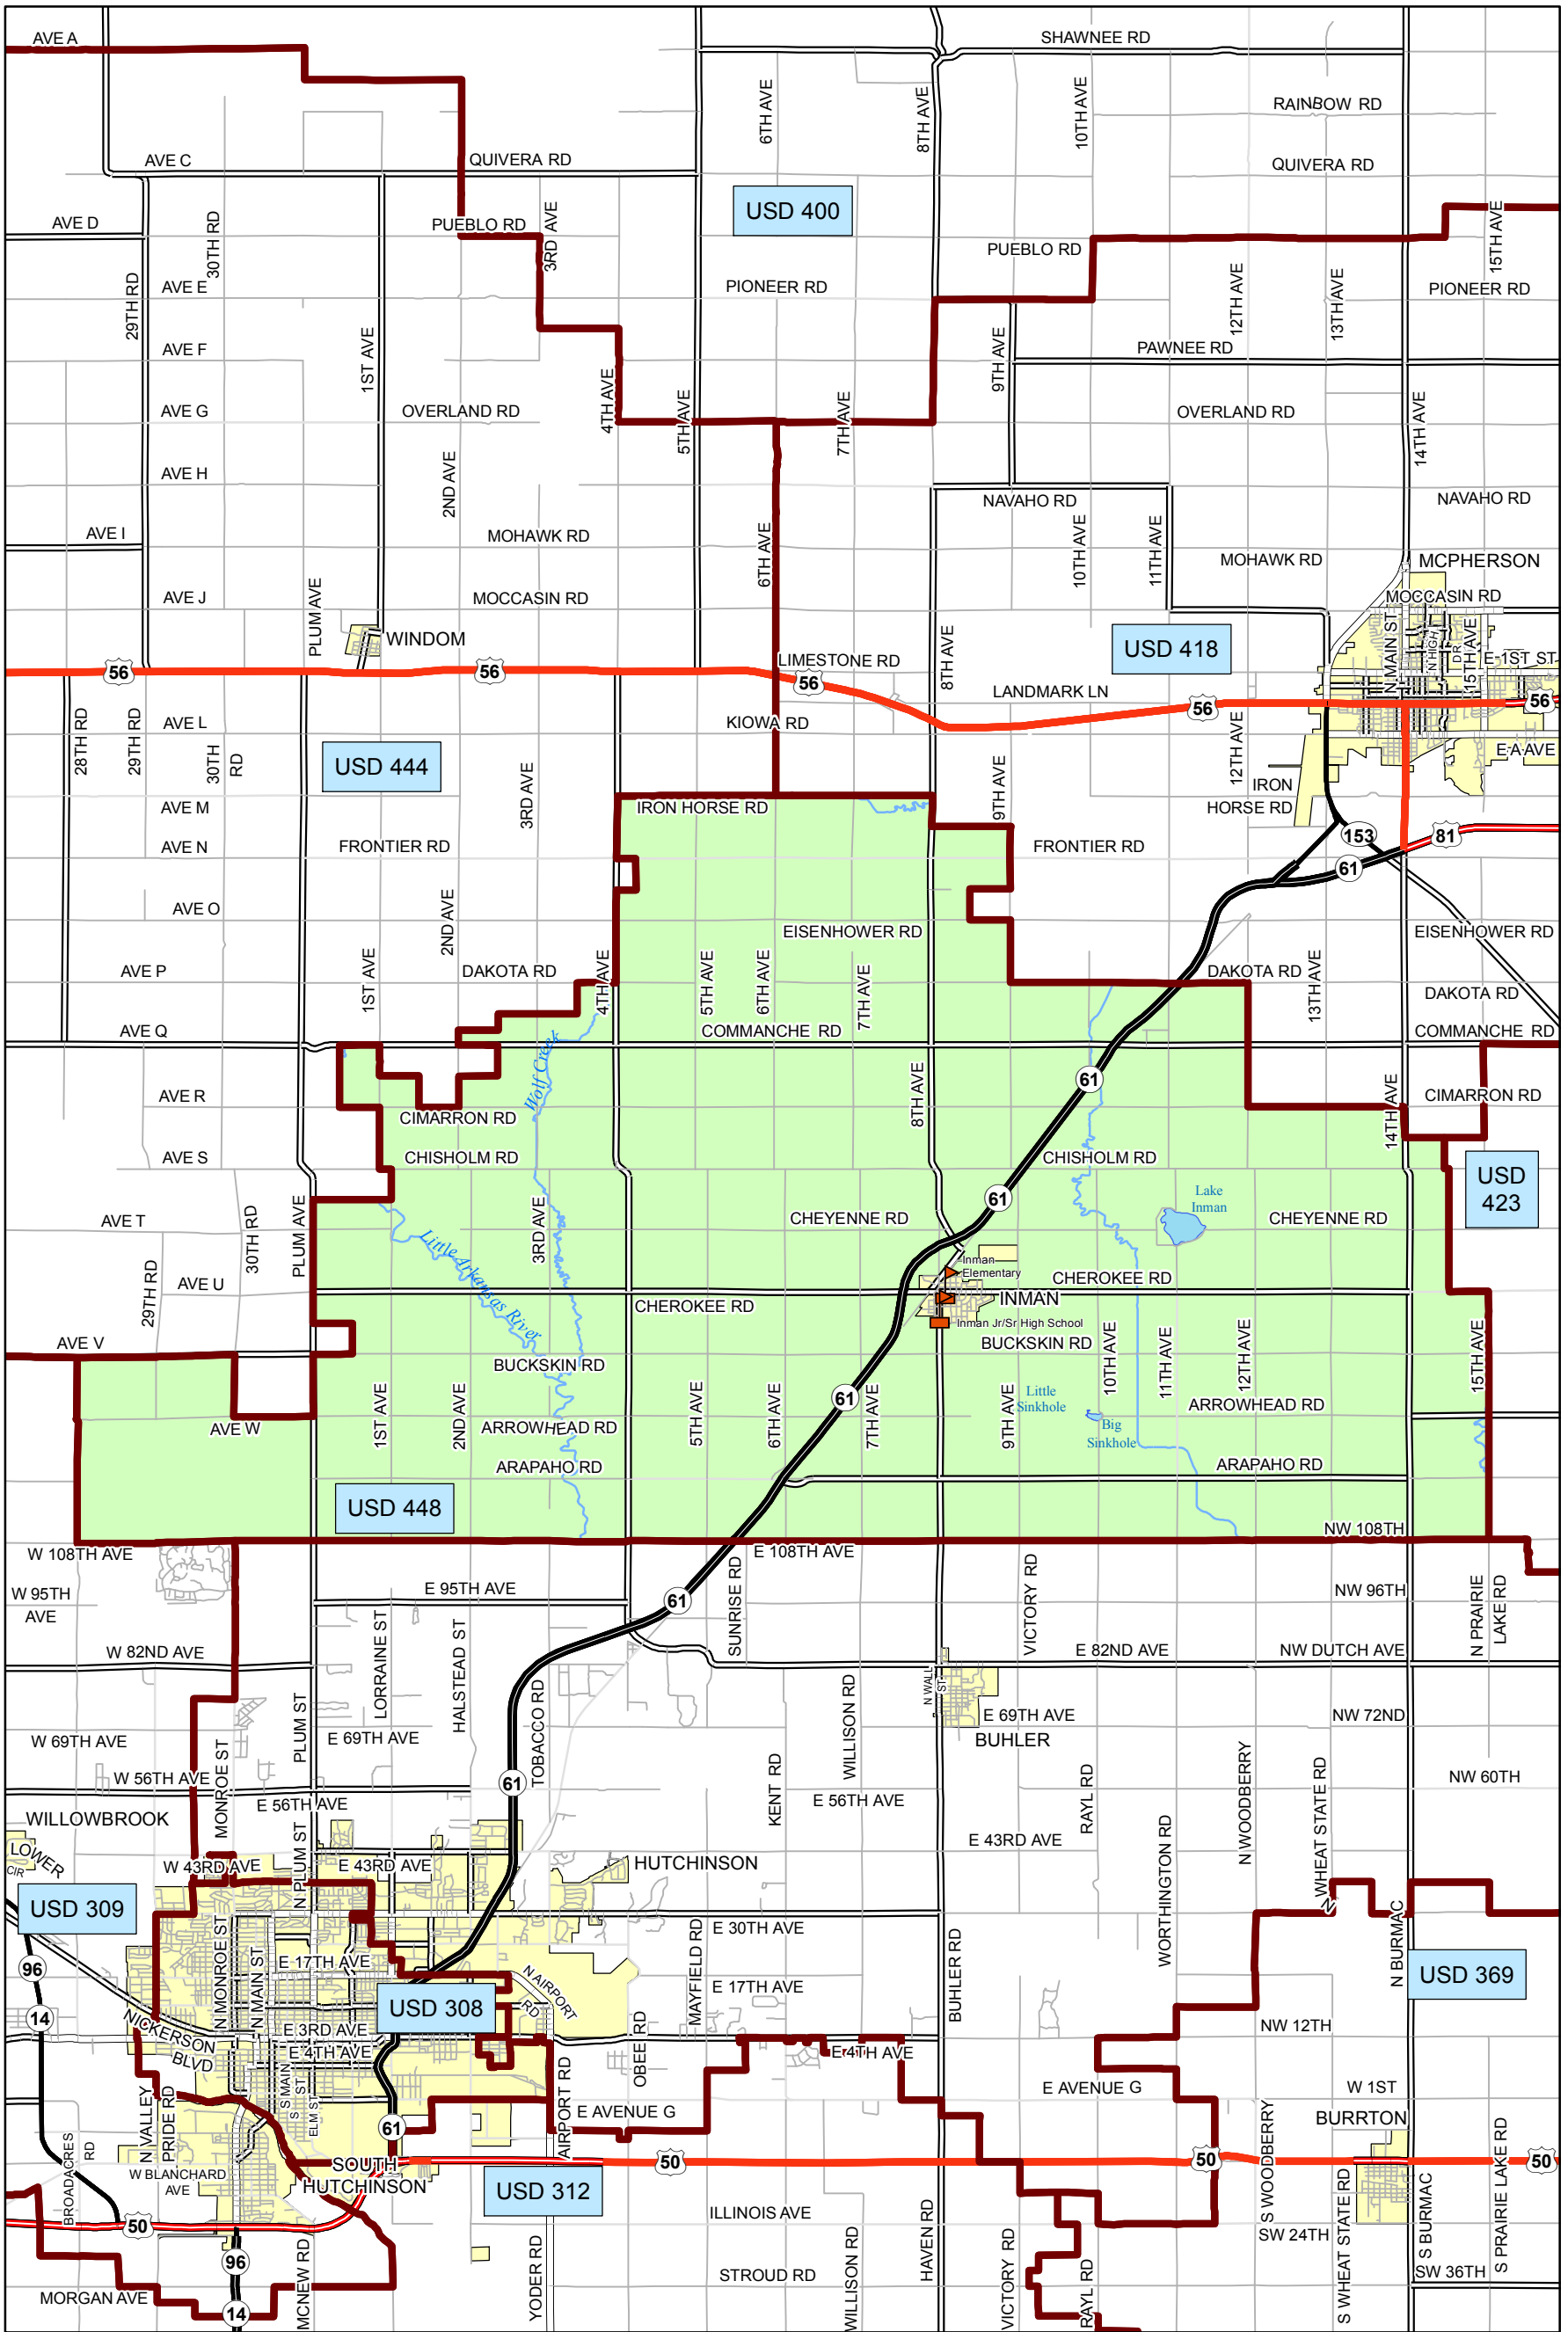

USD 448 District Map

PREPARED BY THE
KANSAS DEPARTMENT OF TRANSPORTATION
BUREAU OF TRANSPORTATION PLANNING

MAP CREATED TUESDAY, JUNE 02, 2015

KDOT makes no warranties, guarantees, or representations for accuracy of this information and assumes no liability for errors or omissions.

-  Primary/Secondary School
-  Post Secondary School
-  District Boundaries