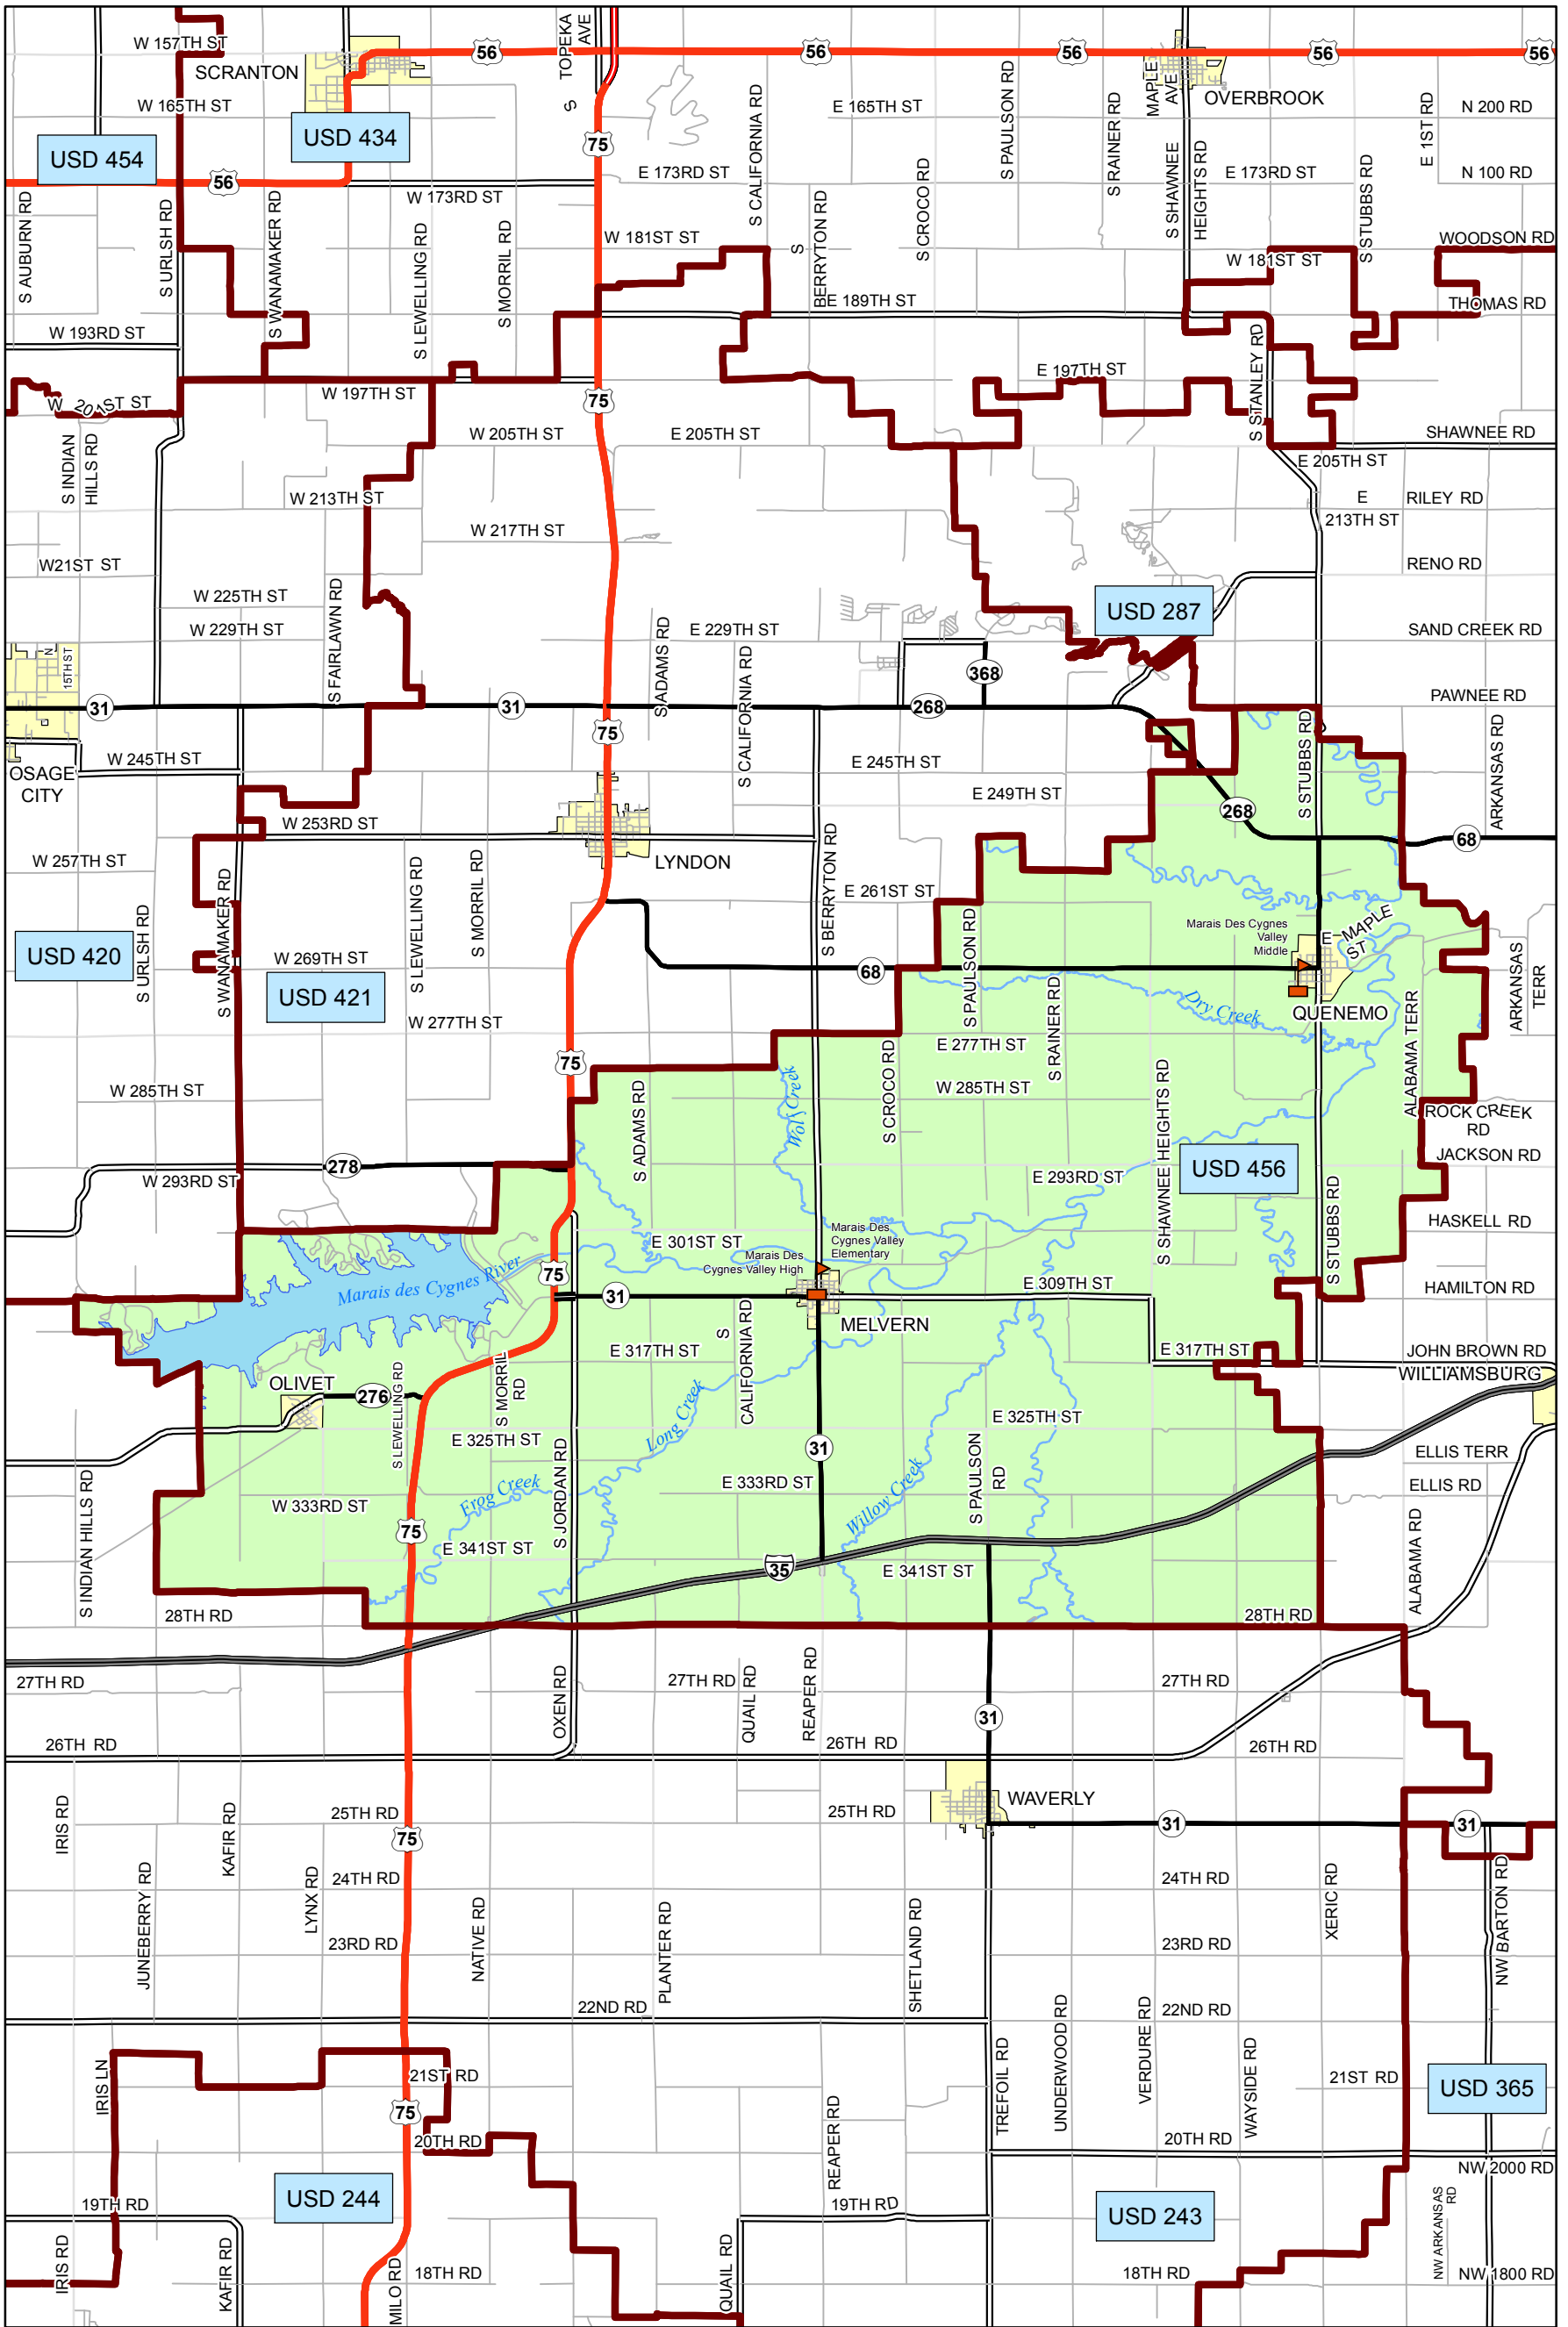

USD 456 District Map

PREPARED BY THE
KANSAS DEPARTMENT OF TRANSPORTATION
BUREAU OF TRANSPORTATION PLANNING

MAP CREATED TUESDAY, JUNE 02, 2015

KDOT makes no warranties, guarantees, or representations for accuracy of this information and assumes no liability for errors or omissions.

-  Primary/Secondary School
-  Post Secondary School
-  District Boundaries