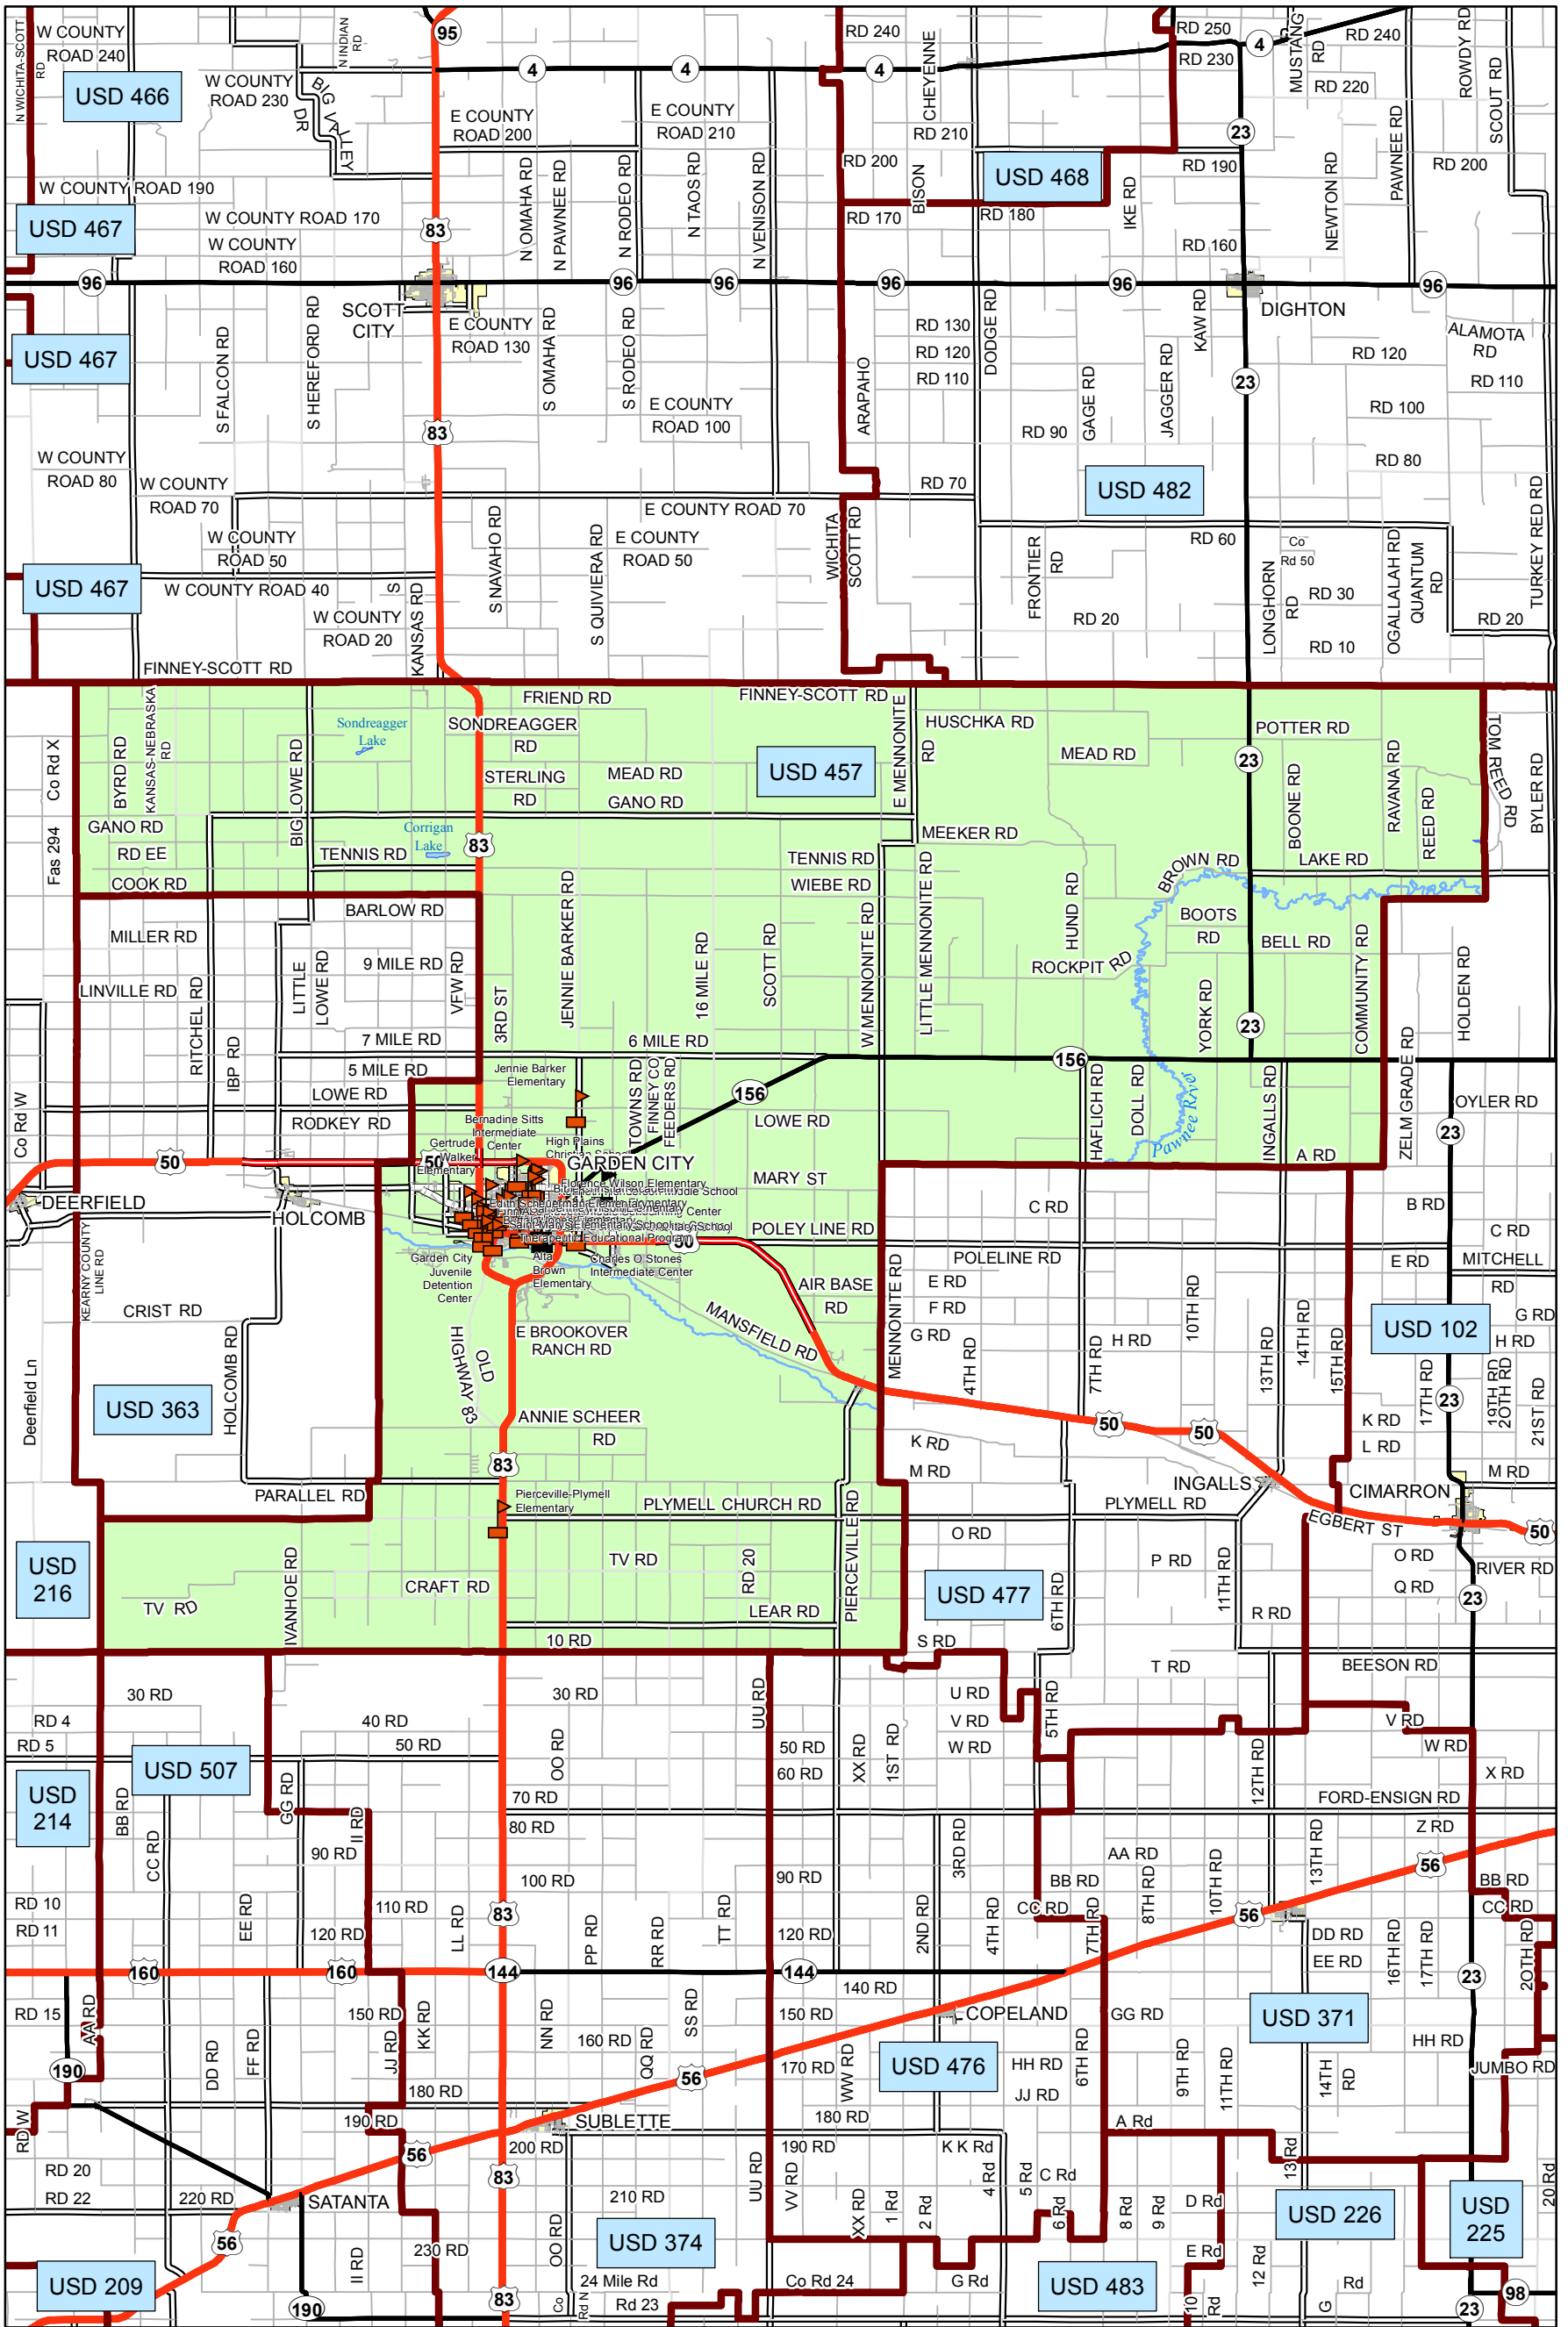

USD 457 District Map

PREPARED BY THE
KANSAS DEPARTMENT OF TRANSPORTATION
BUREAU OF TRANSPORTATION PLANNING

MAP CREATED TUESDAY, JUNE 02, 2015

KDOT makes no warranties, guarantees, or representations for accuracy of this information and assumes no liability for errors or omissions.

-  Primary/Secondary School
-  Post Secondary School
-  District Boundaries