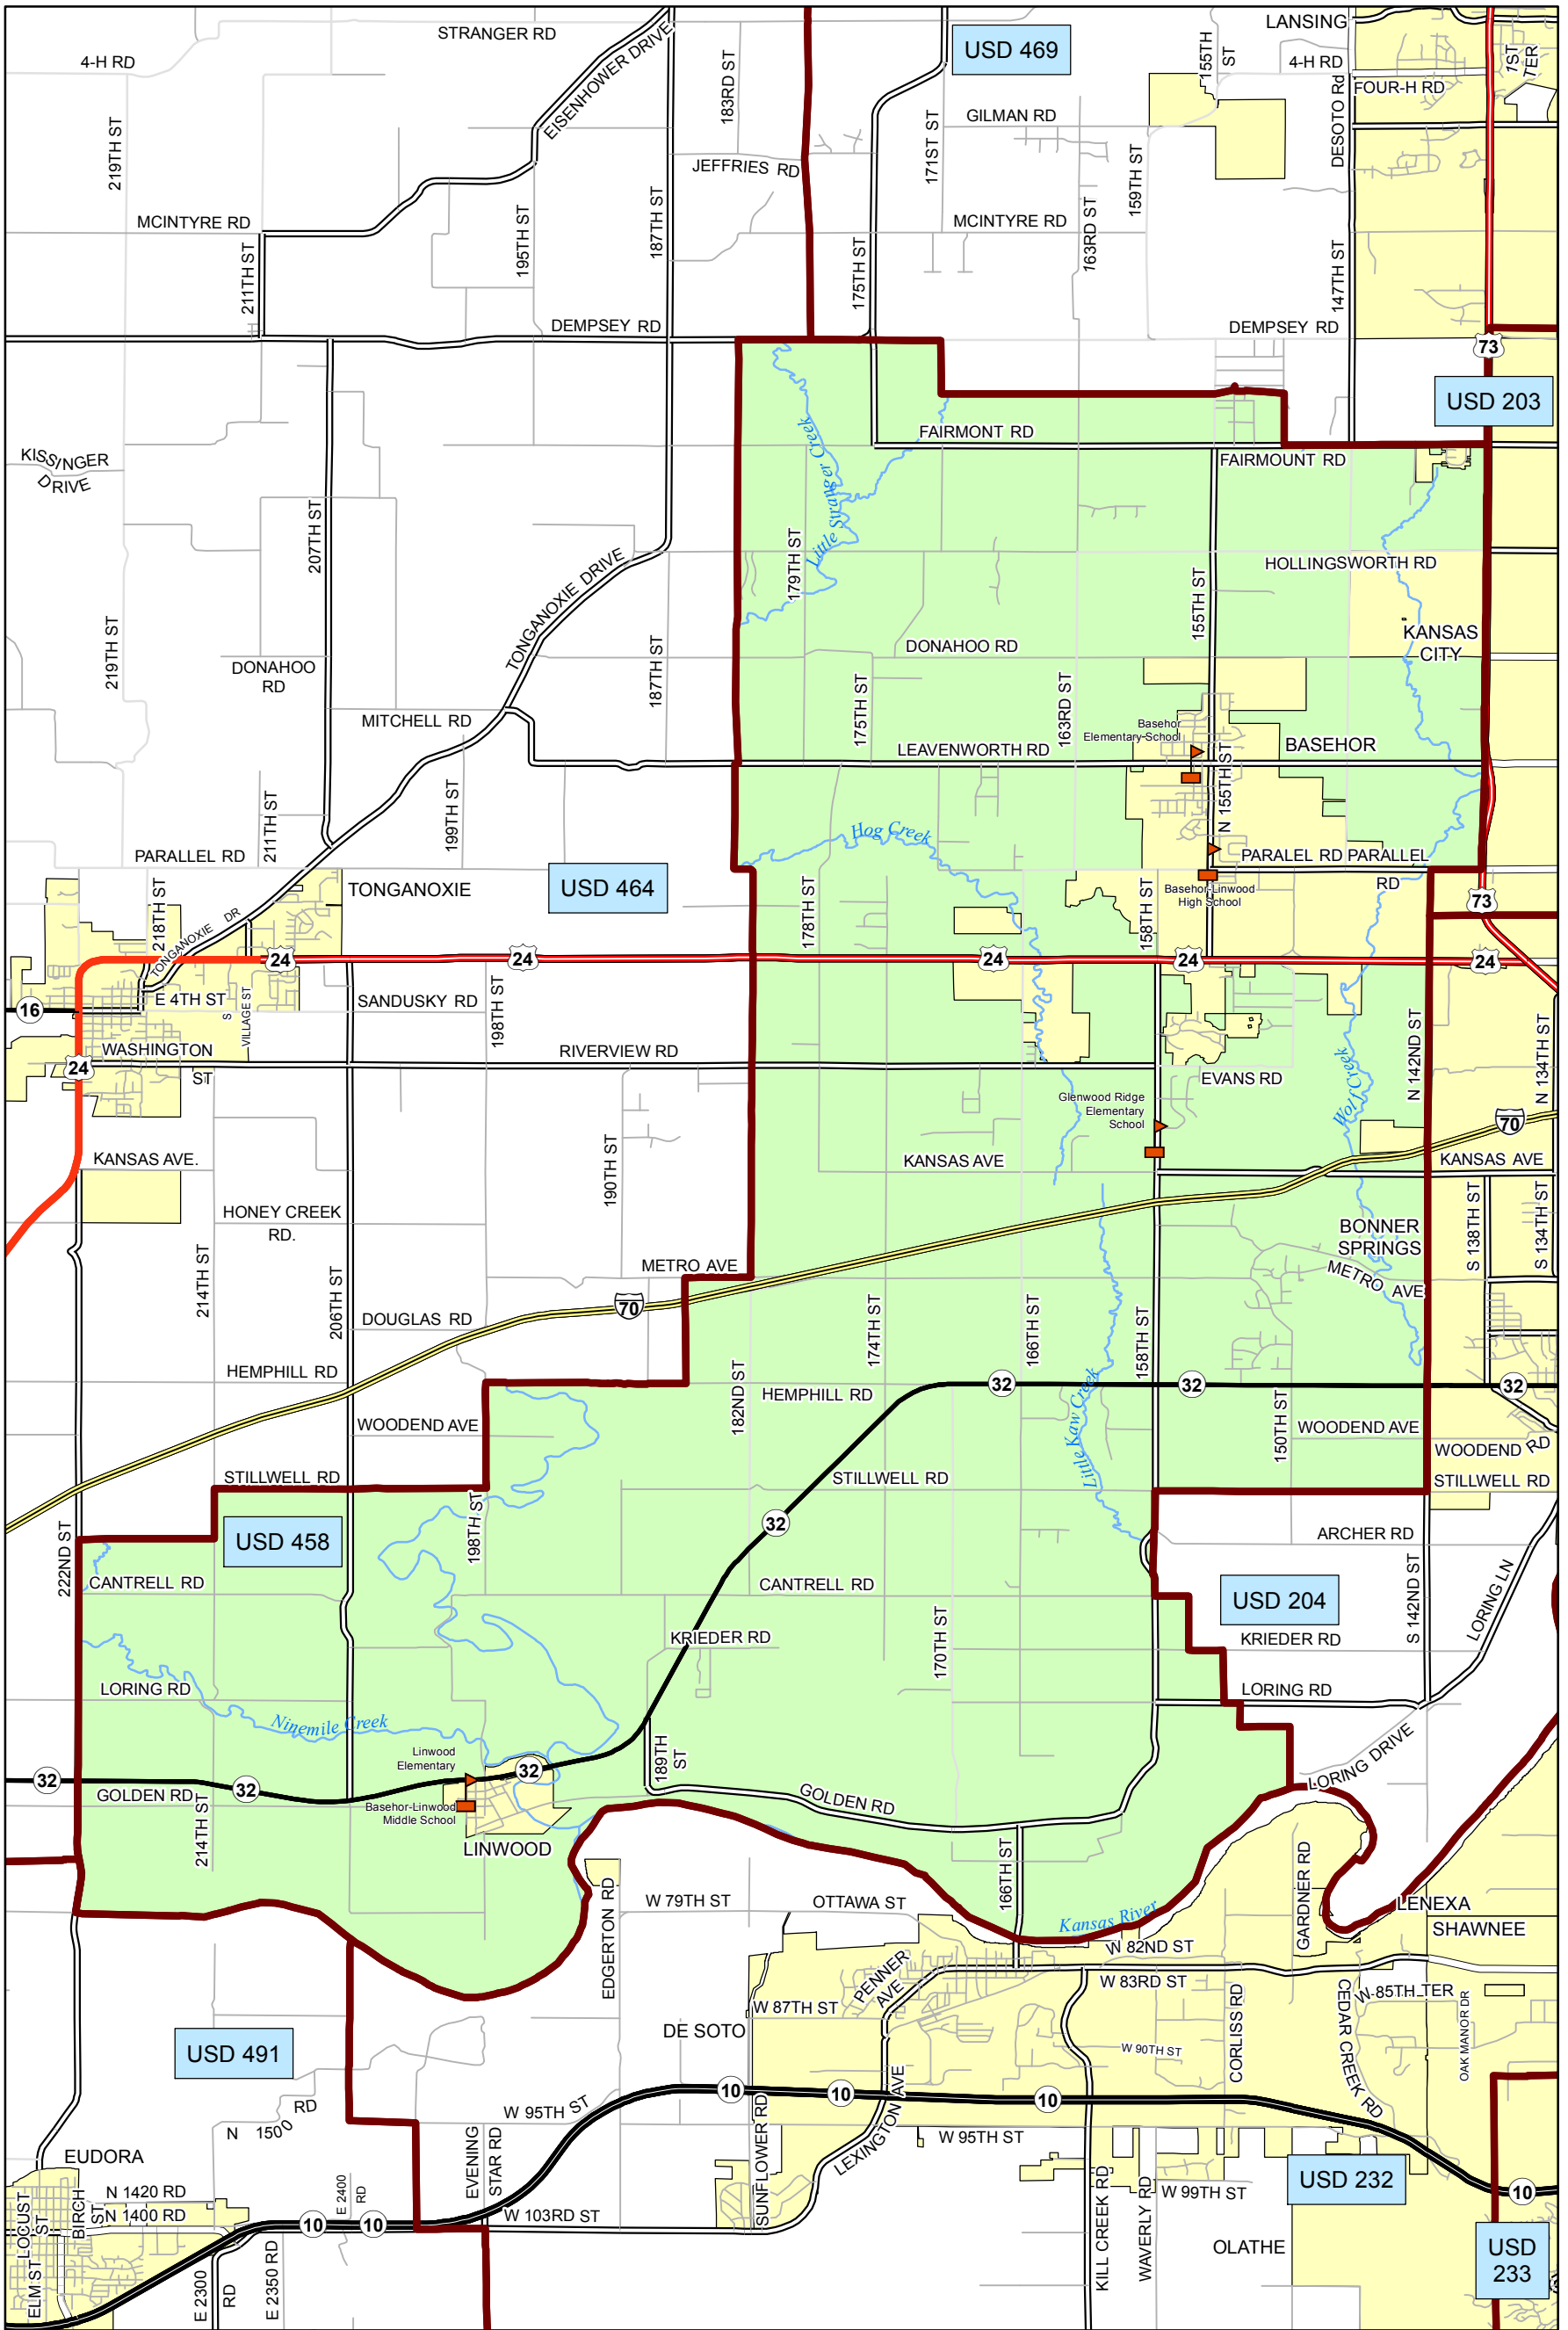

# USD 458 District Map

PREPARED BY THE  
**KANSAS DEPARTMENT OF TRANSPORTATION**  
**BUREAU OF TRANSPORTATION PLANNING**

MAP CREATED TUESDAY, JUNE 02, 2015

KDOT makes no warranties, guarantees, or representations for accuracy of this information and assumes no liability for errors or omissions.

-  Primary/Secondary School
-  Post Secondary School
-  District Boundaries