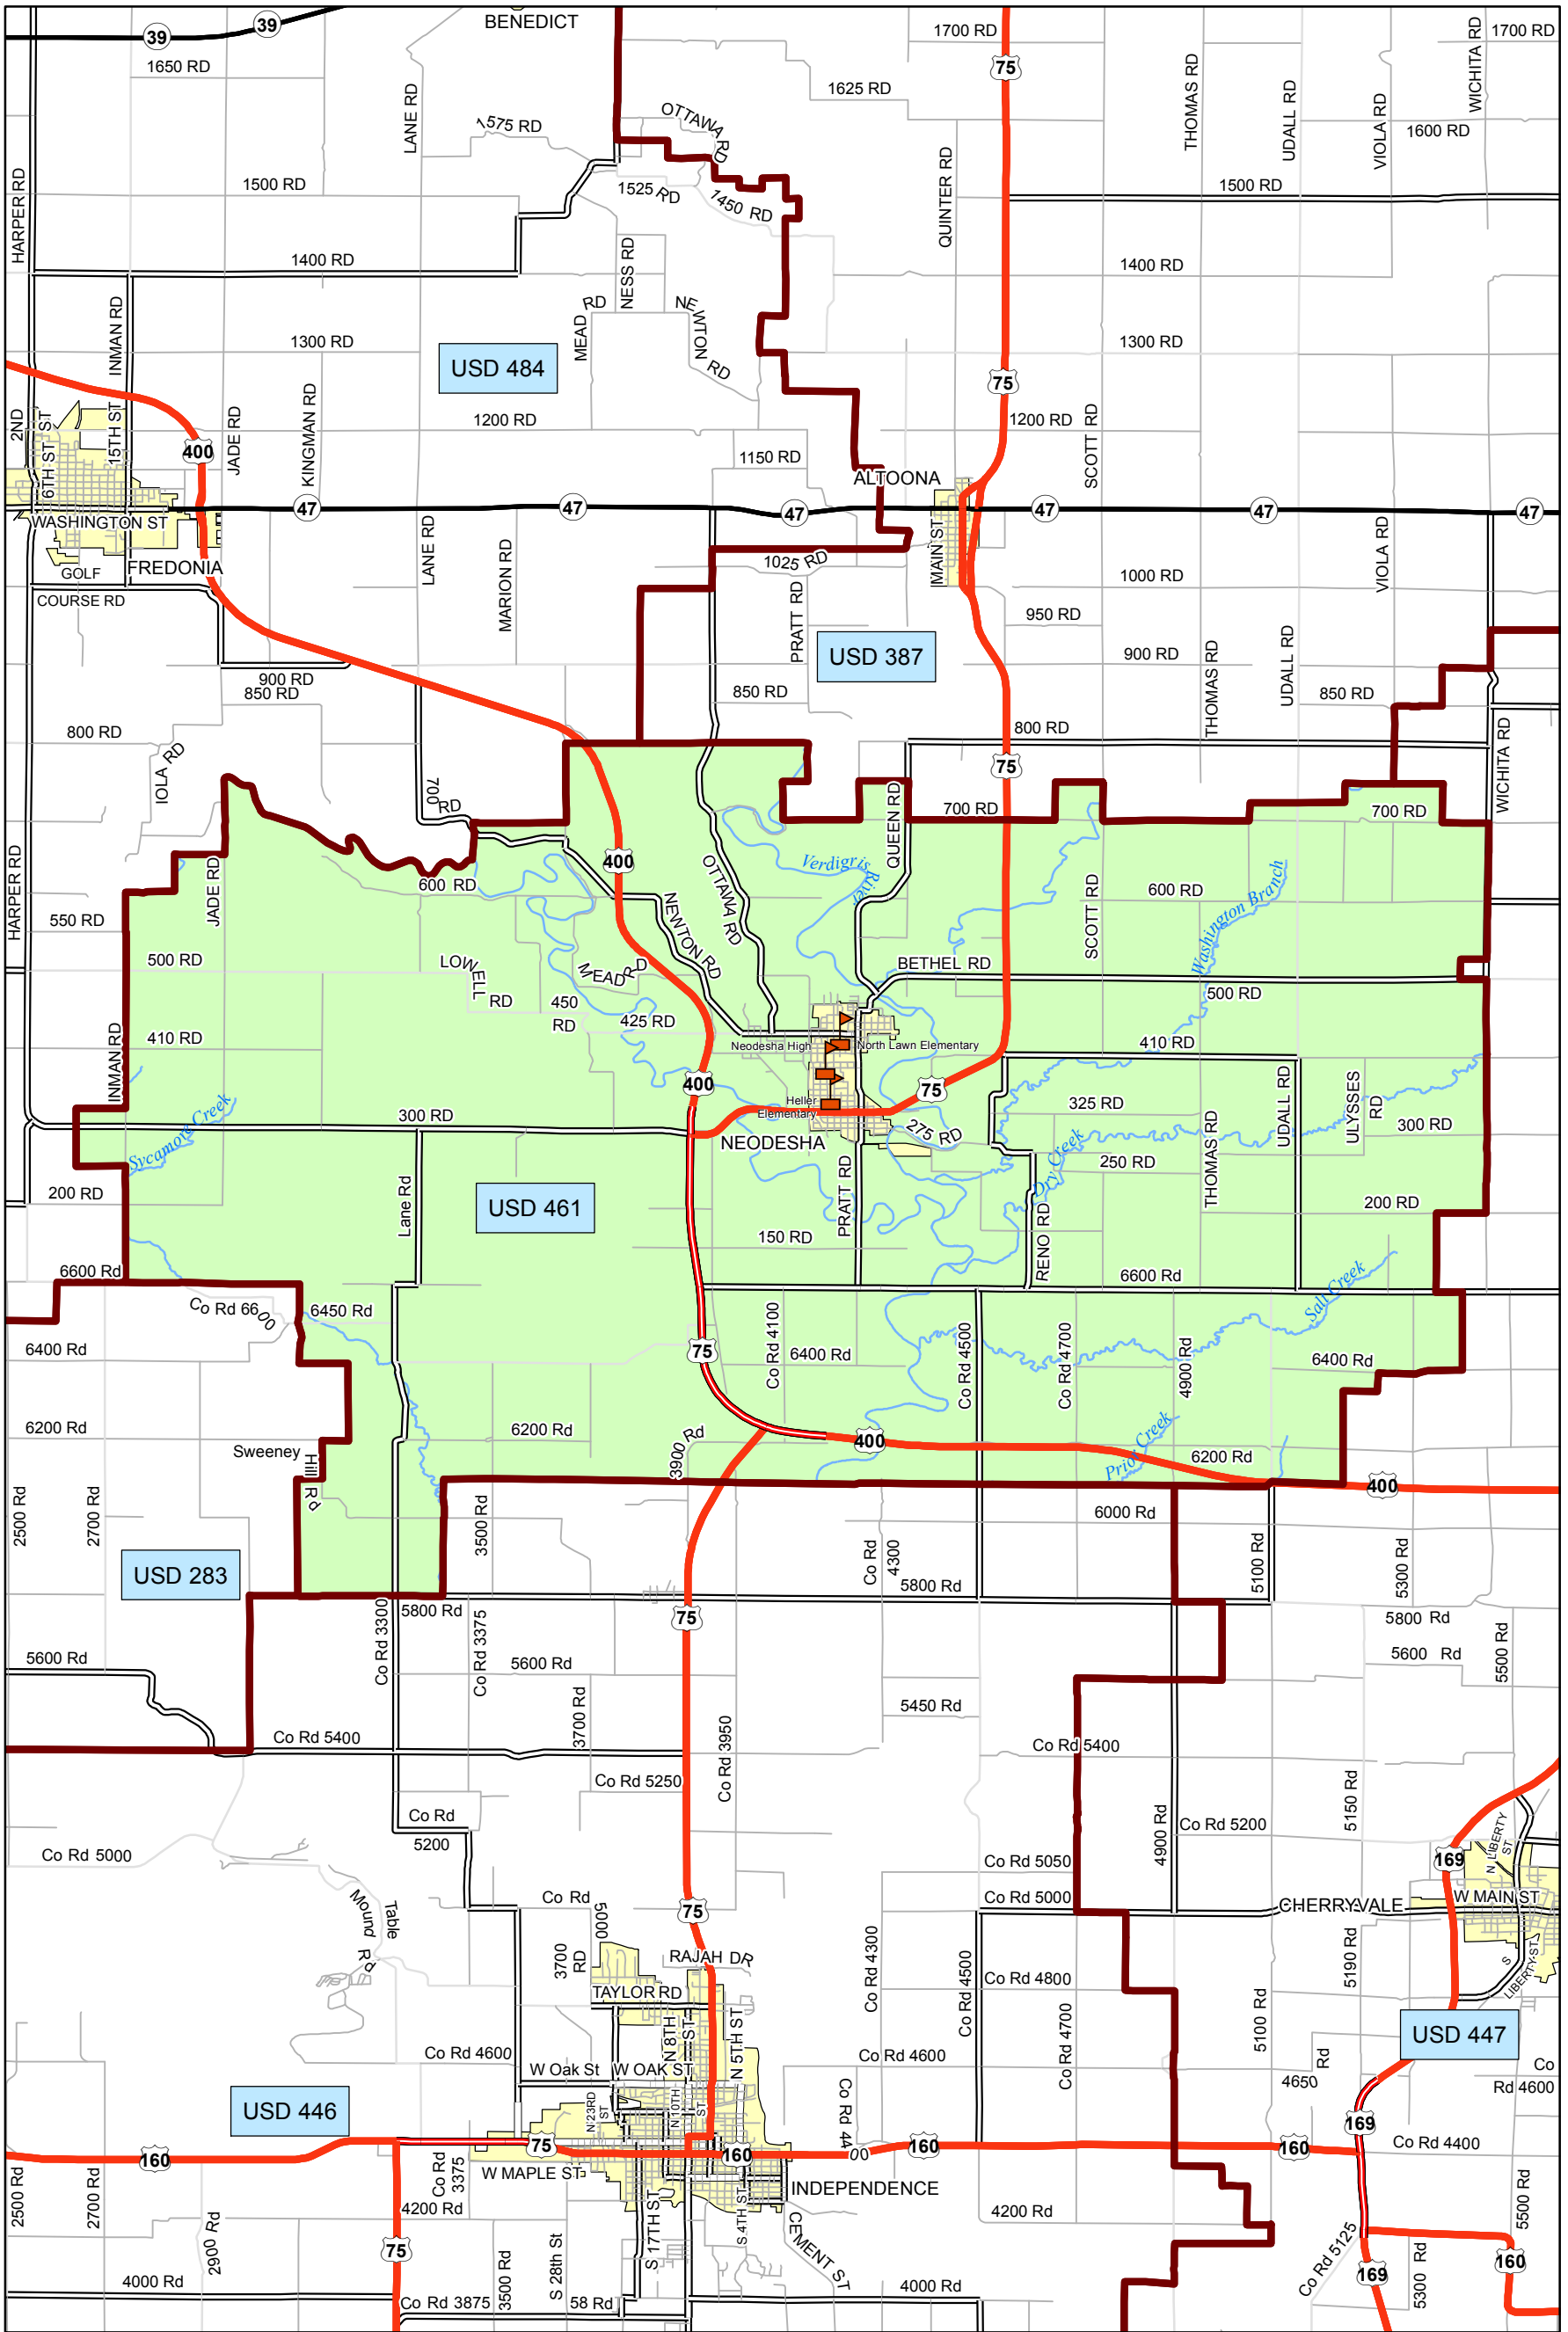

USD 461 District Map

PREPARED BY THE
KANSAS DEPARTMENT OF TRANSPORTATION
BUREAU OF TRANSPORTATION PLANNING

MAP CREATED TUESDAY, JUNE 02, 2015

KDOT makes no warranties, guarantees, or representations for accuracy of this information and assumes no liability for errors or omissions.

-  Primary/Secondary School
-  Post Secondary School
-  District Boundaries