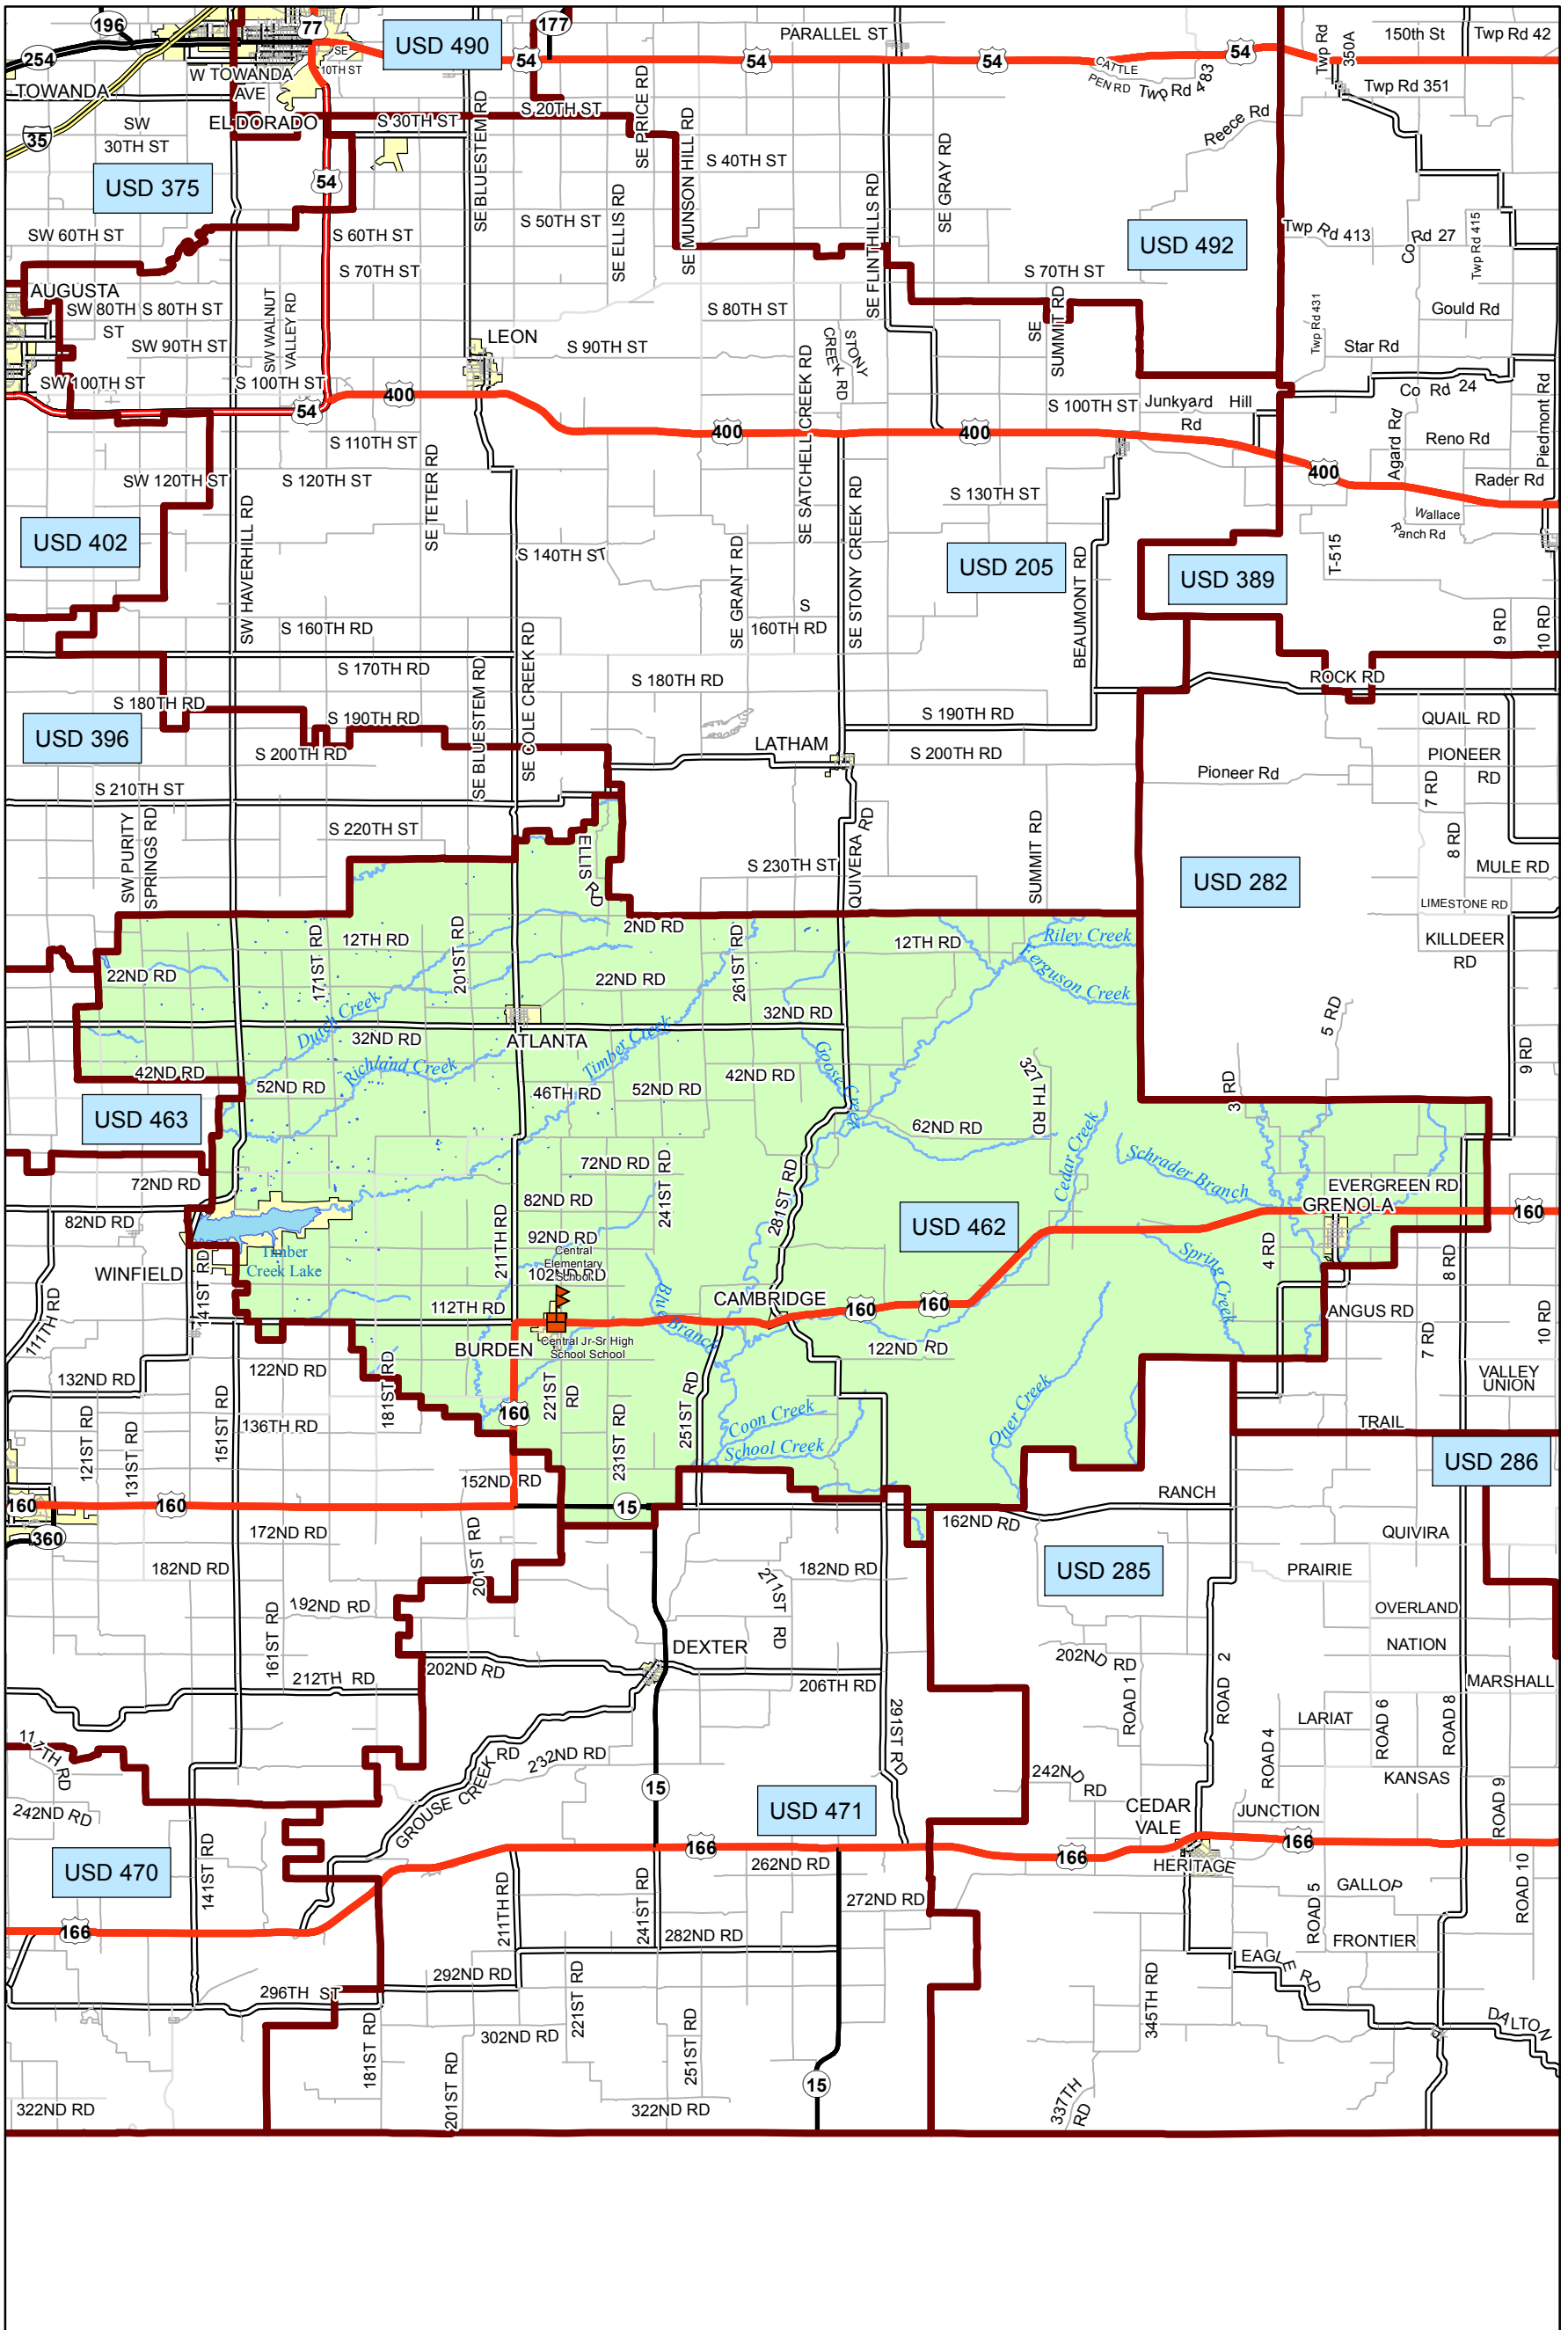

USD 462 District Map

PREPARED BY THE
KANSAS DEPARTMENT OF TRANSPORTATION
BUREAU OF TRANSPORTATION PLANNING

MAP CREATED TUESDAY, JUNE 02, 2015

KDOT makes no warranties, guarantees, or representations for accuracy of this information and assumes no liability for errors or omissions.

-  Primary/Secondary School
-  Post Secondary School
-  District Boundaries