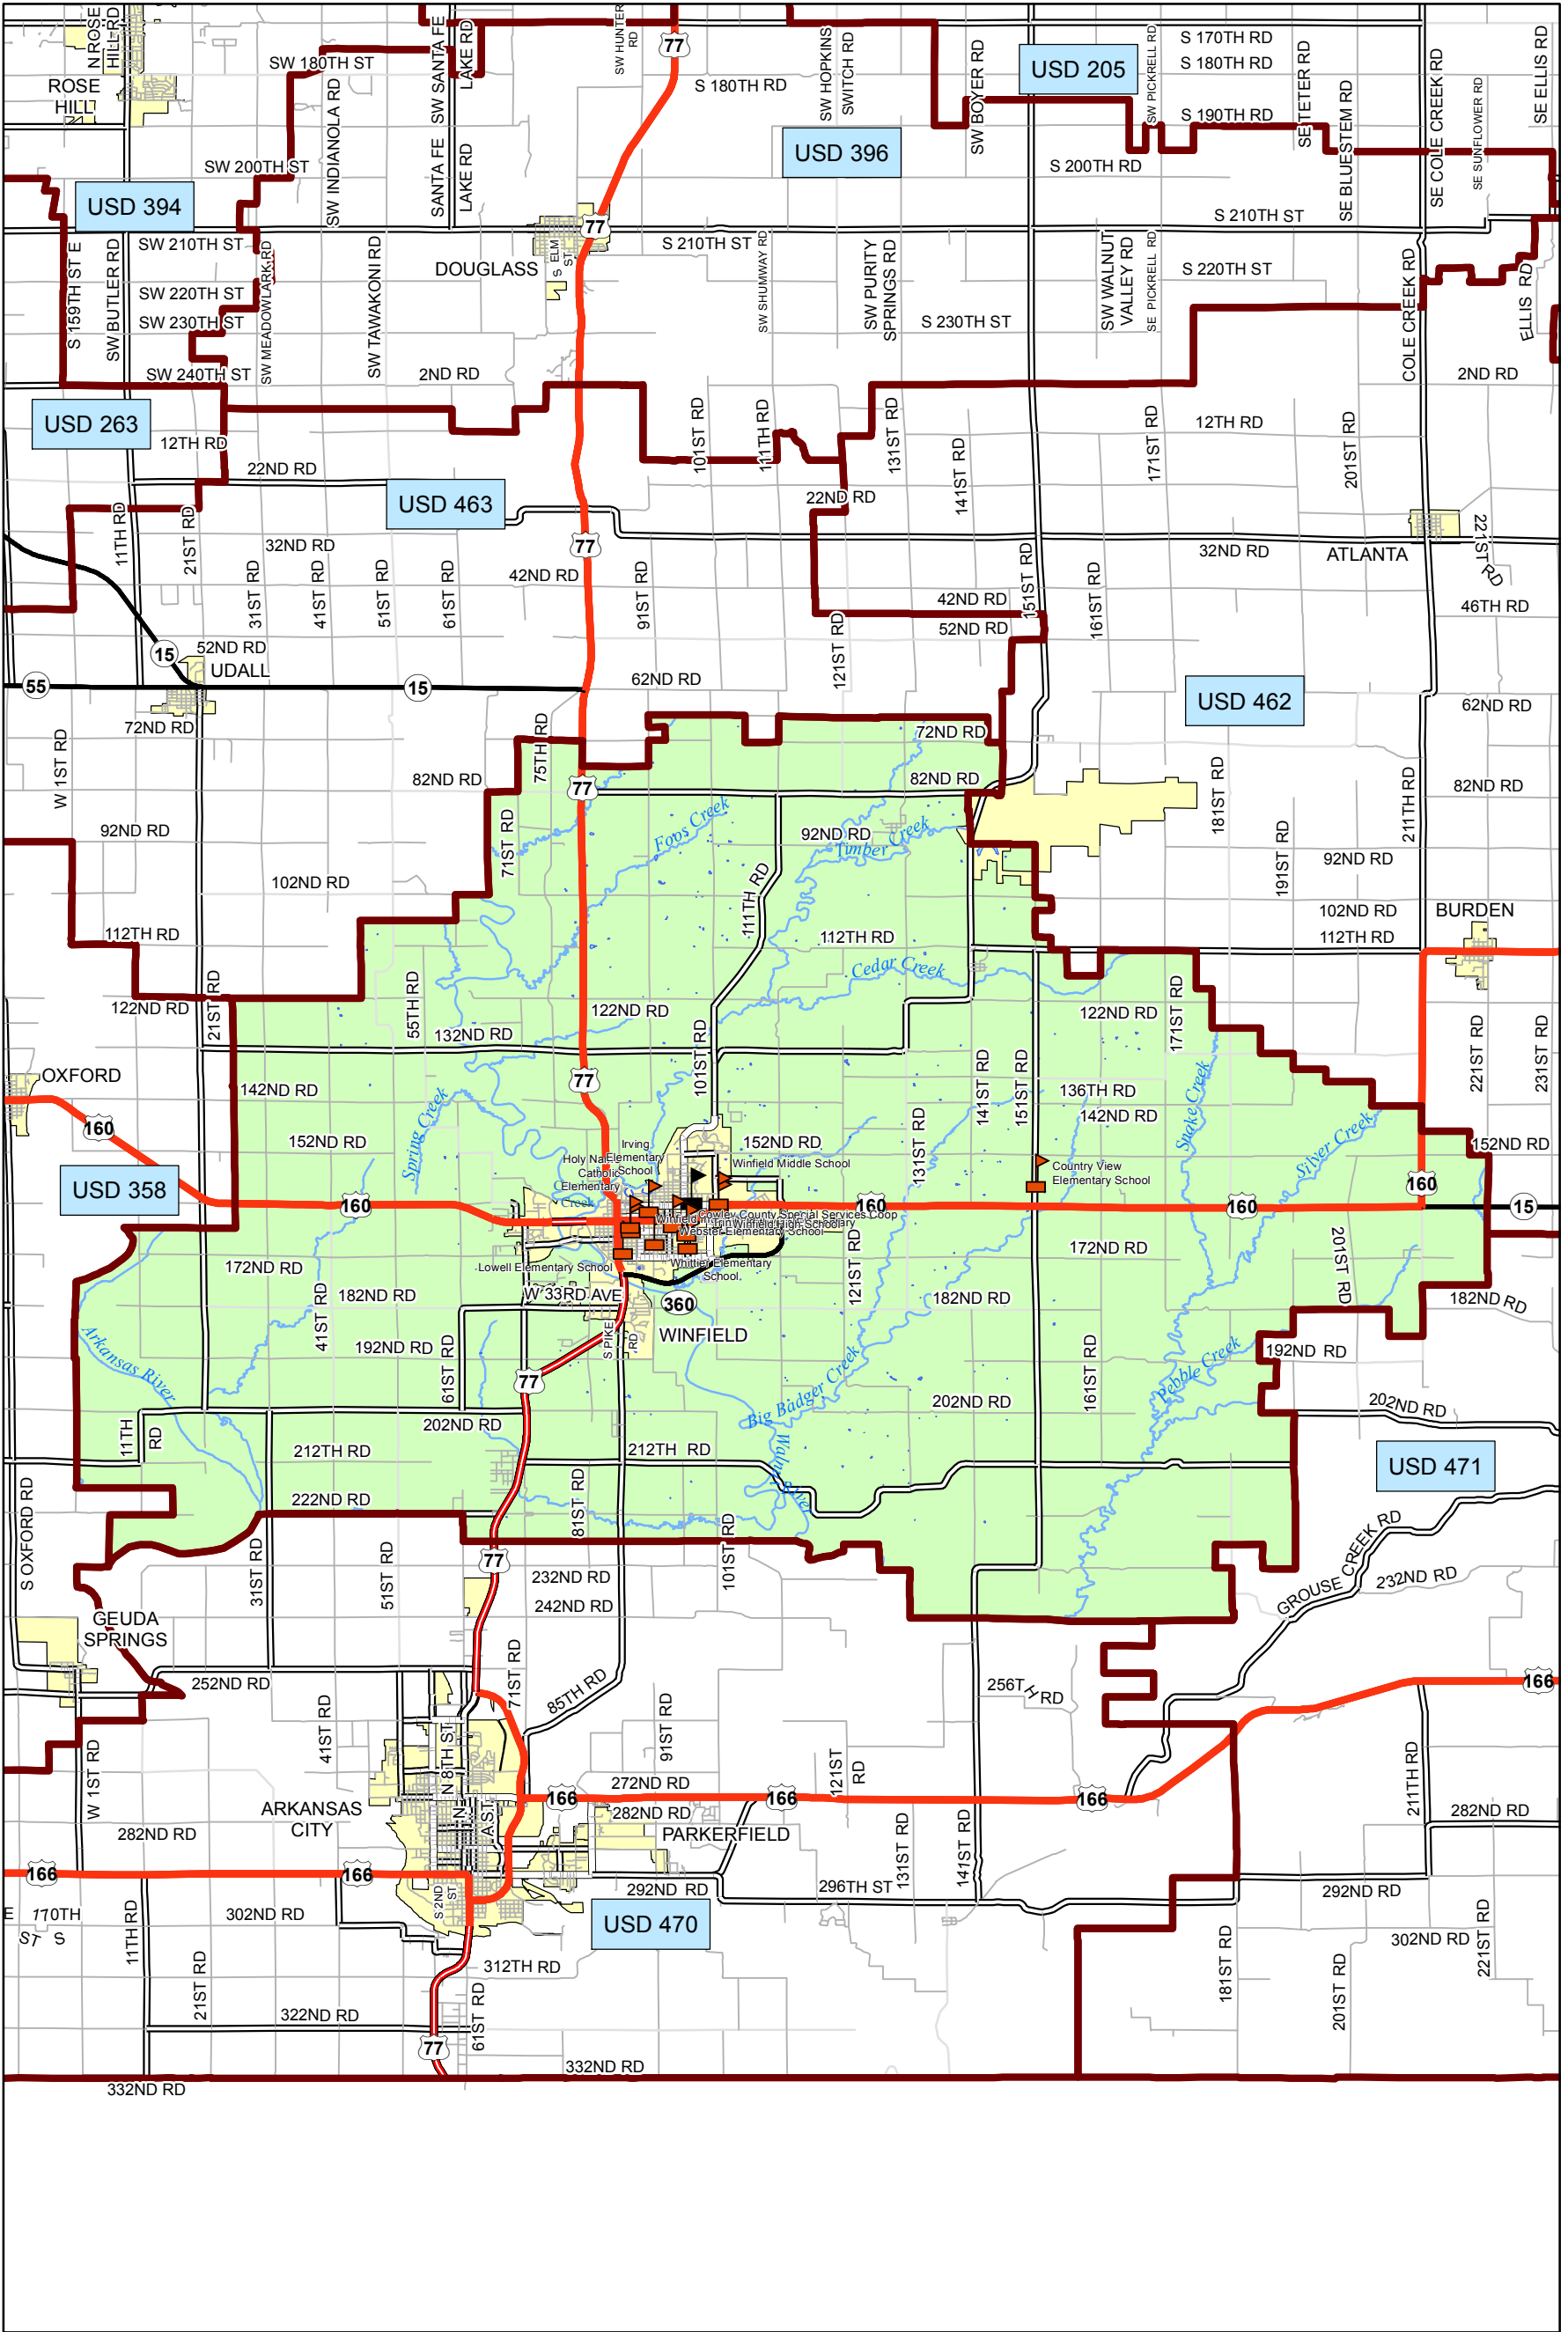

USD 465 District Map

PREPARED BY THE
KANSAS DEPARTMENT OF TRANSPORTATION
BUREAU OF TRANSPORTATION PLANNING

MAP CREATED TUESDAY, JUNE 02, 2015

KDOT makes no warranties, guarantees, or representations for accuracy of this information and assumes no liability for errors or omissions.

-  Primary/Secondary School
-  Post Secondary School
-  District Boundaries