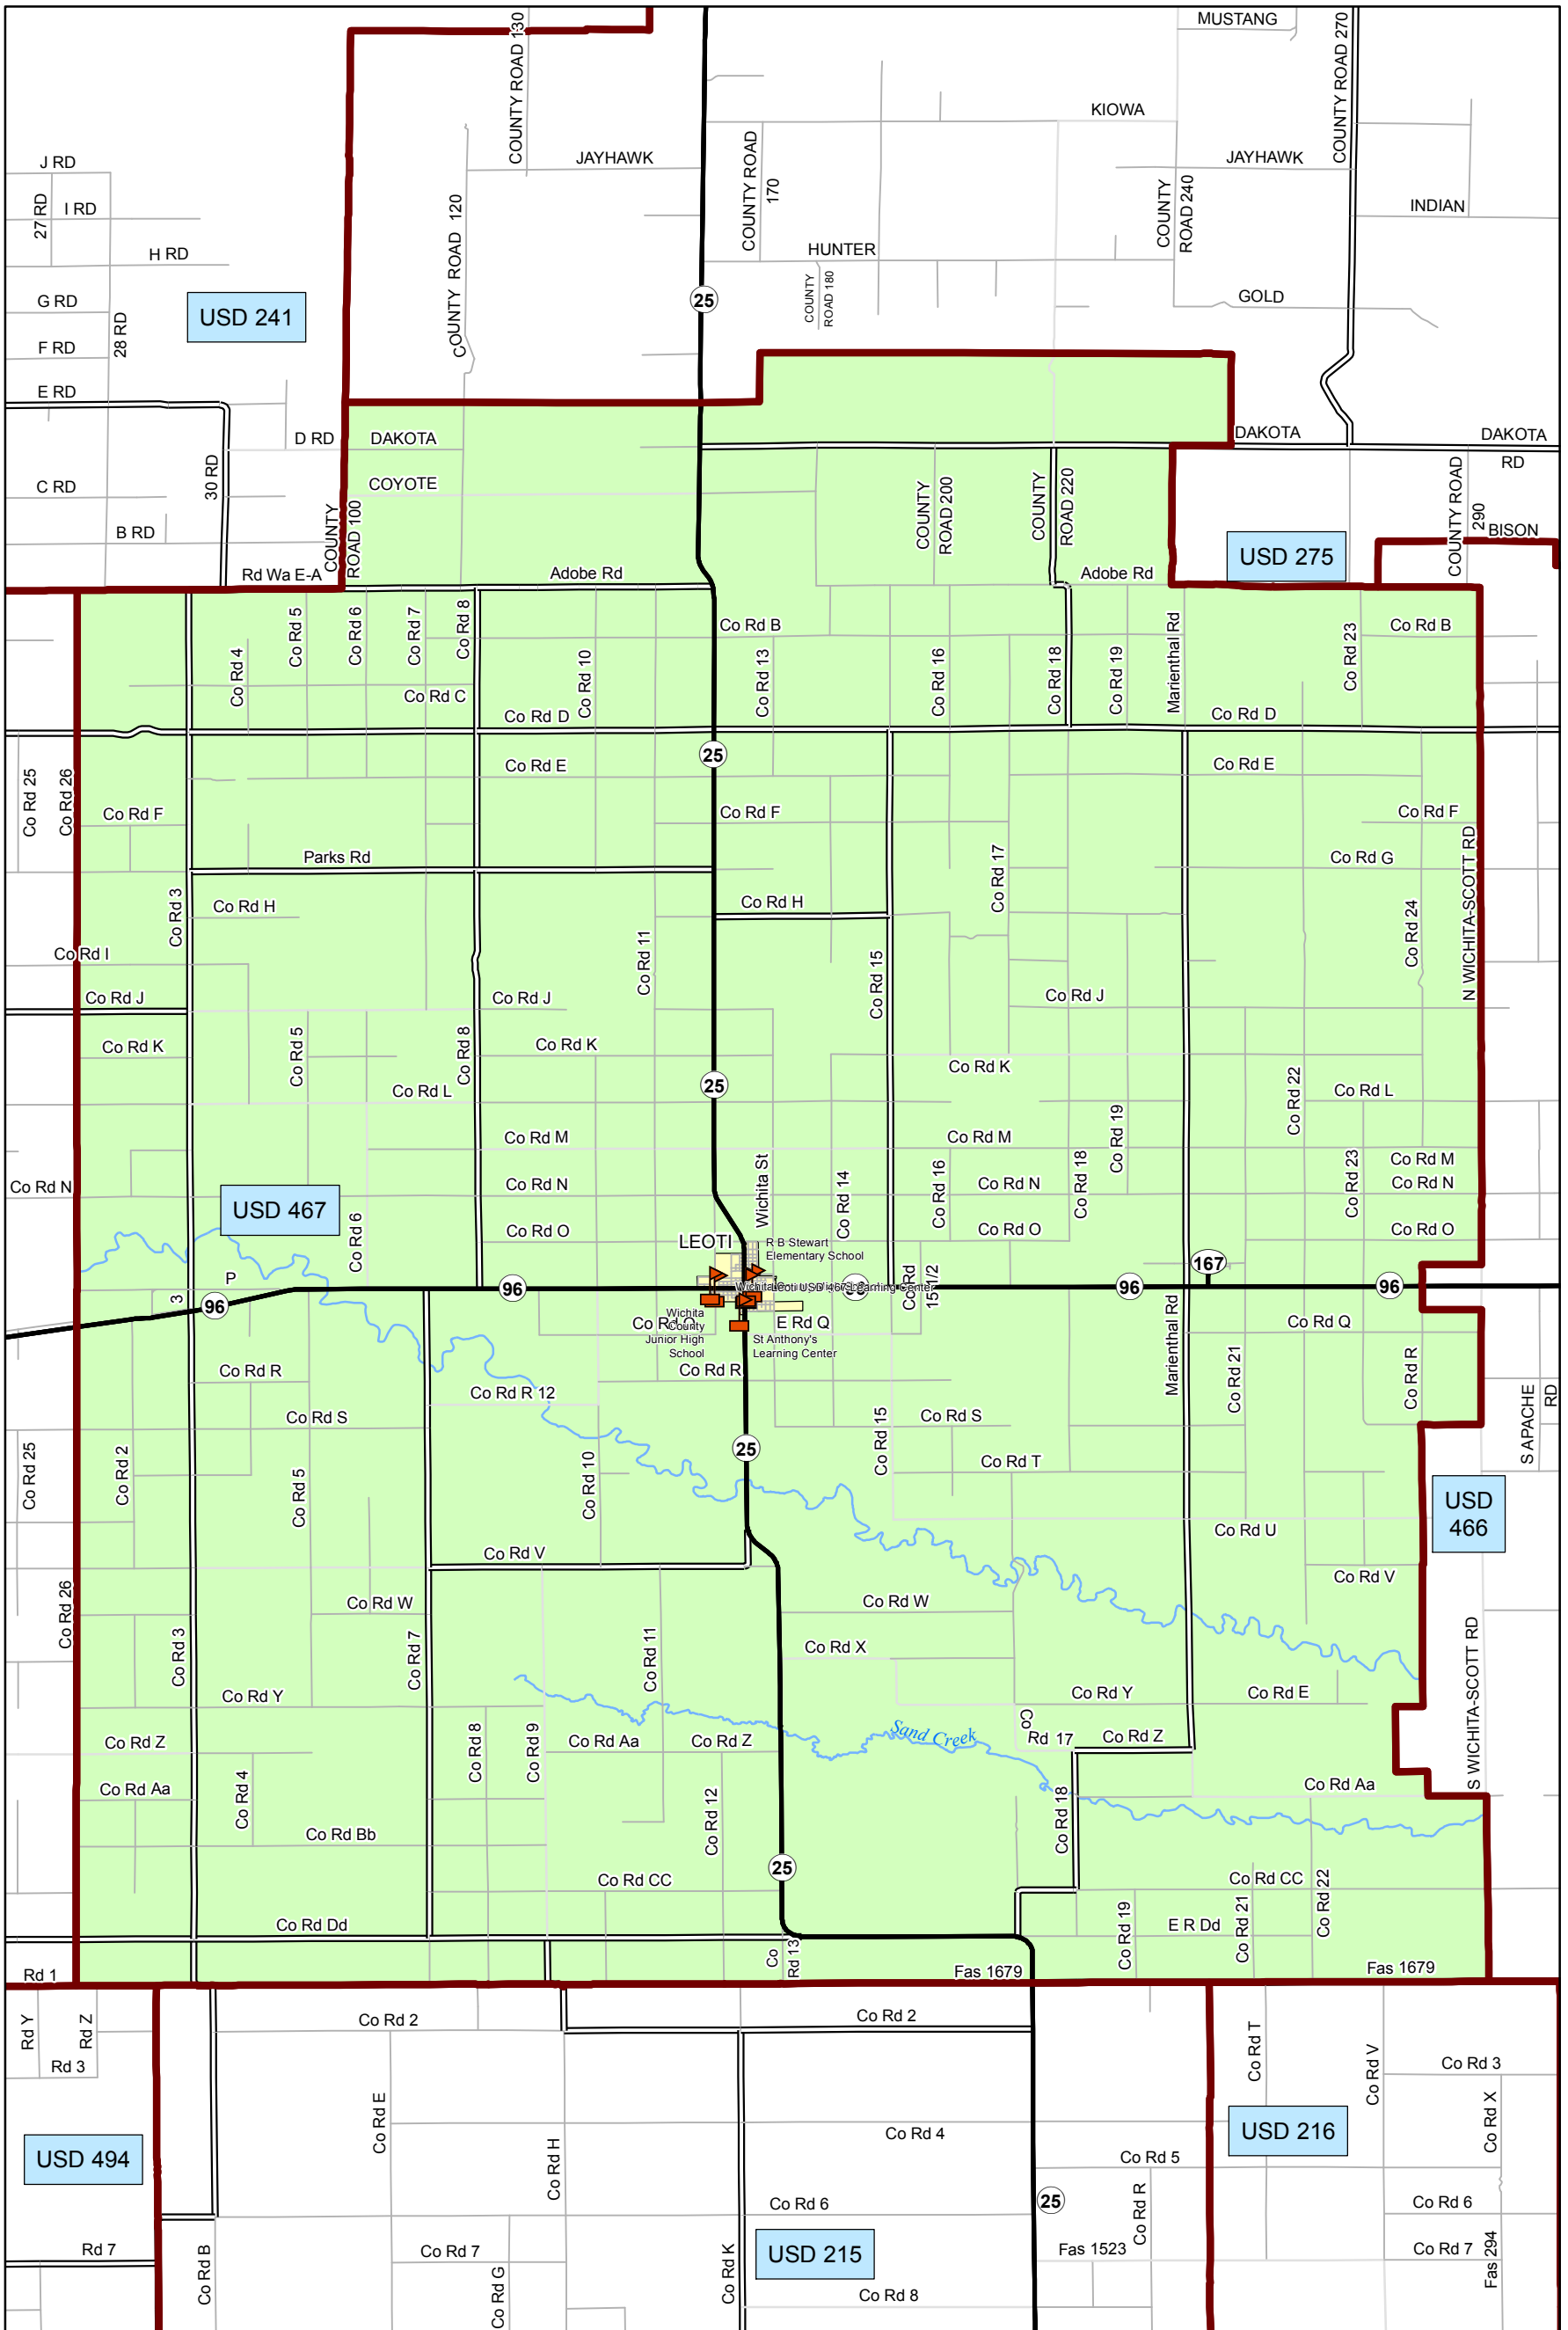

USD 467 District Map

PREPARED BY THE
KANSAS DEPARTMENT OF TRANSPORTATION
BUREAU OF TRANSPORTATION PLANNING

MAP CREATED TUESDAY, JUNE 02, 2015

KDOT makes no warranties, guarantees, or representations for accuracy of this information and assumes no liability for errors or omissions.

-  Primary/Secondary School
-  Post Secondary School
-  District Boundaries