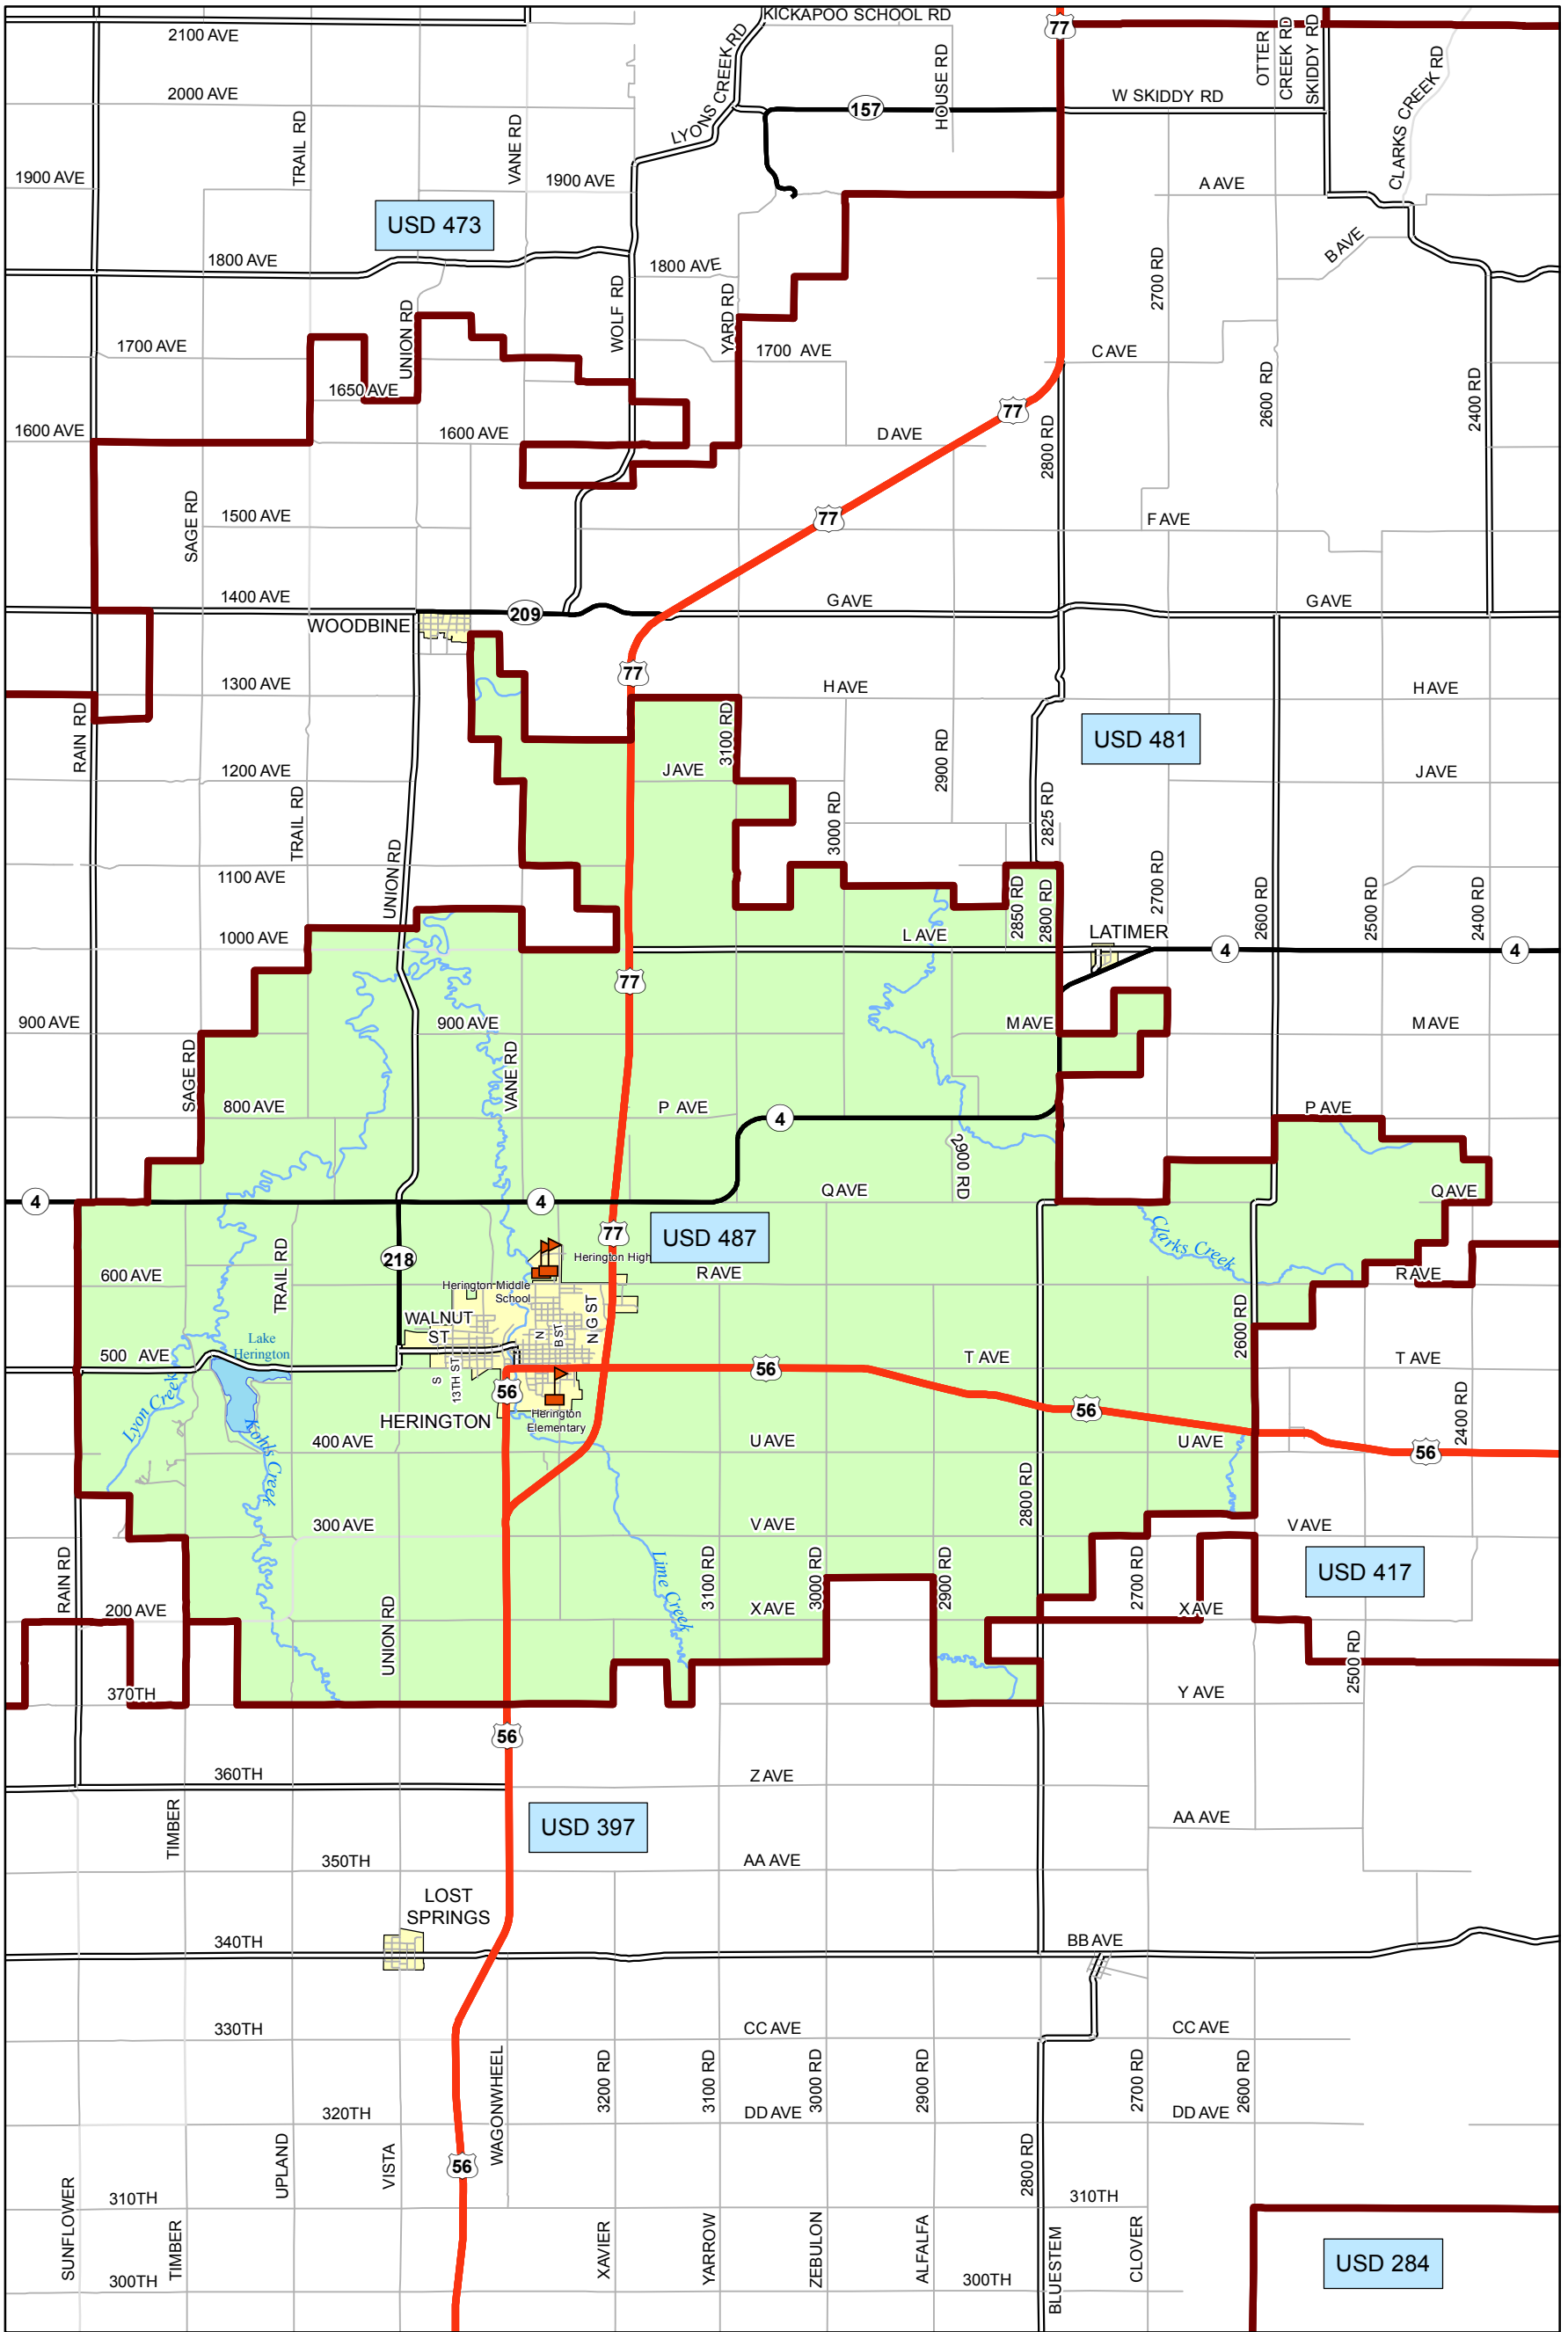

# USD 487 District Map

PREPARED BY THE  
**KANSAS DEPARTMENT OF TRANSPORTATION**  
**BUREAU OF TRANSPORTATION PLANNING**

MAP CREATED TUESDAY, JUNE 02, 2015

KDOT makes no warranties, guarantees, or representations for accuracy of this information and assumes no liability for errors or omissions.

-  Primary/Secondary School
-  Post Secondary School
-  District Boundaries