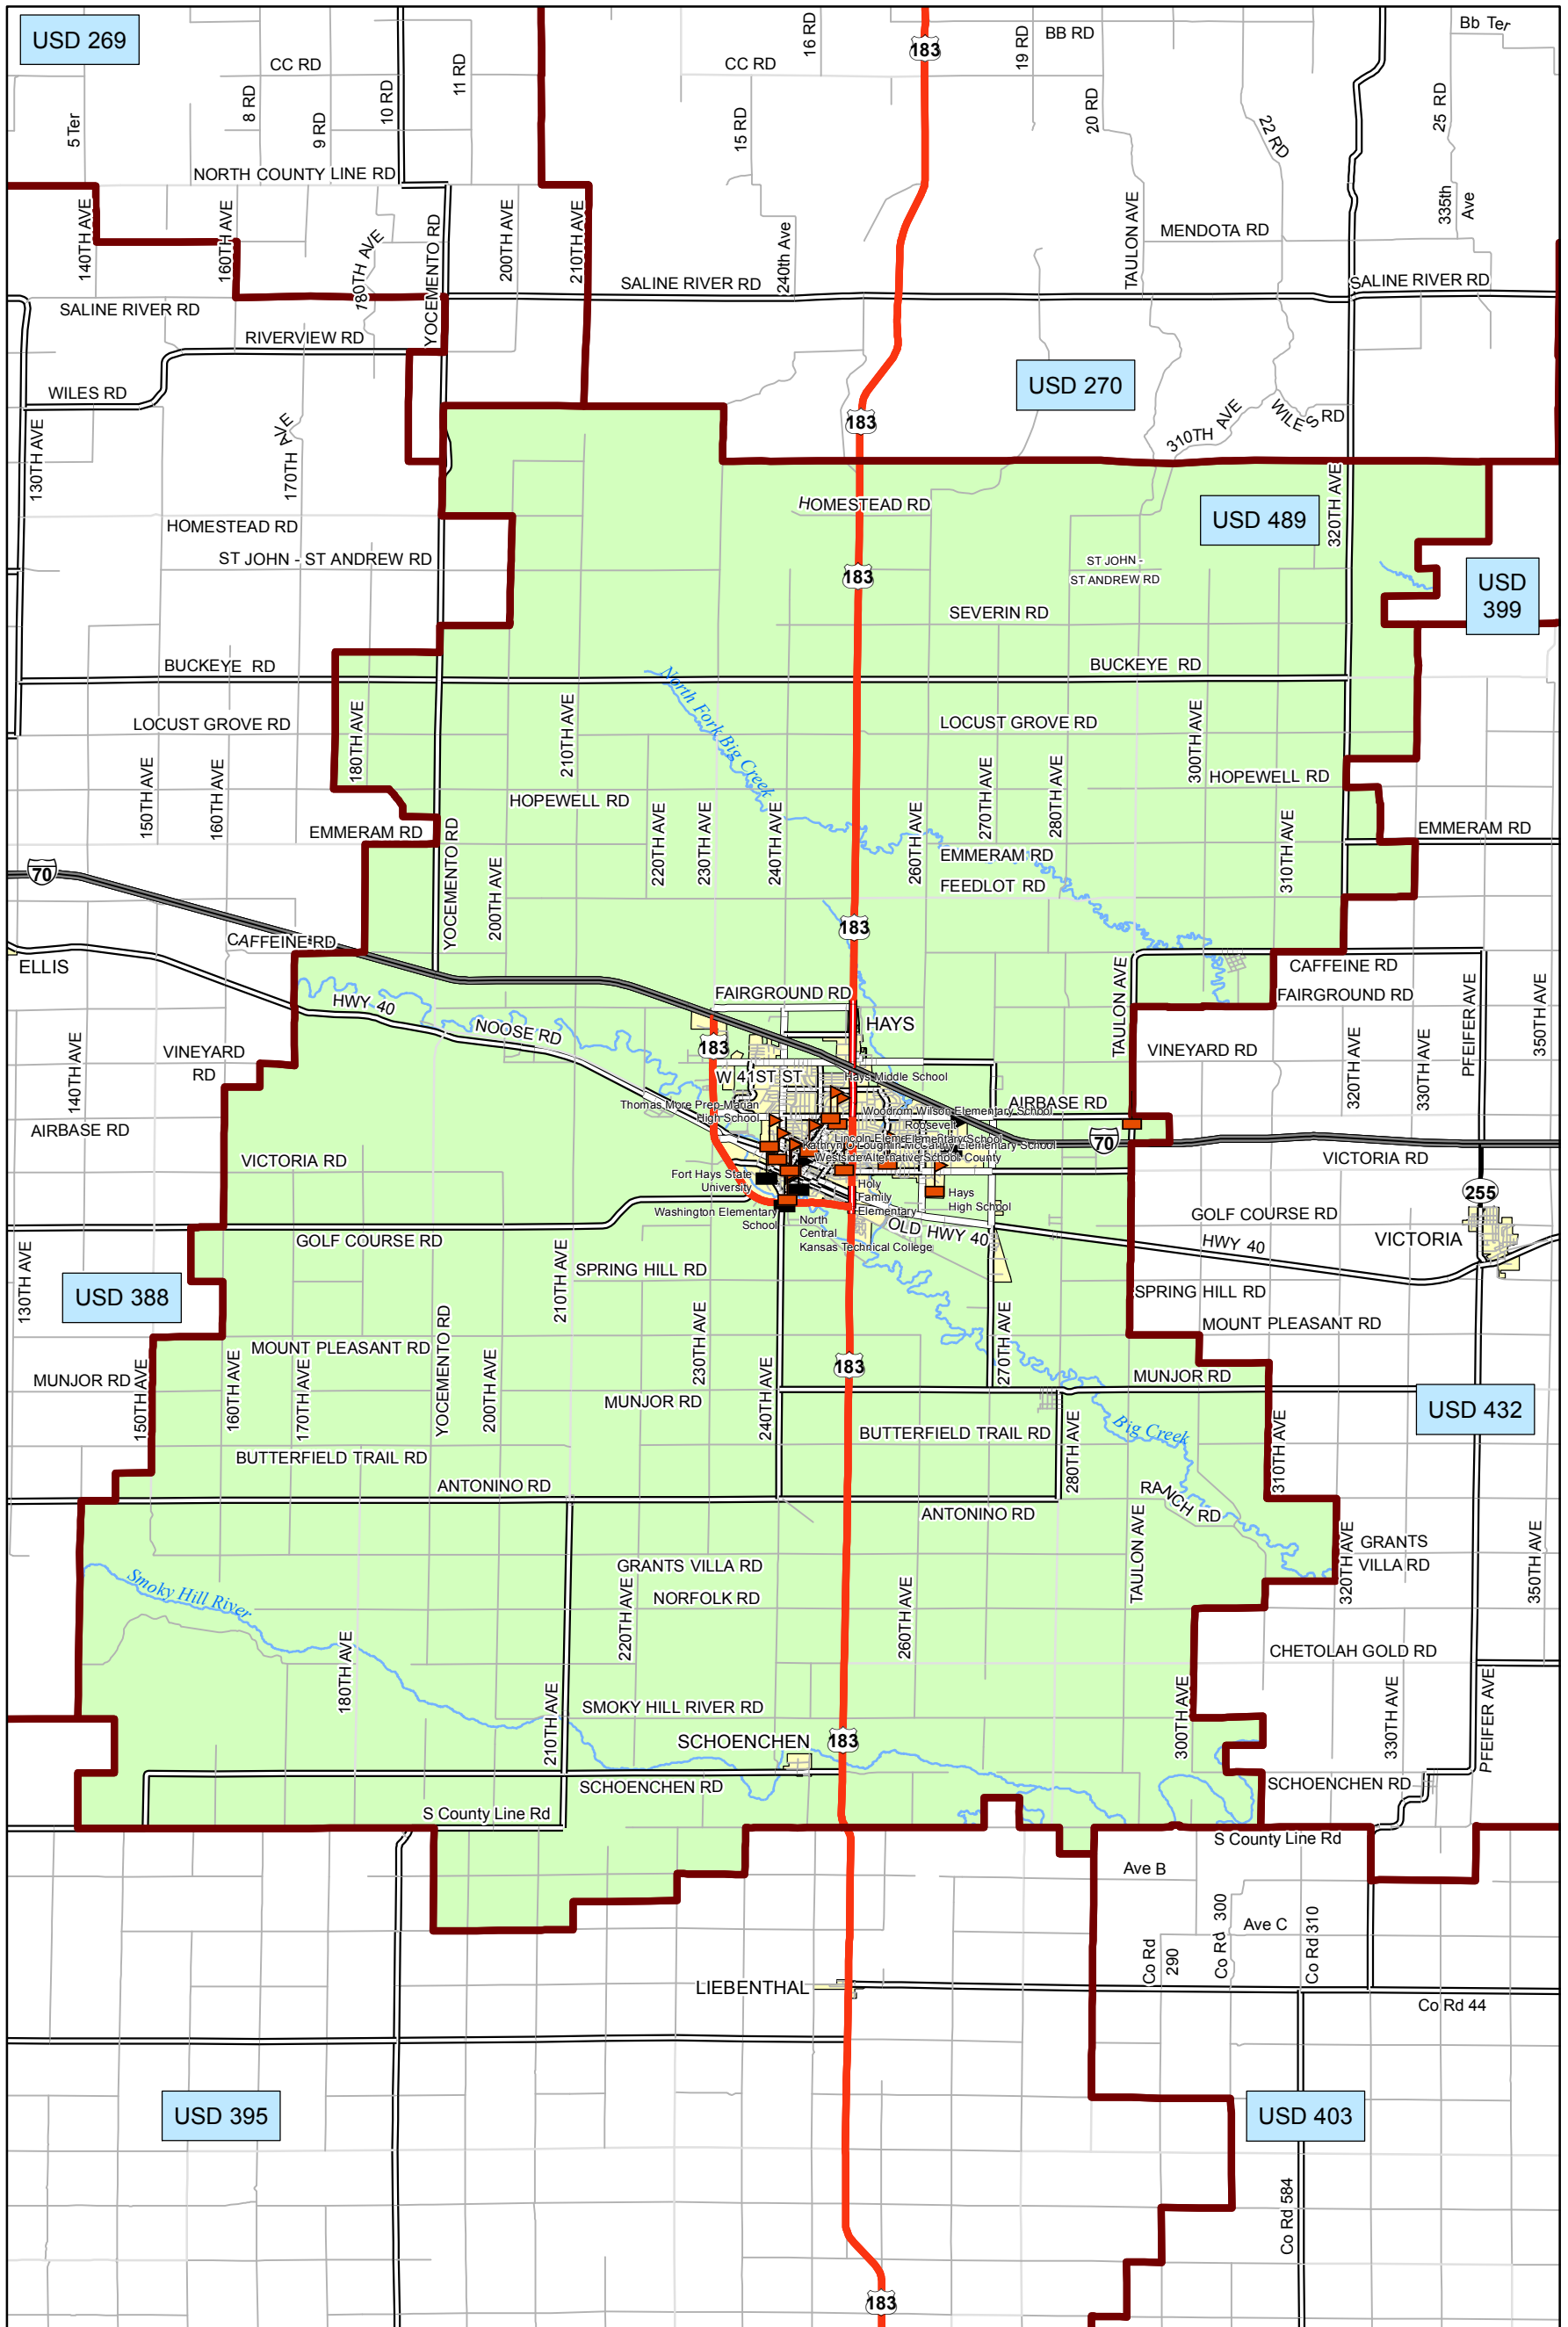

USD 489 District Map

PREPARED BY THE
KANSAS DEPARTMENT OF TRANSPORTATION
BUREAU OF TRANSPORTATION PLANNING

MAP CREATED TUESDAY, JUNE 02, 2015

KDOT makes no warranties, guarantees, or representations for accuracy of this information and assumes no liability for errors or omissions.

-  Primary/Secondary School
-  Post Secondary School
-  District Boundaries