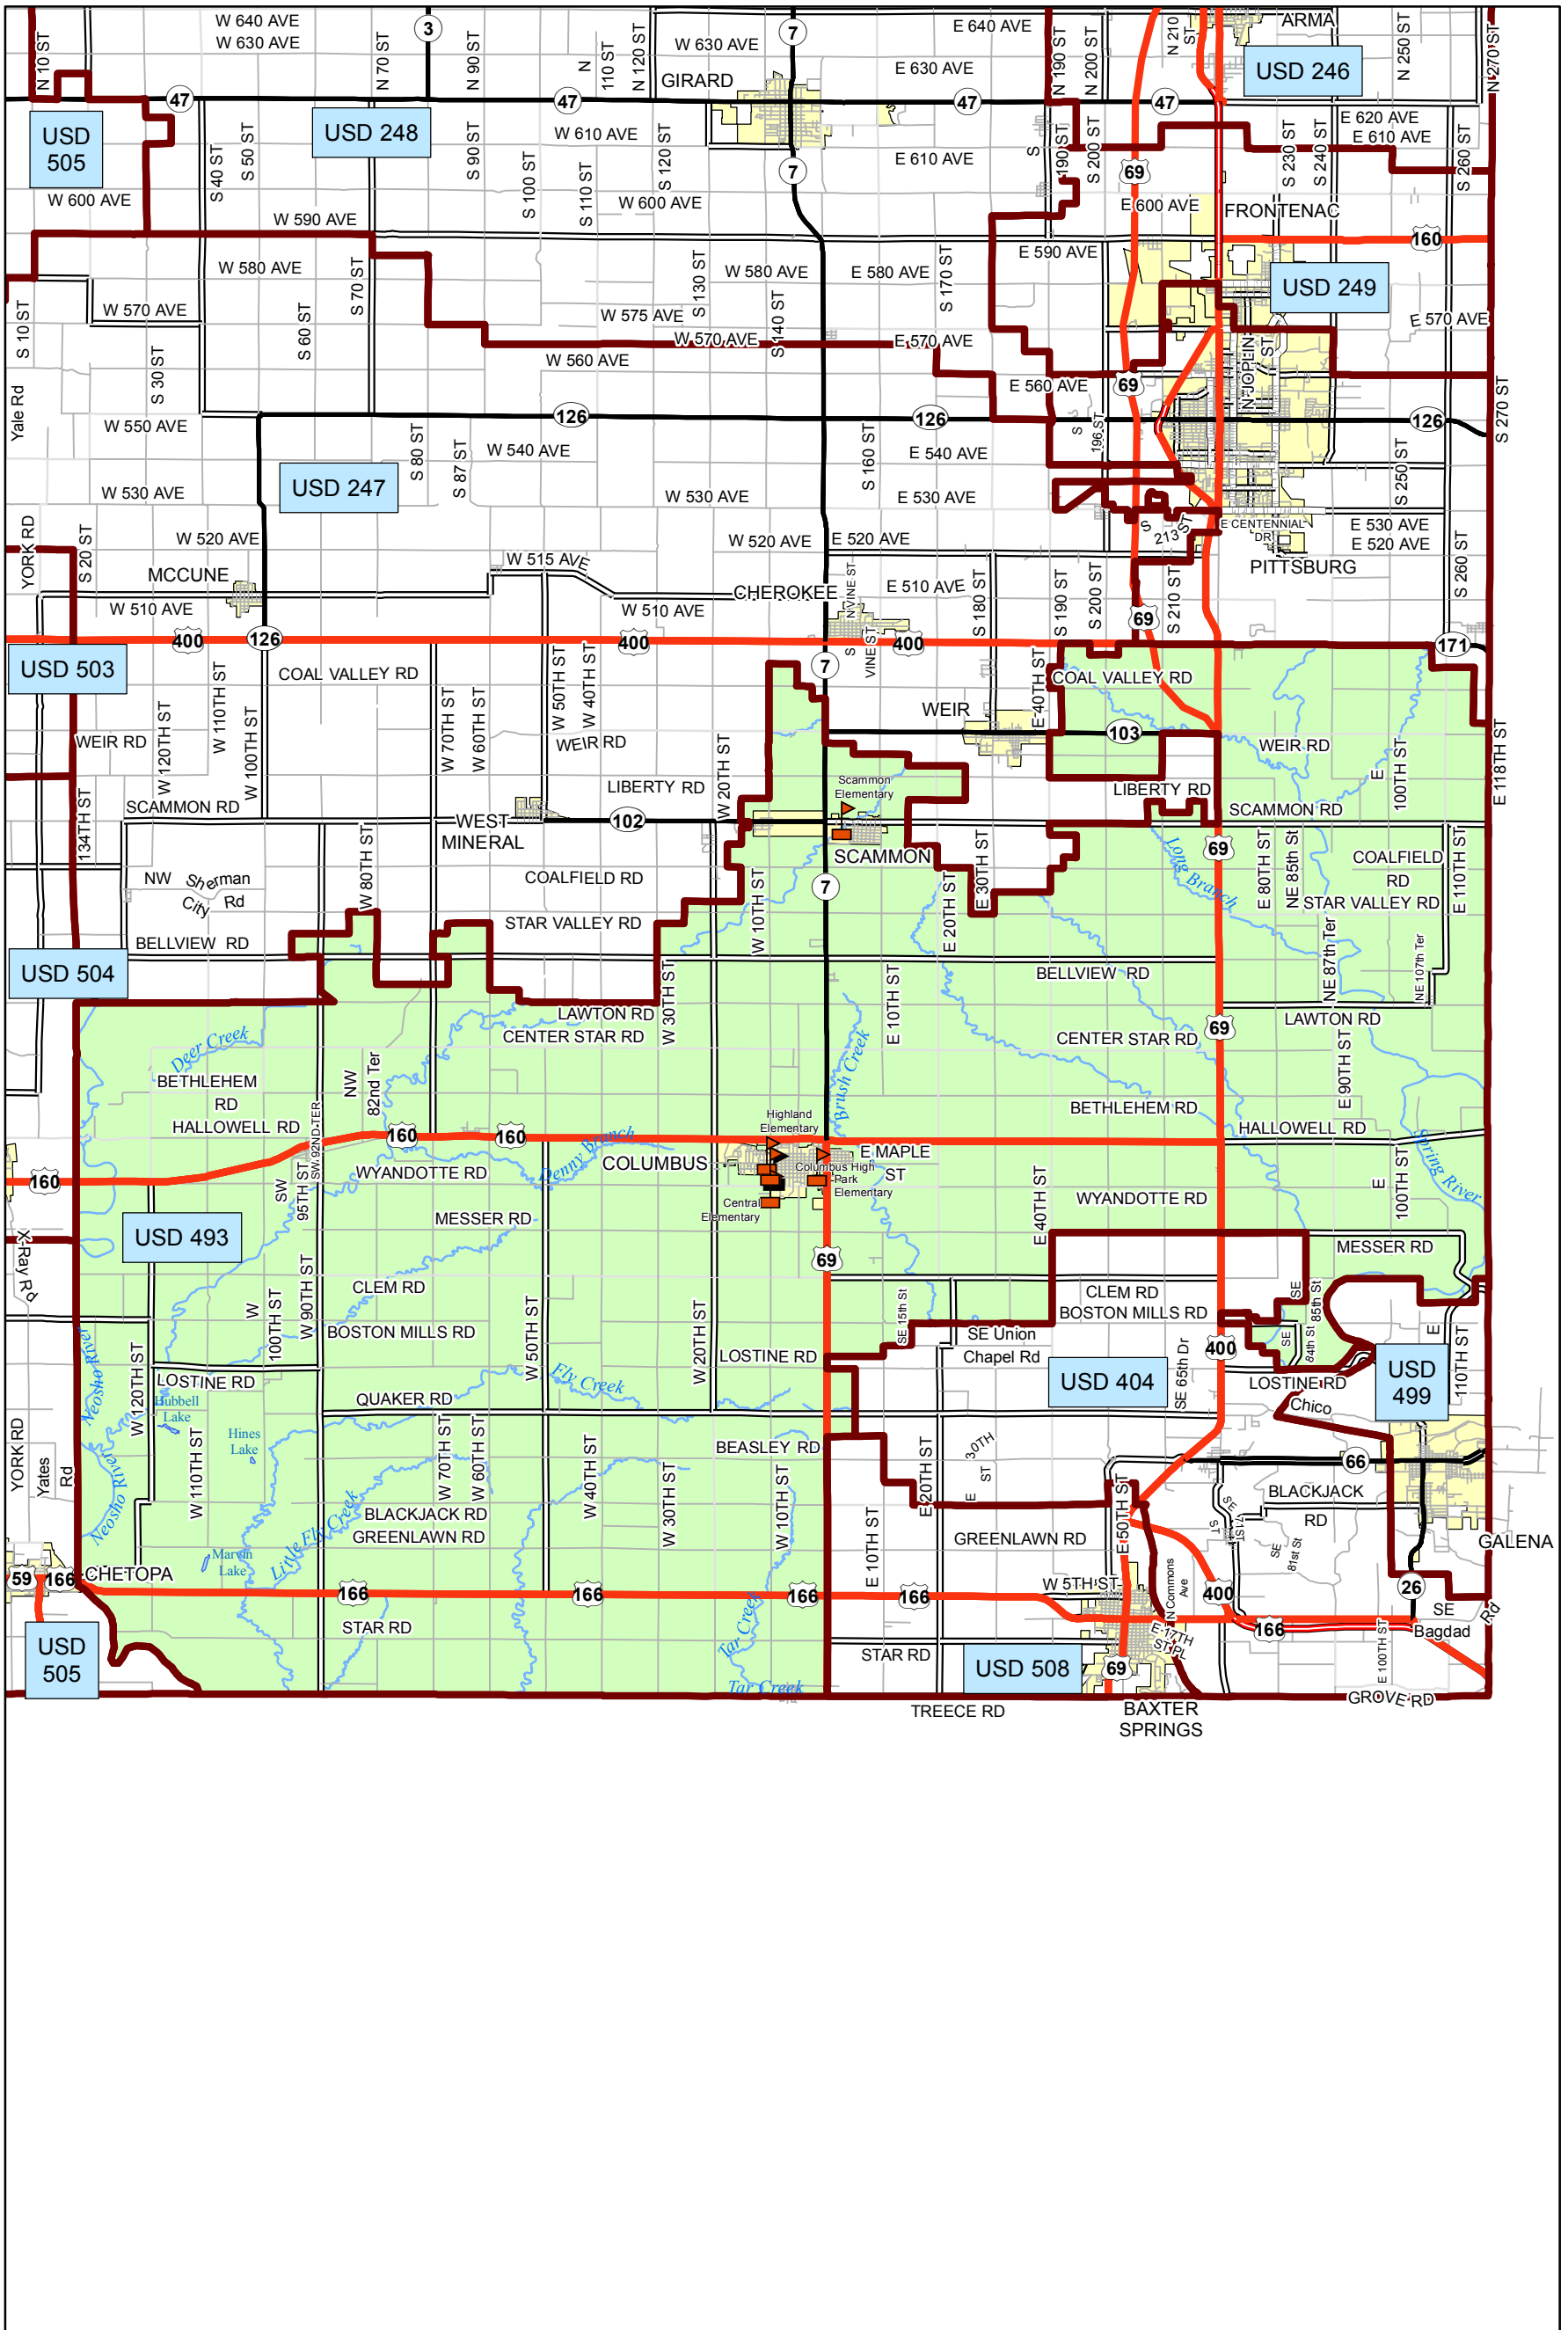

USD 493 District Map

PREPARED BY THE
KANSAS DEPARTMENT OF TRANSPORTATION
BUREAU OF TRANSPORTATION PLANNING

MAP CREATED TUESDAY, JUNE 02, 2015

KDOT makes no warranties, guarantees, or representations for accuracy of this information and assumes no liability for errors or omissions.

-  Primary/Secondary School
-  Post Secondary School
-  District Boundaries