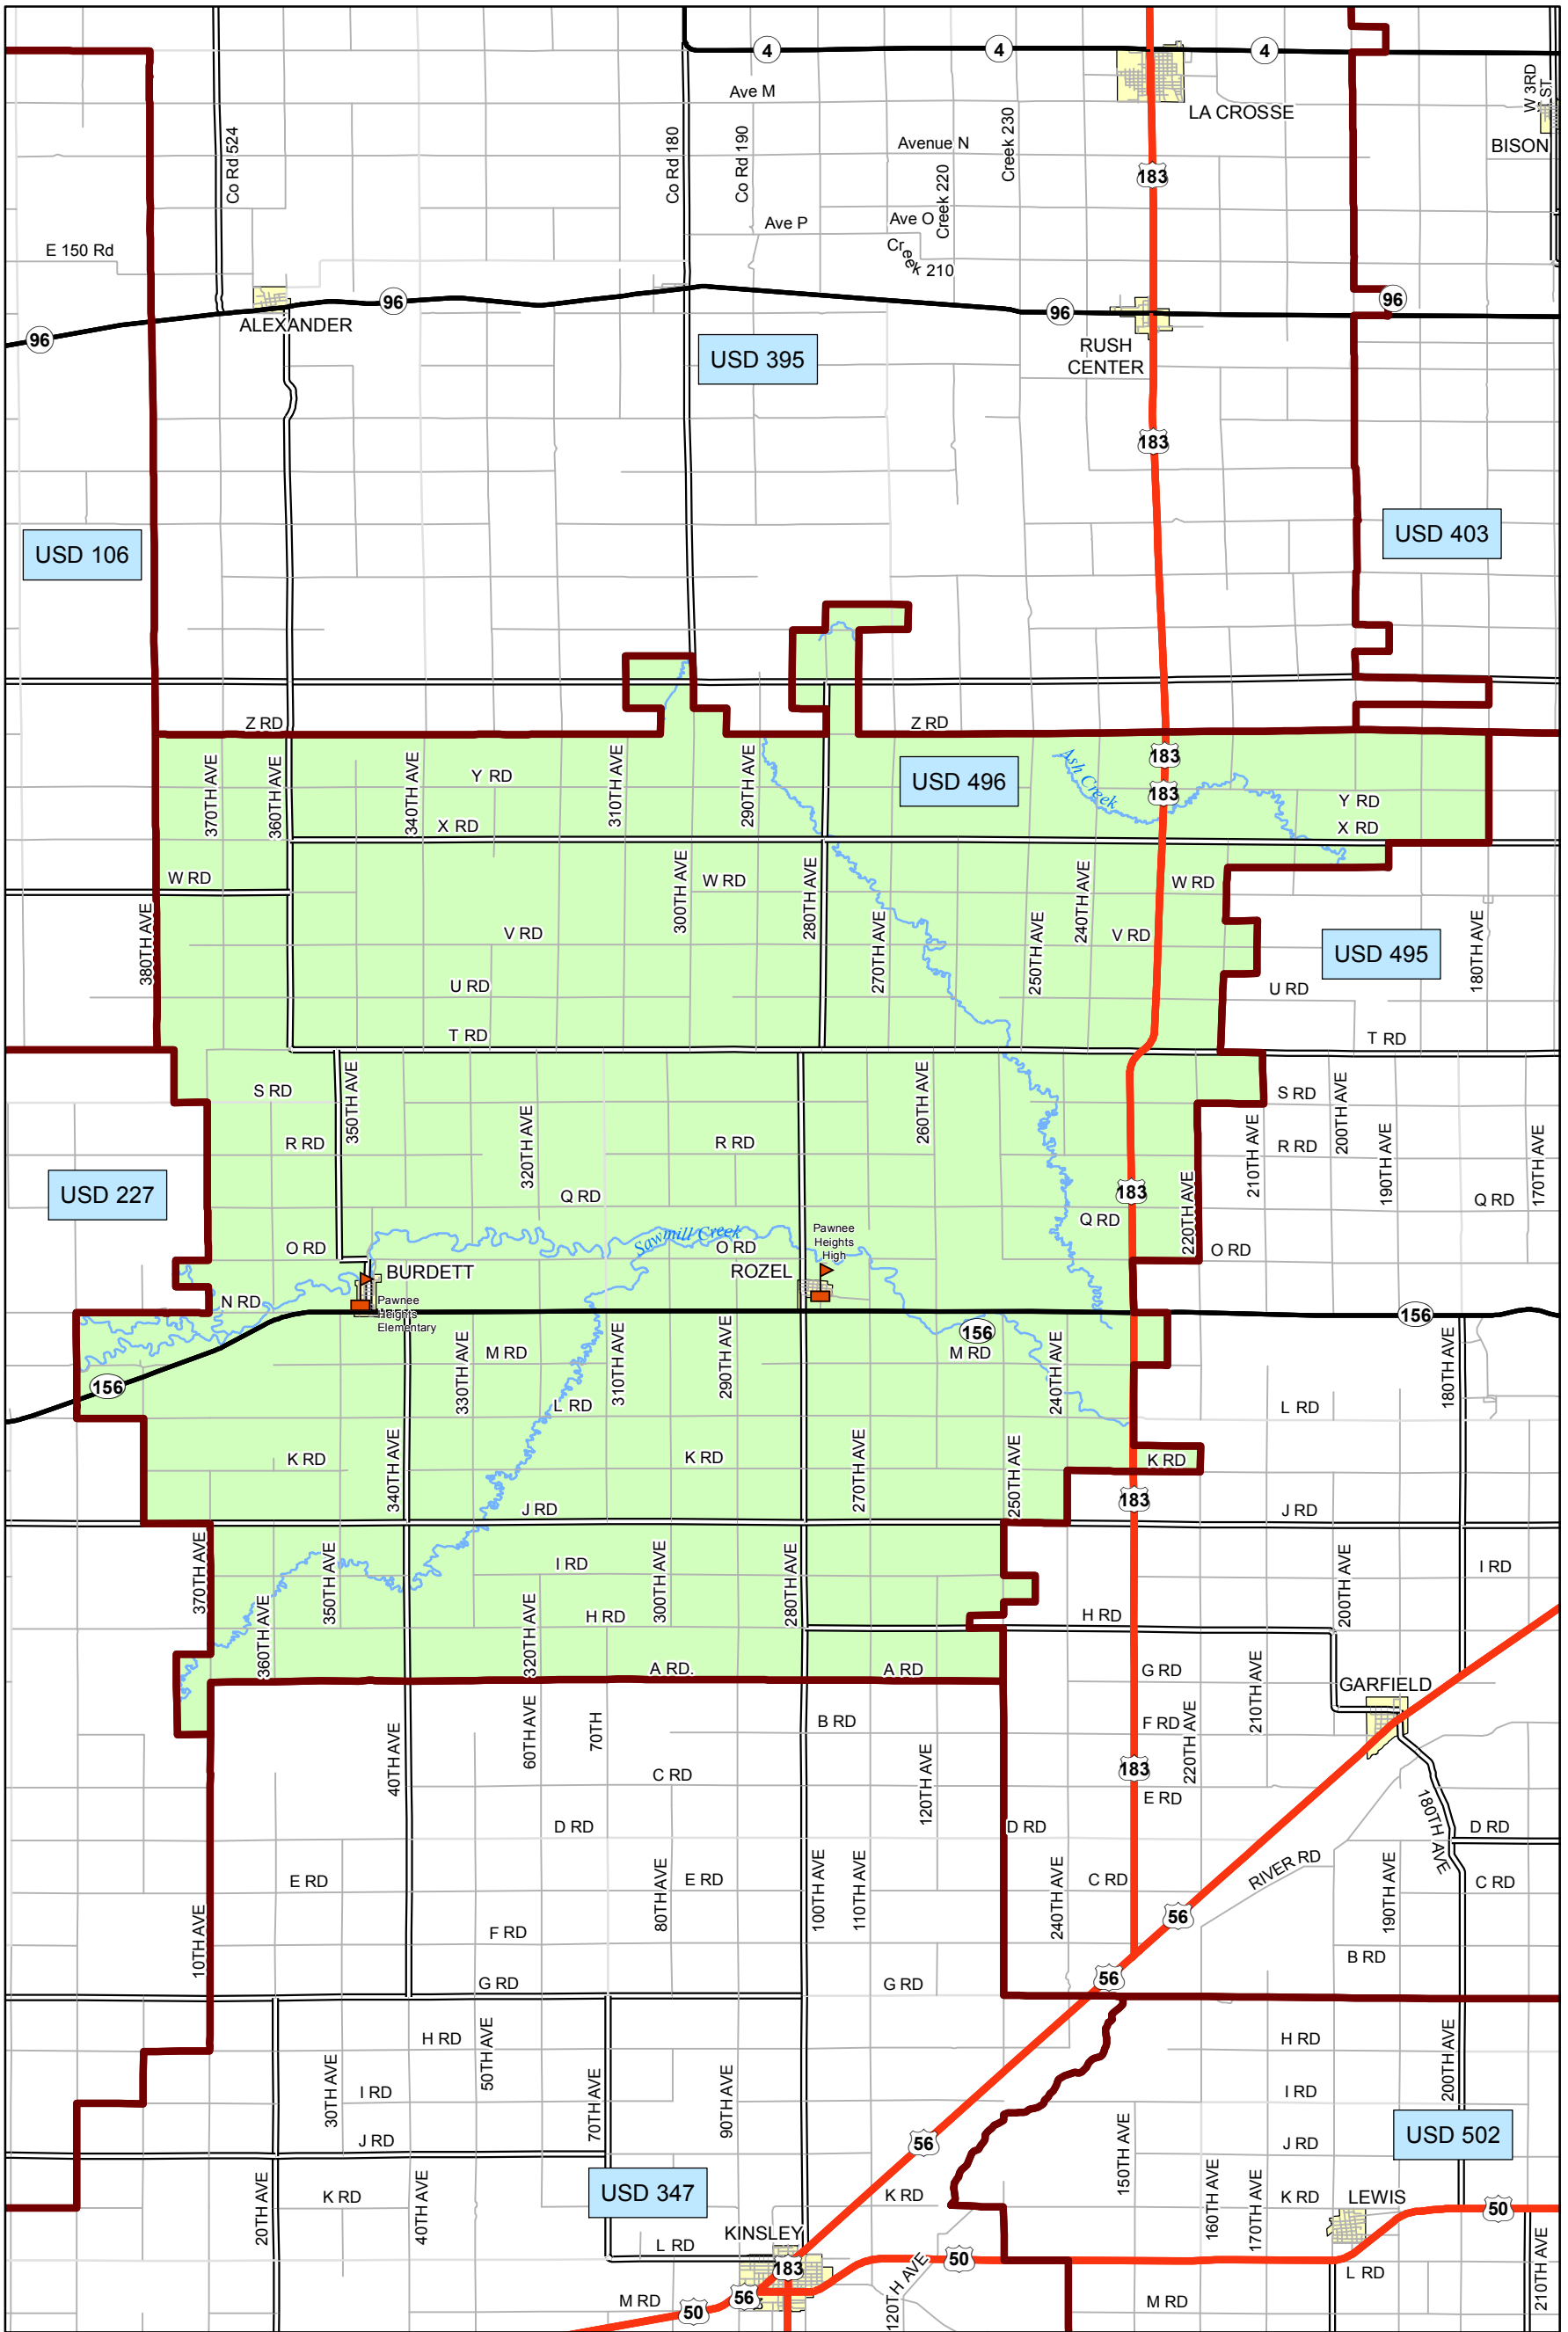

# USD 496 District Map

PREPARED BY THE  
**KANSAS DEPARTMENT OF TRANSPORTATION**  
**BUREAU OF TRANSPORTATION PLANNING**

MAP CREATED TUESDAY, JUNE 02, 2015

KDOT makes no warranties, guarantees, or representations for accuracy of this information and assumes no liability for errors or omissions.

-  Primary/Secondary School
-  Post Secondary School
-  District Boundaries