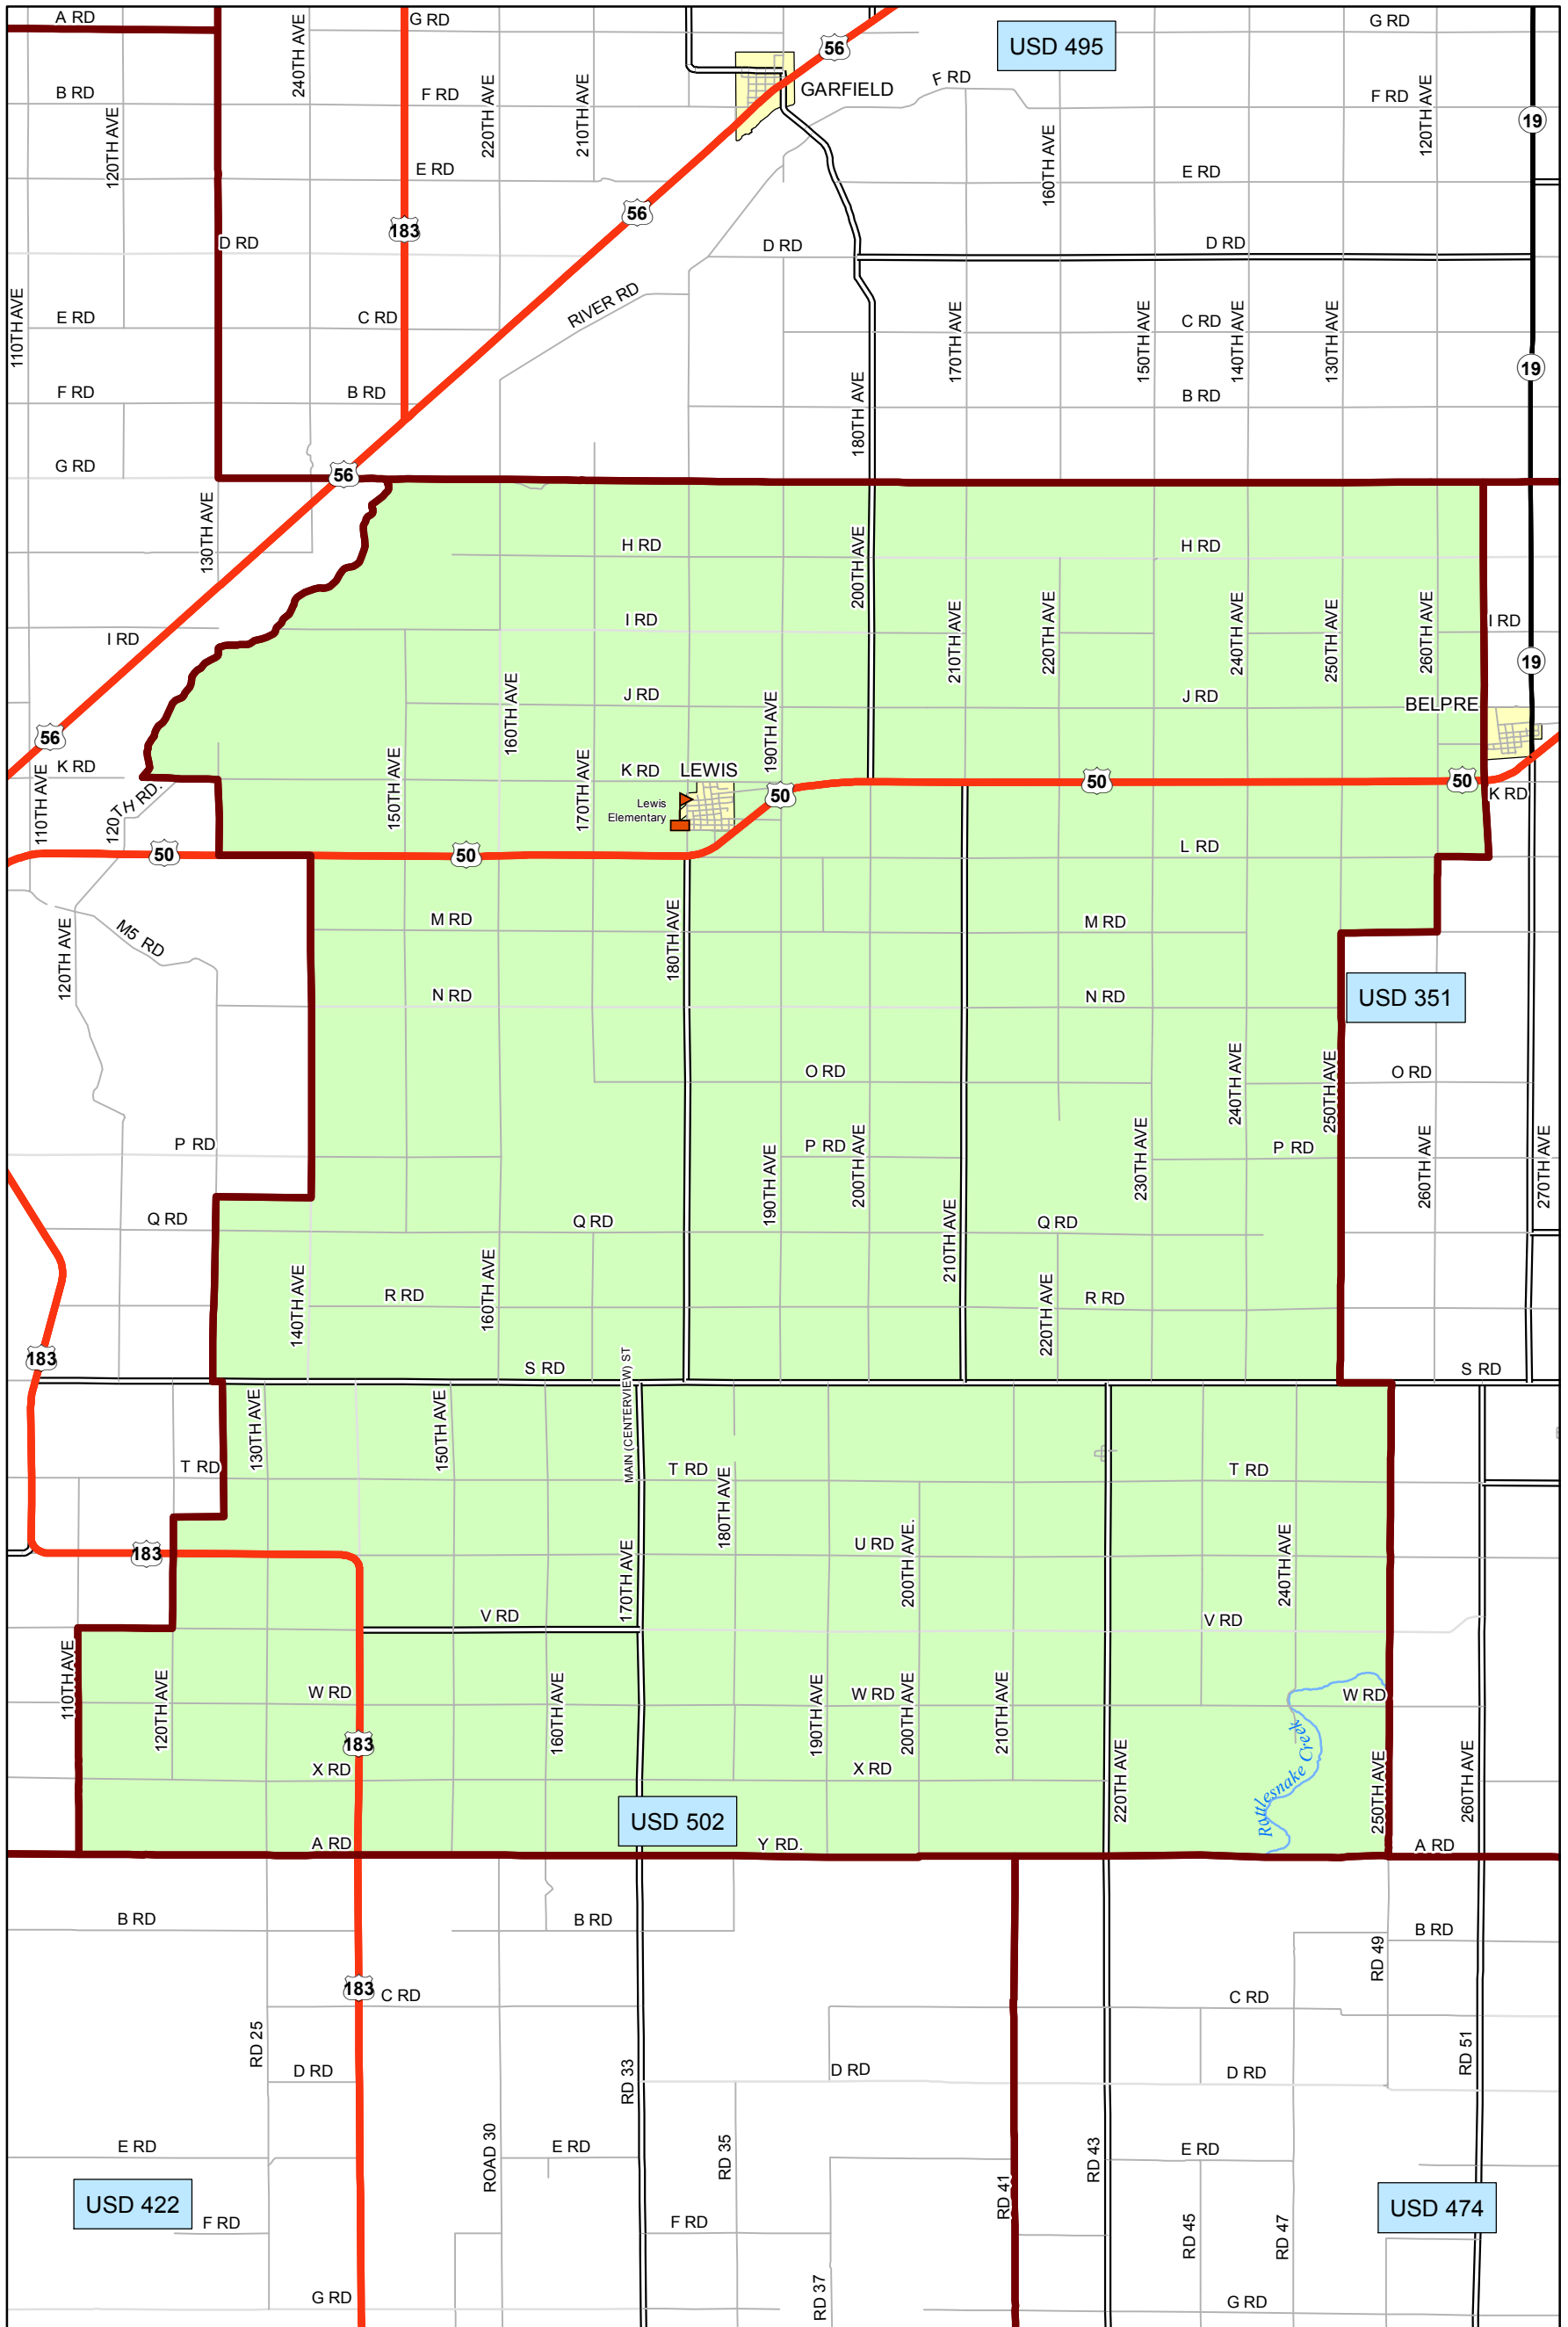

# USD 502 District Map

PREPARED BY THE  
**KANSAS DEPARTMENT OF TRANSPORTATION**  
**BUREAU OF TRANSPORTATION PLANNING**

MAP CREATED TUESDAY, JUNE 02, 2015

KDOT makes no warranties, guarantees, or representations of accuracy of this information and assumes no liability for errors or omissions.

-  Primary/Secondary School
-  Post Secondary School
-  District Boundaries