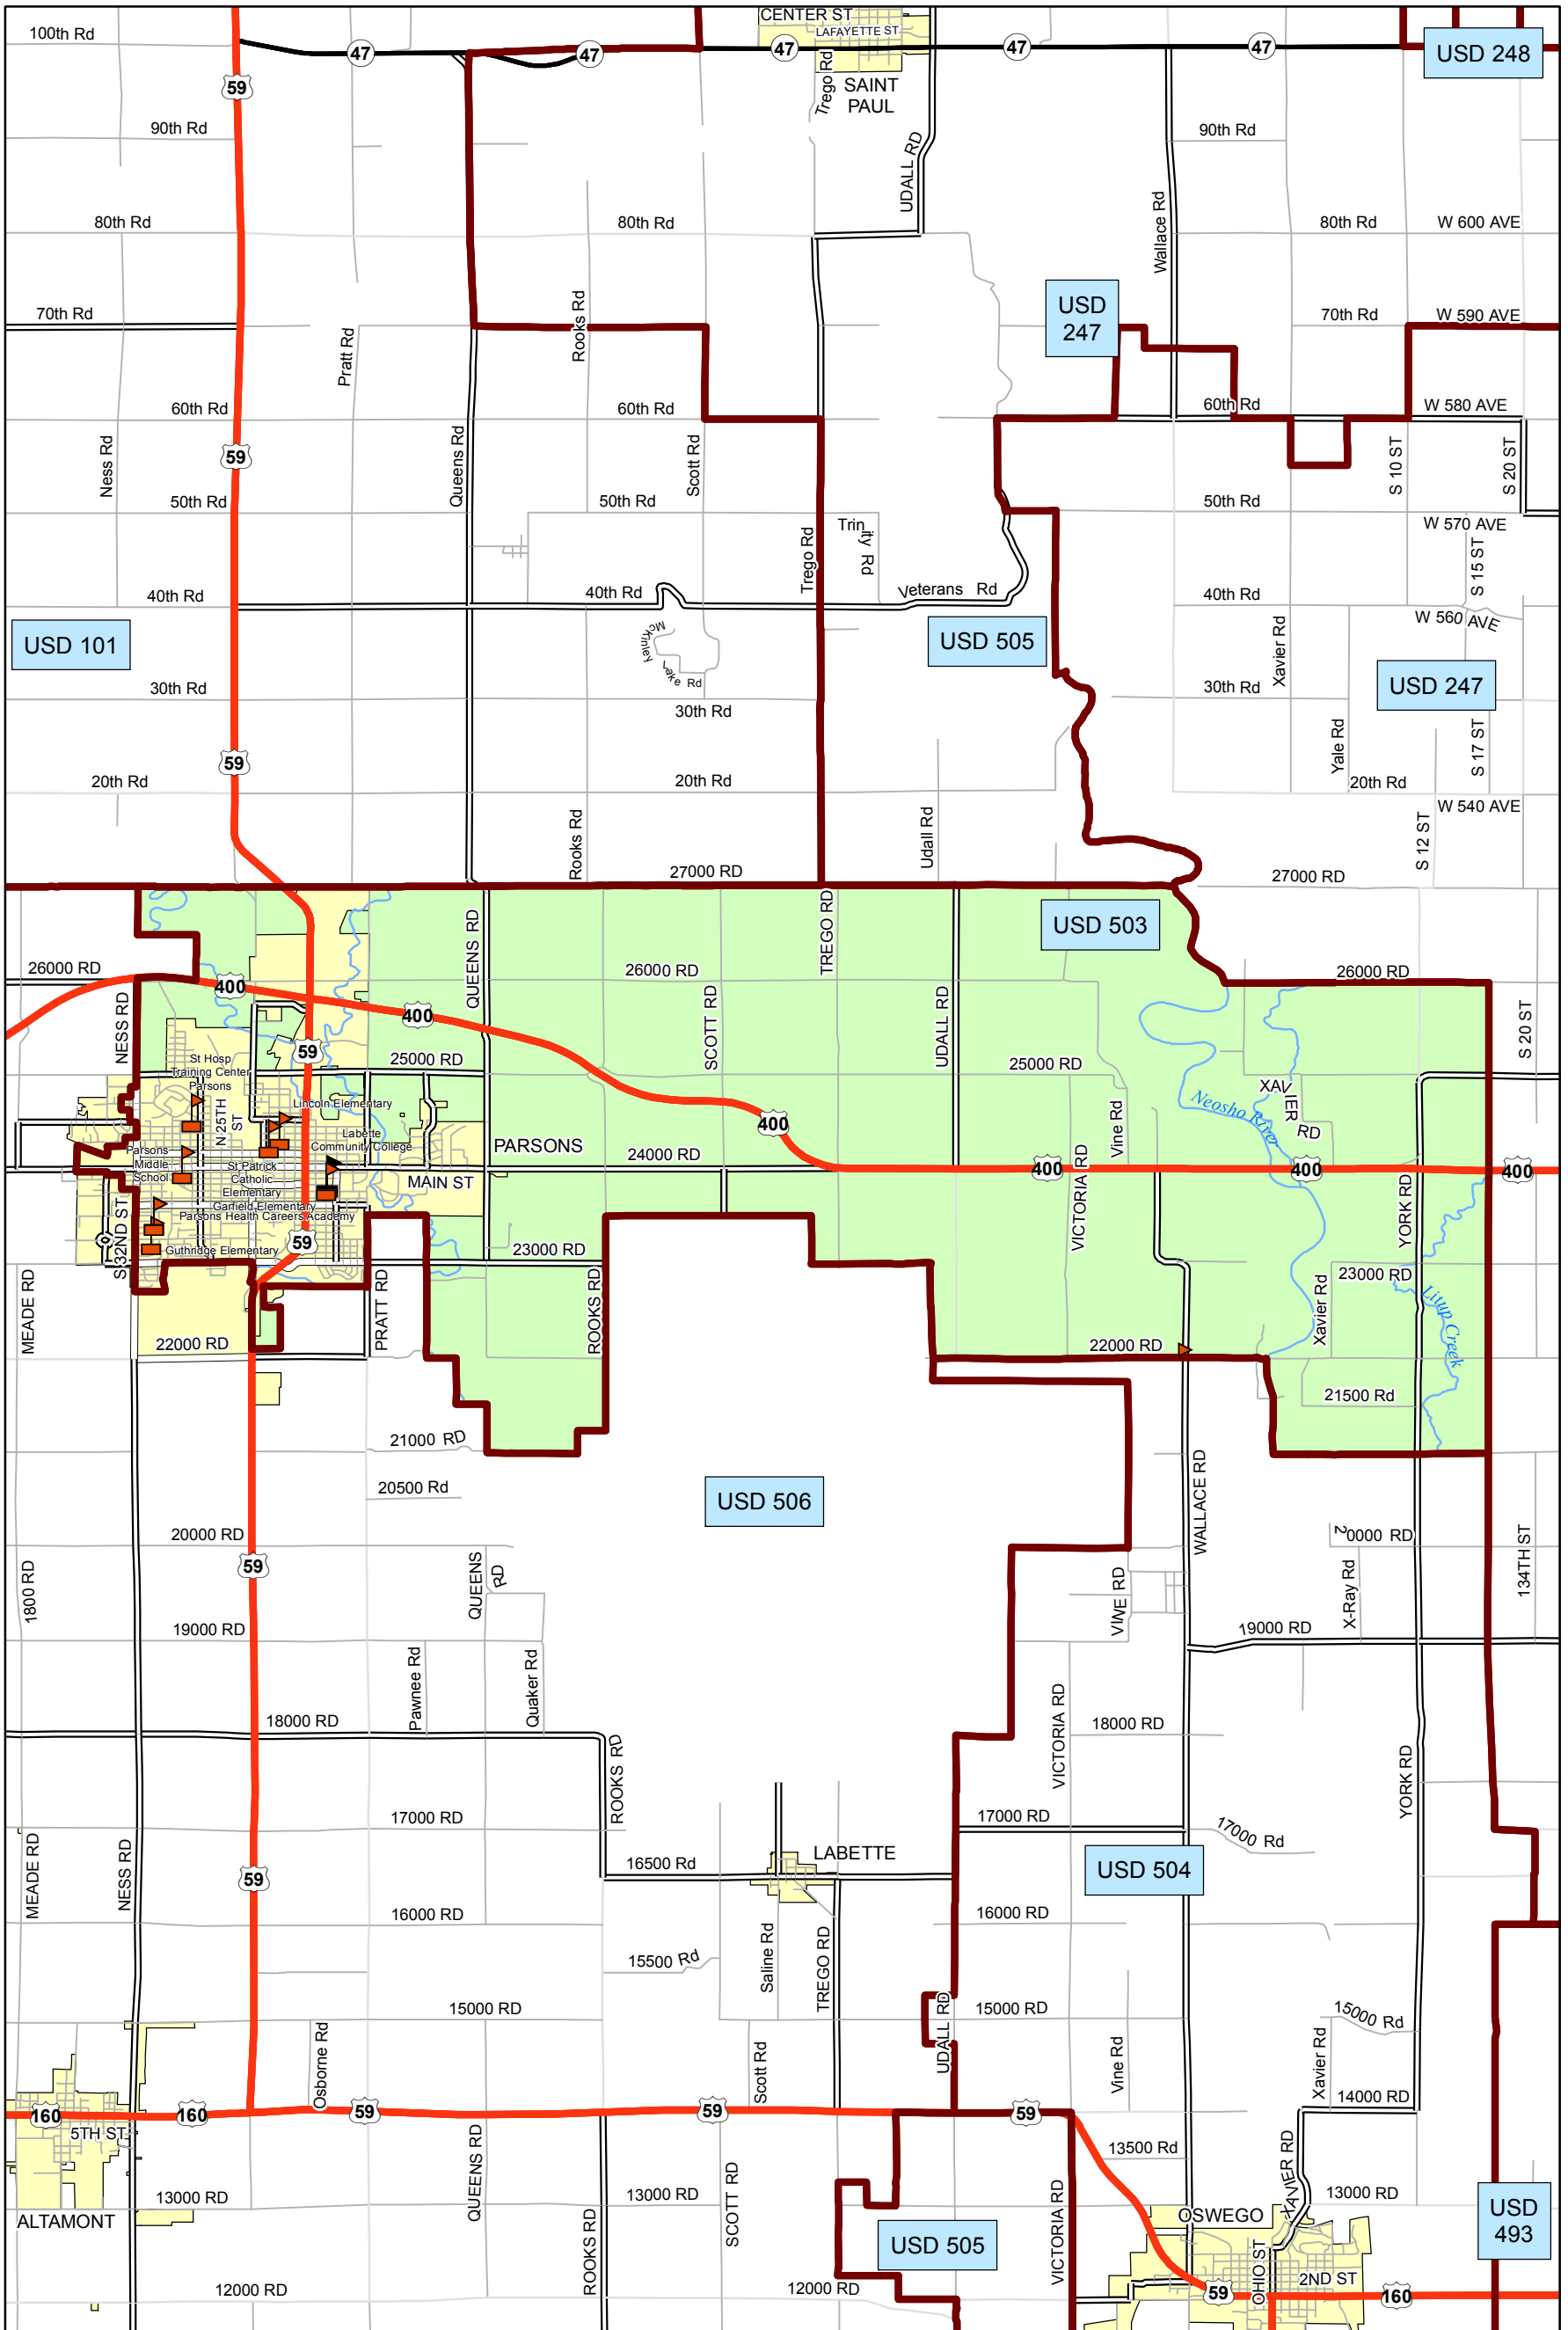

# USD 503 District Map

PREPARED BY THE  
**KANSAS DEPARTMENT OF TRANSPORTATION**  
**BUREAU OF TRANSPORTATION PLANNING**

MAP CREATED TUESDAY, JUNE 02, 2015

KDOT makes no warranties, guarantees, or representations for accuracy of this information and assumes no liability for errors or omissions.

-  Primary/Secondary School
-  Post Secondary School
-  District Boundaries