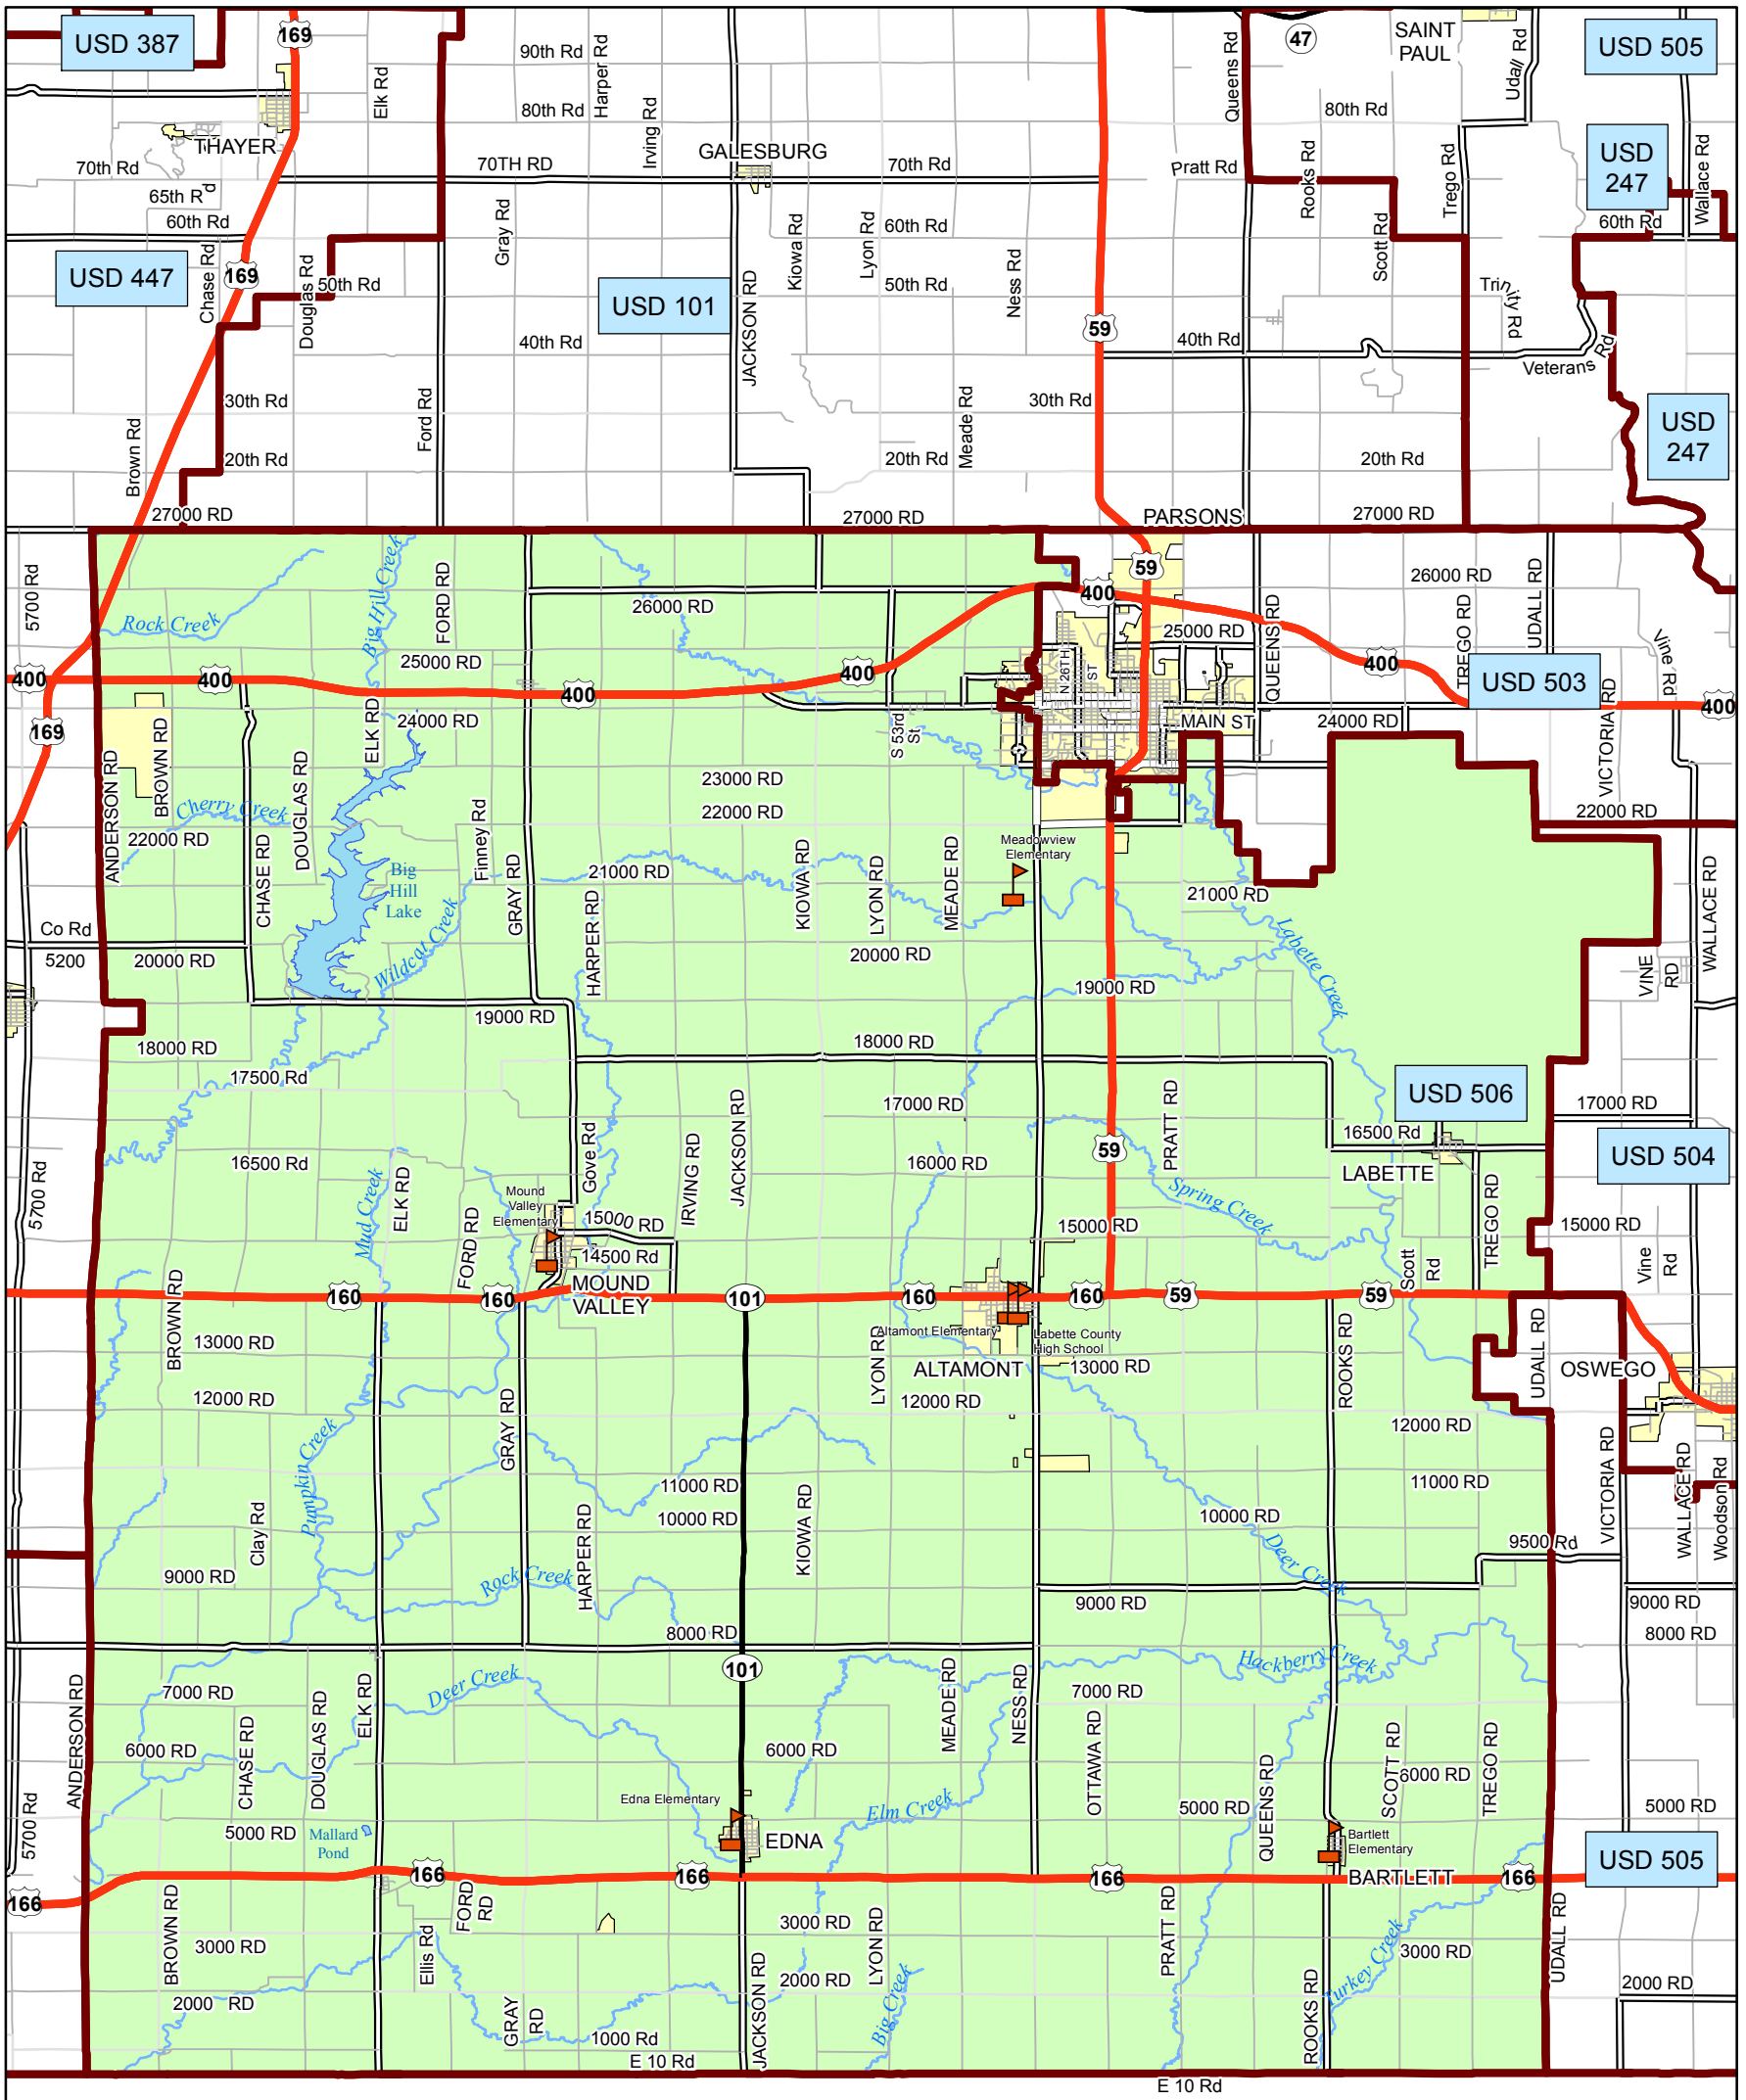

USD 506 District Map

PREPARED BY THE
KANSAS DEPARTMENT OF TRANSPORTATION
BUREAU OF TRANSPORTATION PLANNING

MAP CREATED TUESDAY, JUNE 02, 2015

KDOT makes no warranties, guarantees, or representations for accuracy of this information and assumes no liability for errors or omissions.

-  Primary/Secondary School
-  Post Secondary School
-  District Boundaries