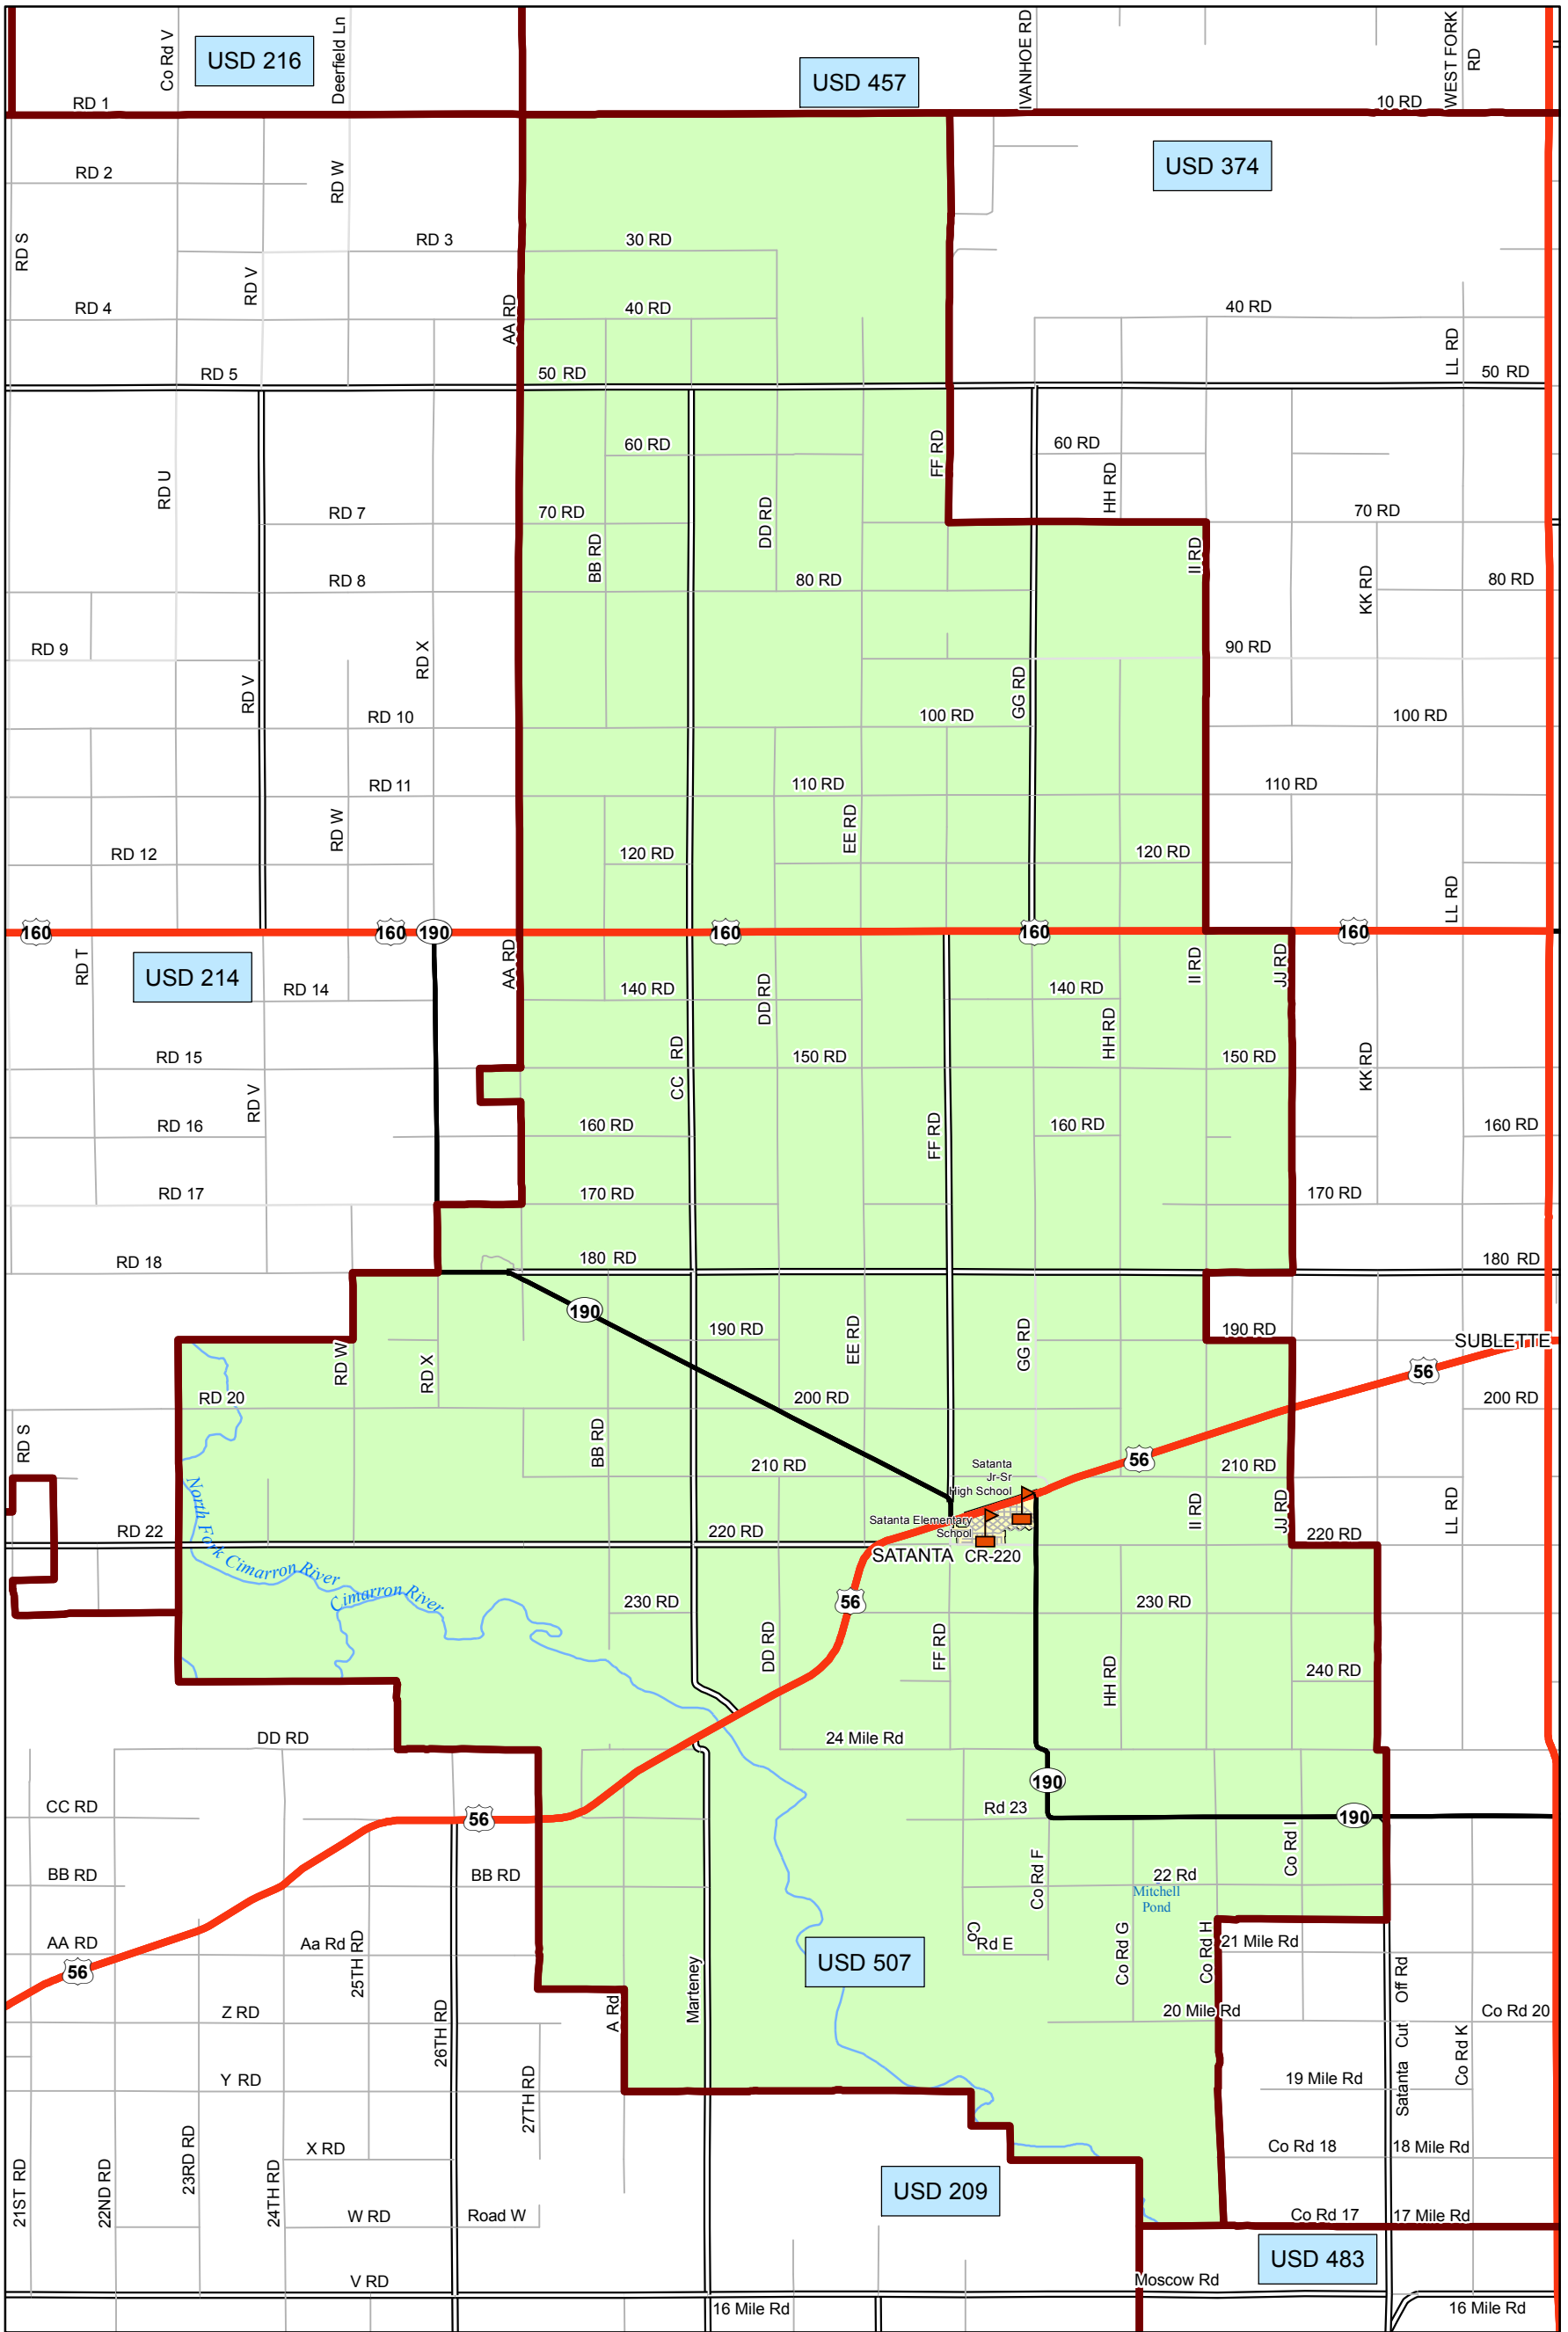

# USD 507 District Map

PREPARED BY THE  
**KANSAS DEPARTMENT OF TRANSPORTATION**  
**BUREAU OF TRANSPORTATION PLANNING**

MAP CREATED TUESDAY, JUNE 02, 2015

KDOT makes no warranties, guarantees, or representations for accuracy of this information and assumes no liability for errors or omissions.

-  Primary/Secondary School
-  Post Secondary School
-  District Boundaries