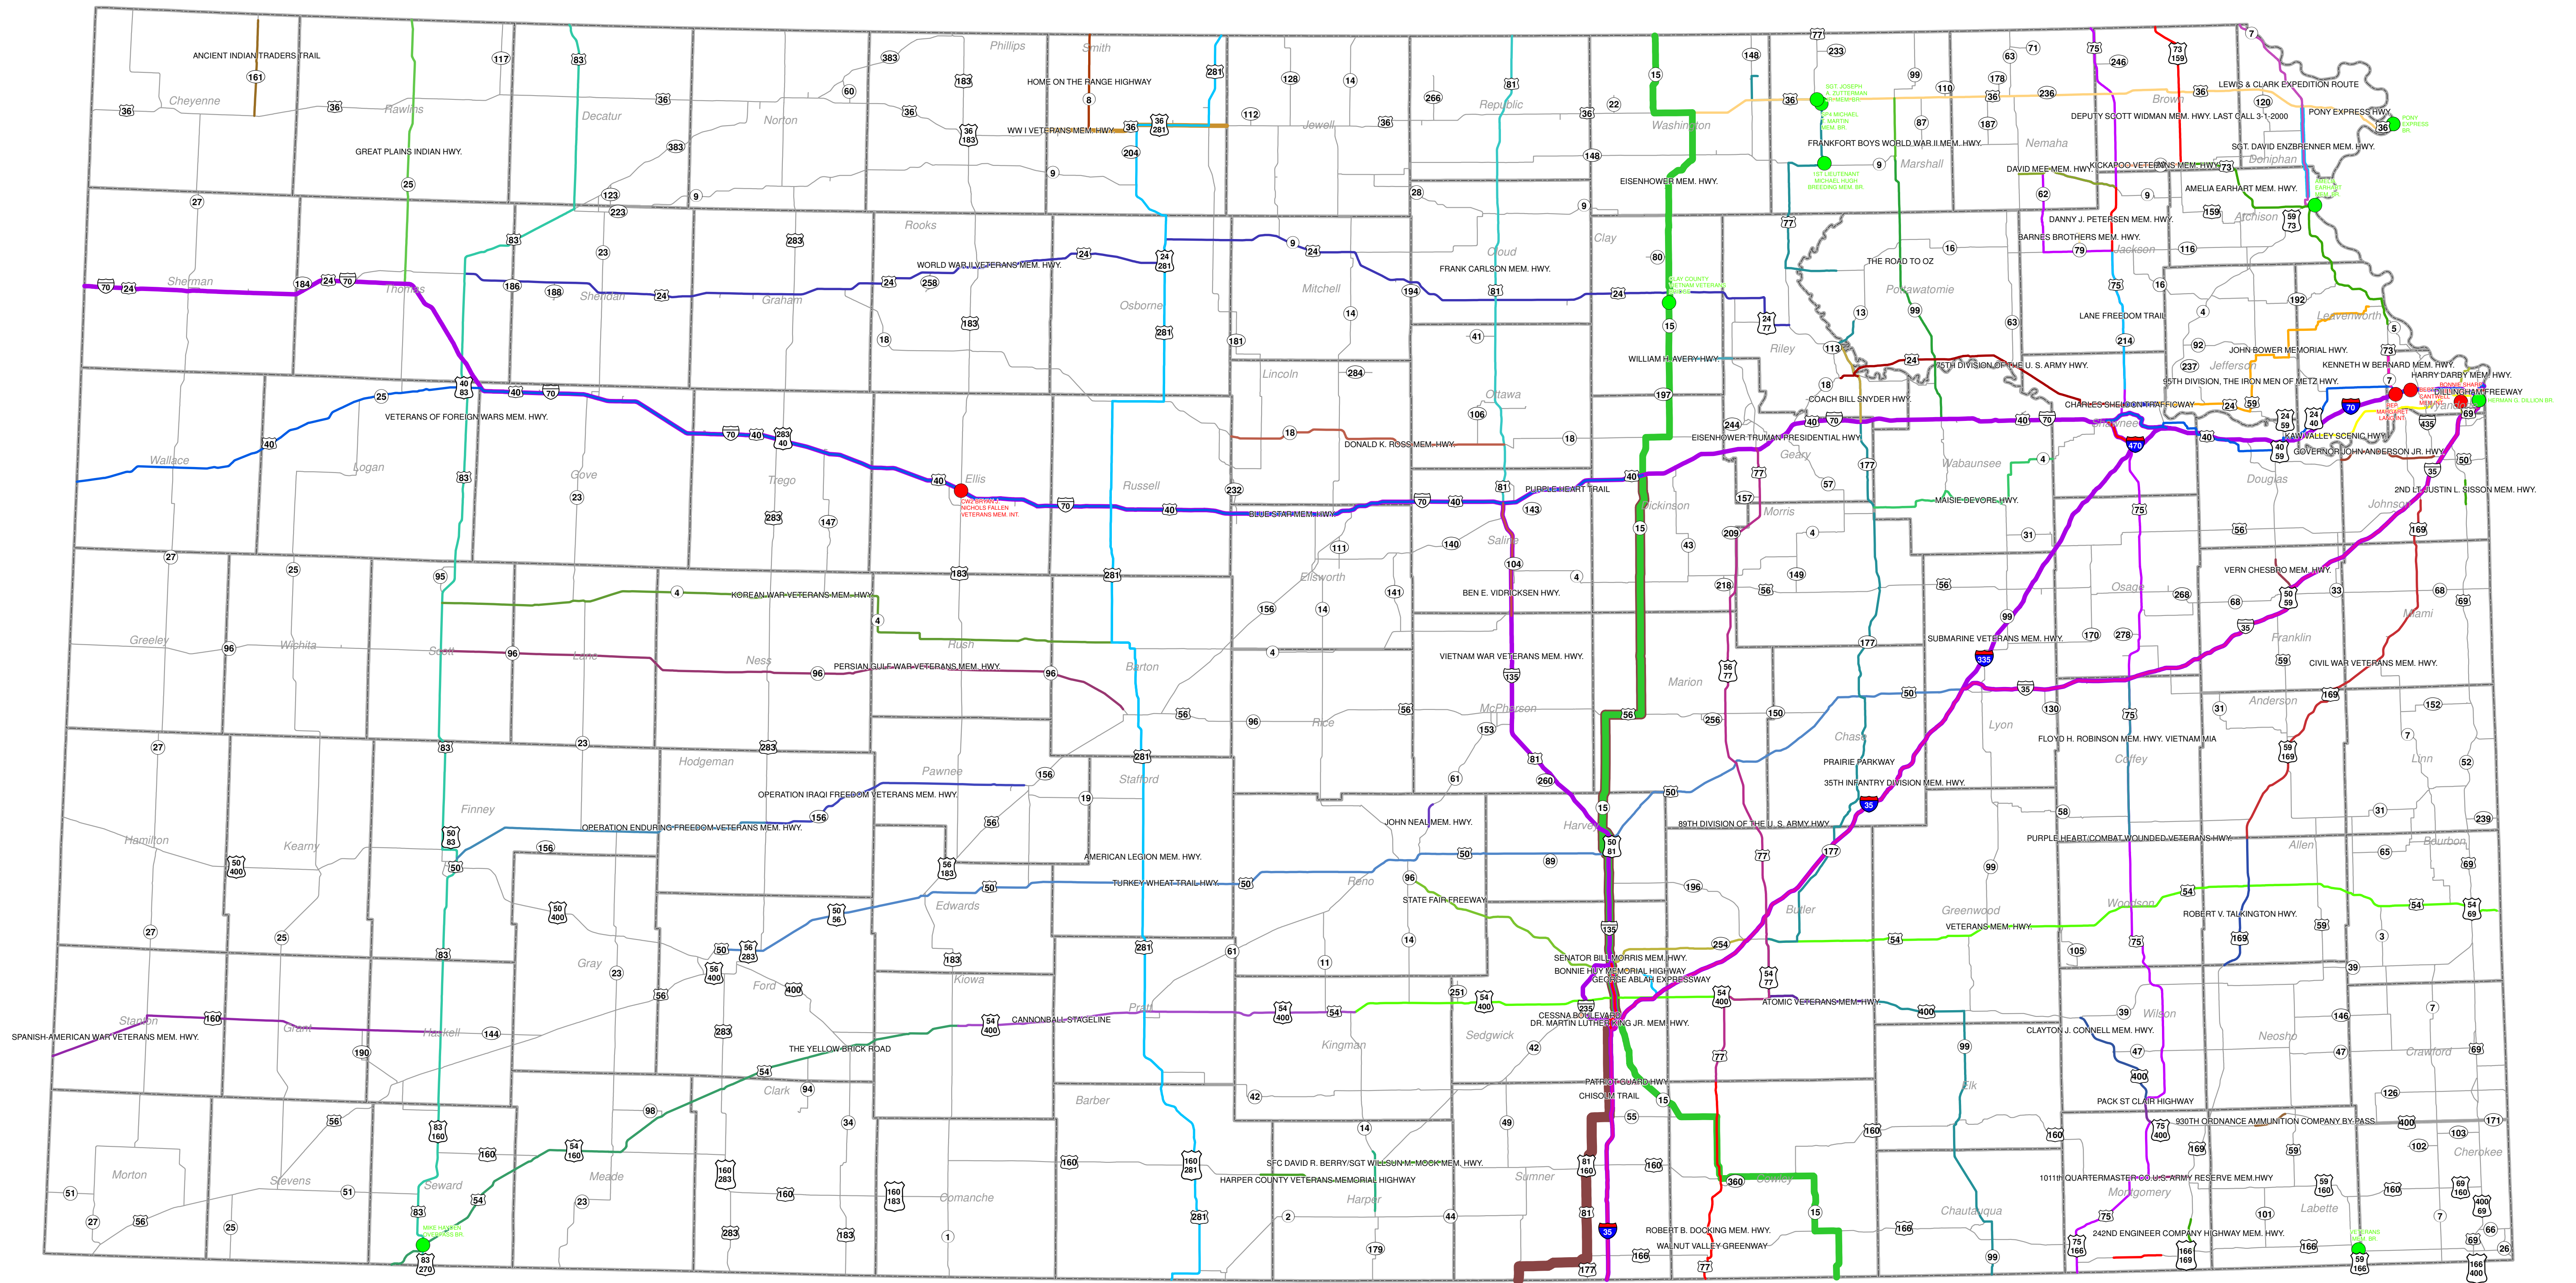

Kansas Memorial Highways, Bridges and Interchanges

- | | | | | | | |
|--|---|--|---|---|--|--------------------------------------|
| ● BERT CANTWELL MEM. INT. | ● 2ND LT. JUSTIN L. SISSON MEM. HWY. | ● BLUE STAR MEM. HWY. | ● DONALD K. ROSS MEM. HWY. | ● JOHN BOWER MEMORIAL HWY. | ● PERSIAN GULF WAR VETERANS MEM. HWY. | ● SUBMARINE VETERANS MEM. HWY. |
| ● BONNIE SHARP MEMORIAL INT. | ● 242ND ENGINEER COMPANY HIGHWAY MEM. HWY. | ● BONNIE HUY MEMORIAL HIGHWAY | ● DR. MARTIN LUTHER KING JR. MEM. HWY. | ● JOHN NEAL MEM. HWY. | ● PONY EXPRESS HWY. | ● THE ROAD TO OZ |
| ● CW2 BRYAN J. NICHOLS FALLEN VETERANS MEM. INT. | ● 35TH INFANTRY DIVISION MEM. HWY. | ● CANNONBALL STAGELINE | ● EISENHOWER MEM. HWY. | ● KAW VALLEY SCENIC HWY. | ● PRAIRIE PARKWAY | ● THE YELLOW BRICK ROAD |
| ● REP. MARGARET LANG INT. | ● 75TH DIVISION OF THE U. S. ARMY HWY. | ● CESSNA BOULEVARD | ● EISENHOWER TRUMAN PRESIDENTIAL HWY. | ● KENNETH W BERNARD MEM. HWY. | ● PURPLE HEART/COMBAT WOUNDED VETERANS HWY. | ● TURKEY WHEAT TRAIL HWY. |
| ● 1ST LIEUTENANT MICHAEL HUGH BREEDING MEM. BR. | ● 89TH DIVISION OF THE U. S. ARMY HWY. | ● CHISOLM TRAIL | ● FLOYD H. ROBINSON MEM. HWY. VIETNAM MIA | ● KICKAPOO VETERANS MEM. HWY. | ● PURPLE HEART TRAIL | ● VERN CHESBRO MEM. HWY. |
| ● AMELIA EARHART MEM. BR. | ● 930TH ORDNANCE AMMUNITION COMPANY BY-PASS | ● CHISOLM TRAIL | ● FRANK CARLSON MEM. HWY. | ● KOREAN WAR VETERANS MEM. HWY. | ● ROBERT B. DOCKING MEM. HWY. | ● VETERANS MEM. HWY. |
| ● CLAY CENTER VIETNAM VETERANS BRIDGE | ● 95TH DIVISION, THE IRON MEN OF METZ HWY. | ● CIVIL WAR VETERANS MEM. HWY. | ● FRANKFORT BOYS WORLD WAR II MEM. HWY. | ● KOREAN WAR VETERANS MEM. HWY. | ● ROBERT V. TALKINGTON HWY. | ● VETERANS OF FOREIGN WARS MEM. HWY. |
| ● CLAY COUNTY VIETNAM VETERANS BRIDGE | ● AMELIA EARHART MEM. HWY. | ● CLAYTON J. CONNELL MEM. HWY. | ● GEORGE ABLAH EXPRESSWAY | ● KENNETH W BERNARD MEM. HWY. | ● SENATOR BILL MORRIS MEM. HWY. | ● VIETNAM WAR VETERANS MEM. HWY. |
| ● HERMAN G. DILLION BR. | ● AMERICAN LEGION MEM. HWY. | ● COACH BILL SNYDER HWY. | ● GOVERNOR JOHN ANDERSON JR. HWY. | ● MAISIE DEVORE HWY. | ● SENATOR BOB DOLE BY-PASS | ● WALNUT VALLEY GREENWAY |
| ● MIKE HAYDEN OVERPASS BR. | ● ANCIENT INDIAN TRADERS TRAIL | ● DANNY J. PETERSEN MEM. HWY. | ● GREAT PLAINS INDIAN HWY. | ● OPERATION ENDURING FREEDOM VETERANS MEM. HWY. | ● SFC DAVID R. BERRY/SGT WILLSUN M. MOCK MEM. HWY. | ● WILLIAM H. AVERY HWY. |
| ● PONY EXPRESS BR. | ● ATOMIC VETERANS MEM. HWY. | ● DAVID MEE MEM. HWY. | ● HARPER COUNTY VETERANS MEMORIAL HIGHWAY | ● OPERATION IRAQI FREEDOM VETERANS MEM. HWY. | ● SGT. DAVID ENZBRENNER MEM. HWY. | ● WORLD WAR II VETERANS MEM. HWY. |
| ● SGT. JOSEPH A. ZUTTERMAN JR. MEM. BR. | ● BARNES BROTHERS MEM. HWY. | ● DEPUTY SCOTT WIDMAN MEM. HWY. LAST CALL 3-1-2000 | ● HARRY DARBY MEM. HWY. | ● PATRIOT GUARD HWY. | ● SPANISH-AMERICAN WAR VETERANS MEM. HWY. | ● WW I VETERANS MEM. HWY. |
| ● SP4 MICHAEL T. MARTIN MEM. BR. | ● BEN E. VIDRIKSEN HWY. | ● DILLINGHAM FREEWAY | ● HARPER COUNTY VETERANS MEMORIAL HIGHWAY | ● PATRIOT GUARD HWY. | ● STATE FAIR FREEWAY | |
| ● VETERANS MEM. BR. | | | | | | |
| ● 1011th QUARTERMASTER CO. U.S. ARMY RESERVE MEM. HWY. | | | | | | |