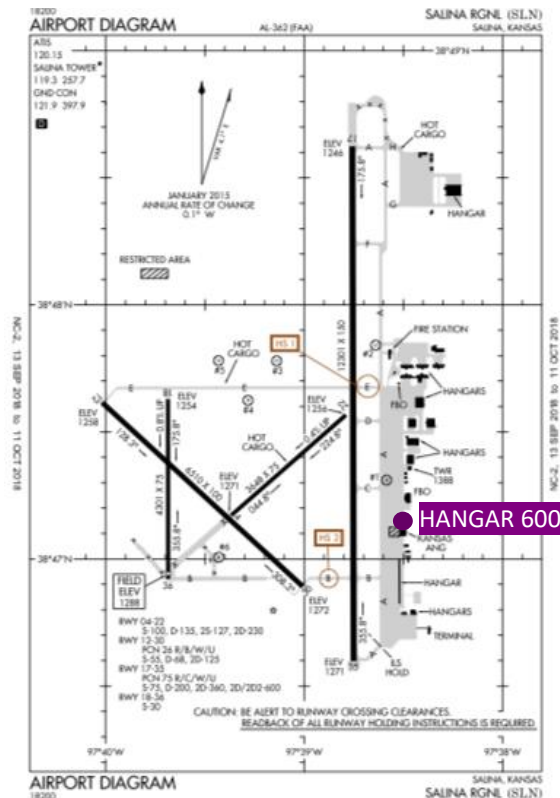

FUNDRAISER IN SUPPORT OF

WOMEN IN AVIATION

K-STATE POLYTECHNIC CHAPTER

AIRPLANE WASH & WAX

Salina Regional Airport (KSLN)
in **HANGAR 600**

Suggested Donation: \$150

NOVEMBER 10TH-11TH 2018

9 ^A_M **to** **5** ^P_M