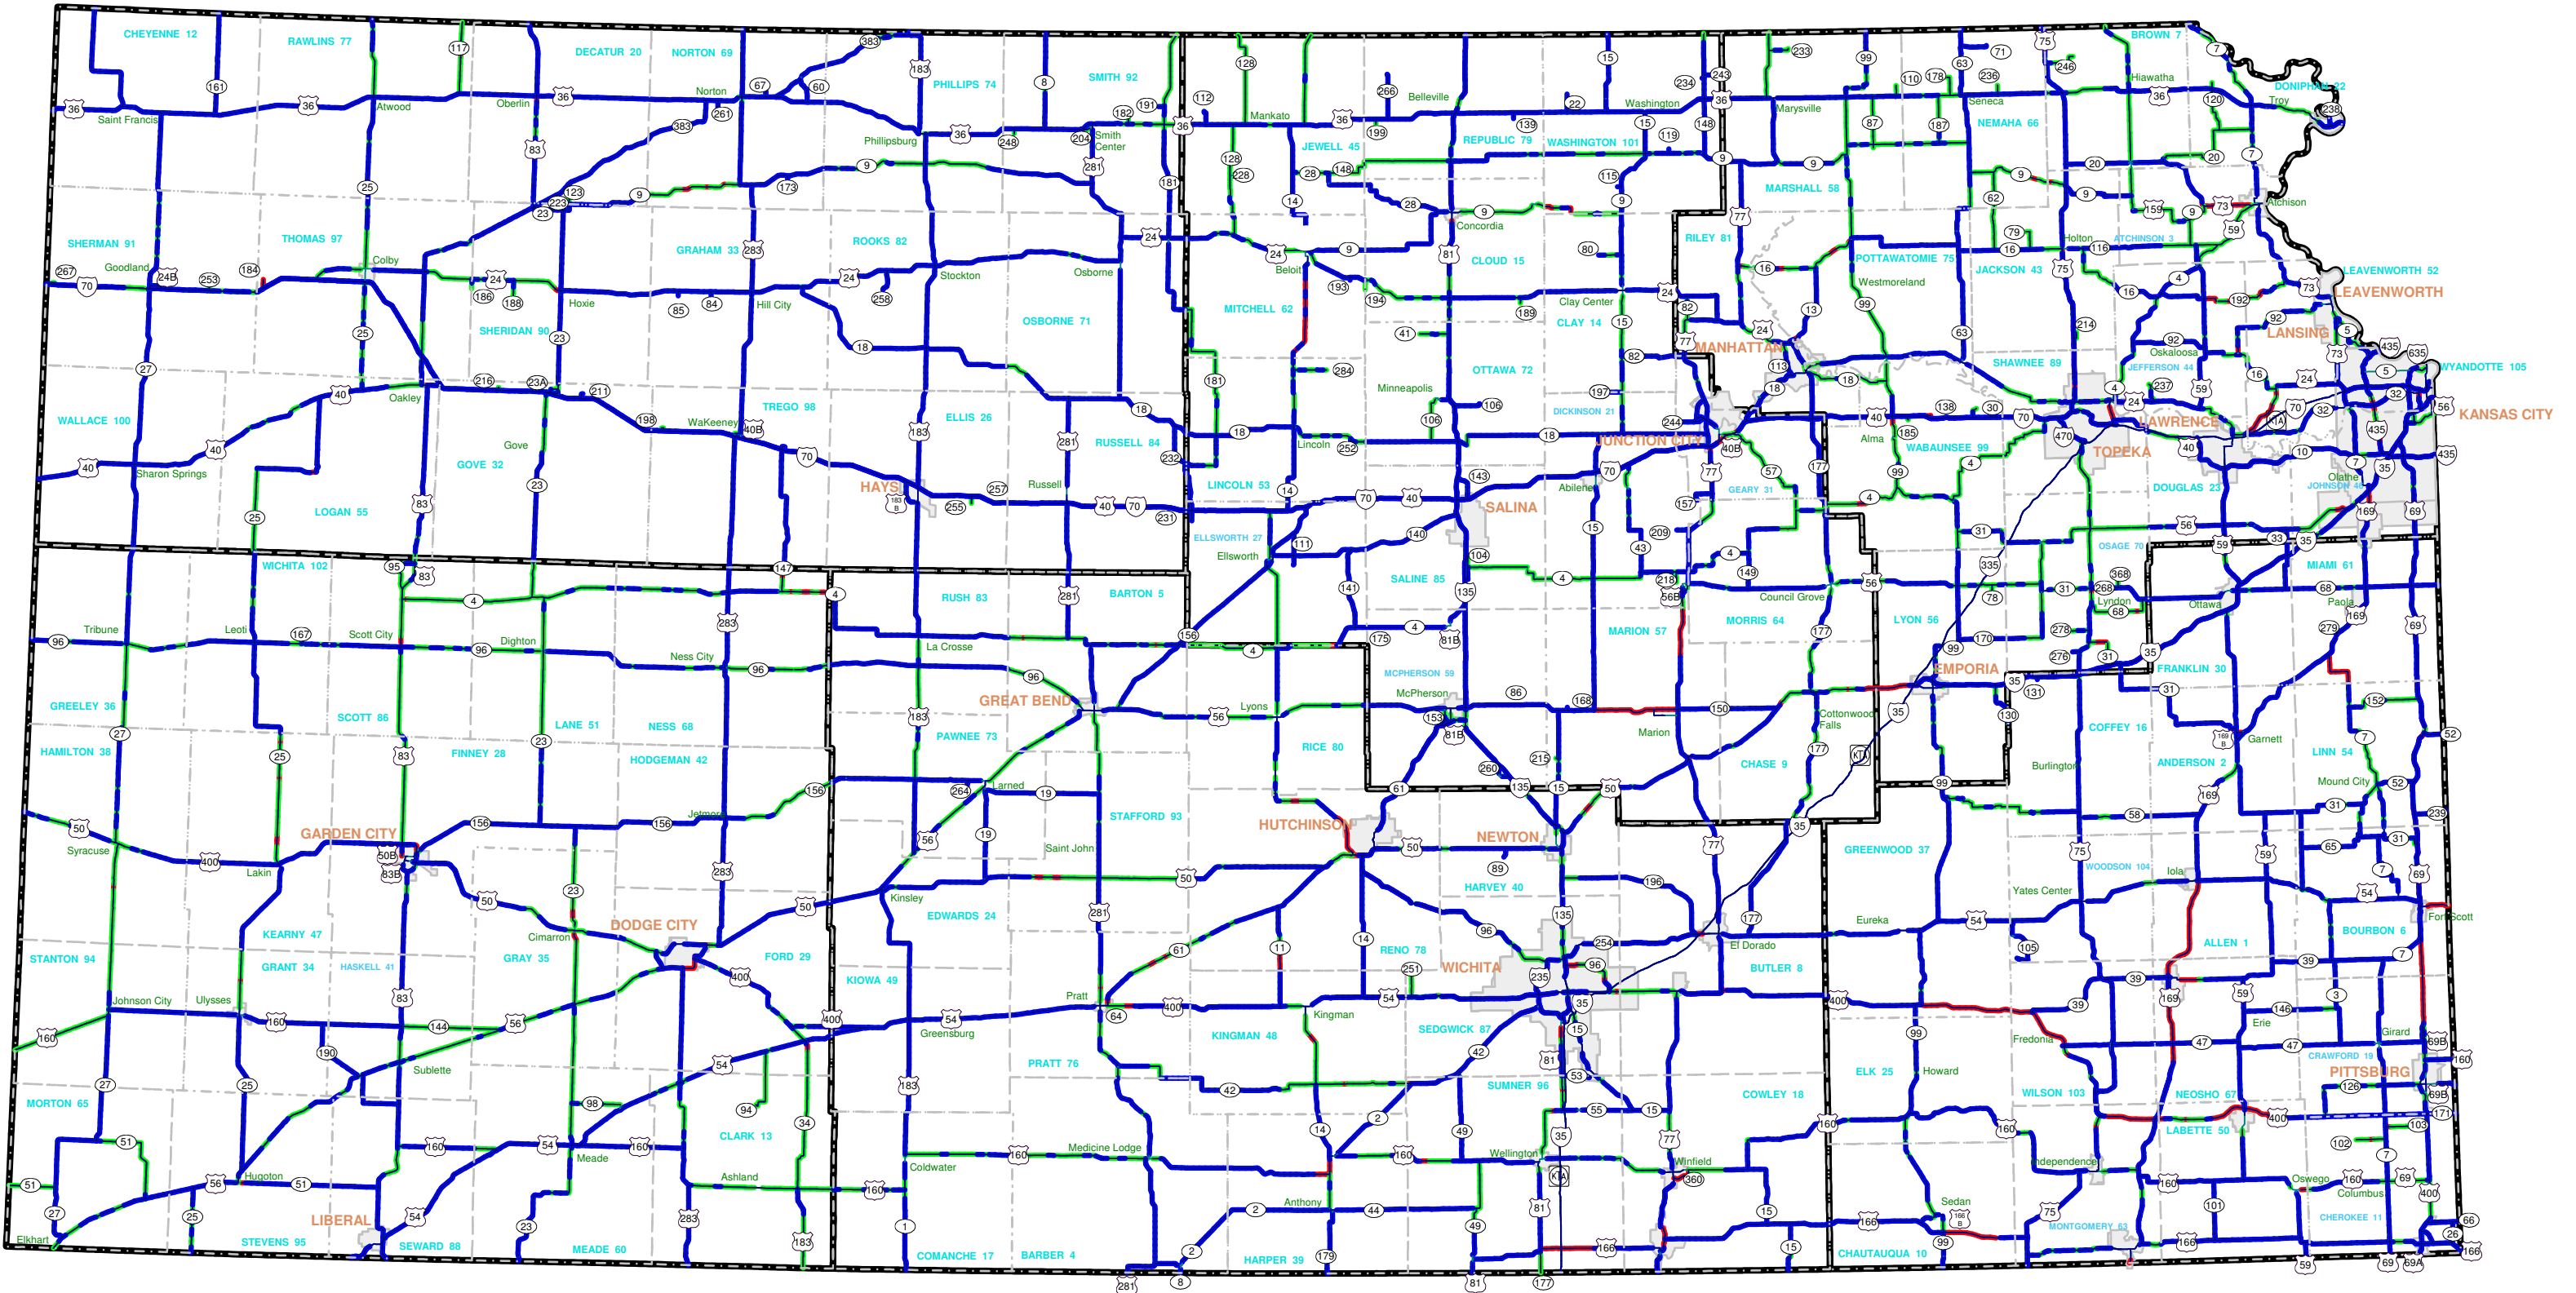

ScaleBar  
0 5 10 15  
Miles

# KANSAS HIGHWAY SYSTEM 2019 Remaining Life Map

Legend

- Good
- Fair
- Poor

December 6, 2019

KDOT makes no warranties, guarantees, or representations for accuracy of this information and assumes no liability or responsibility for any errors or omissions.