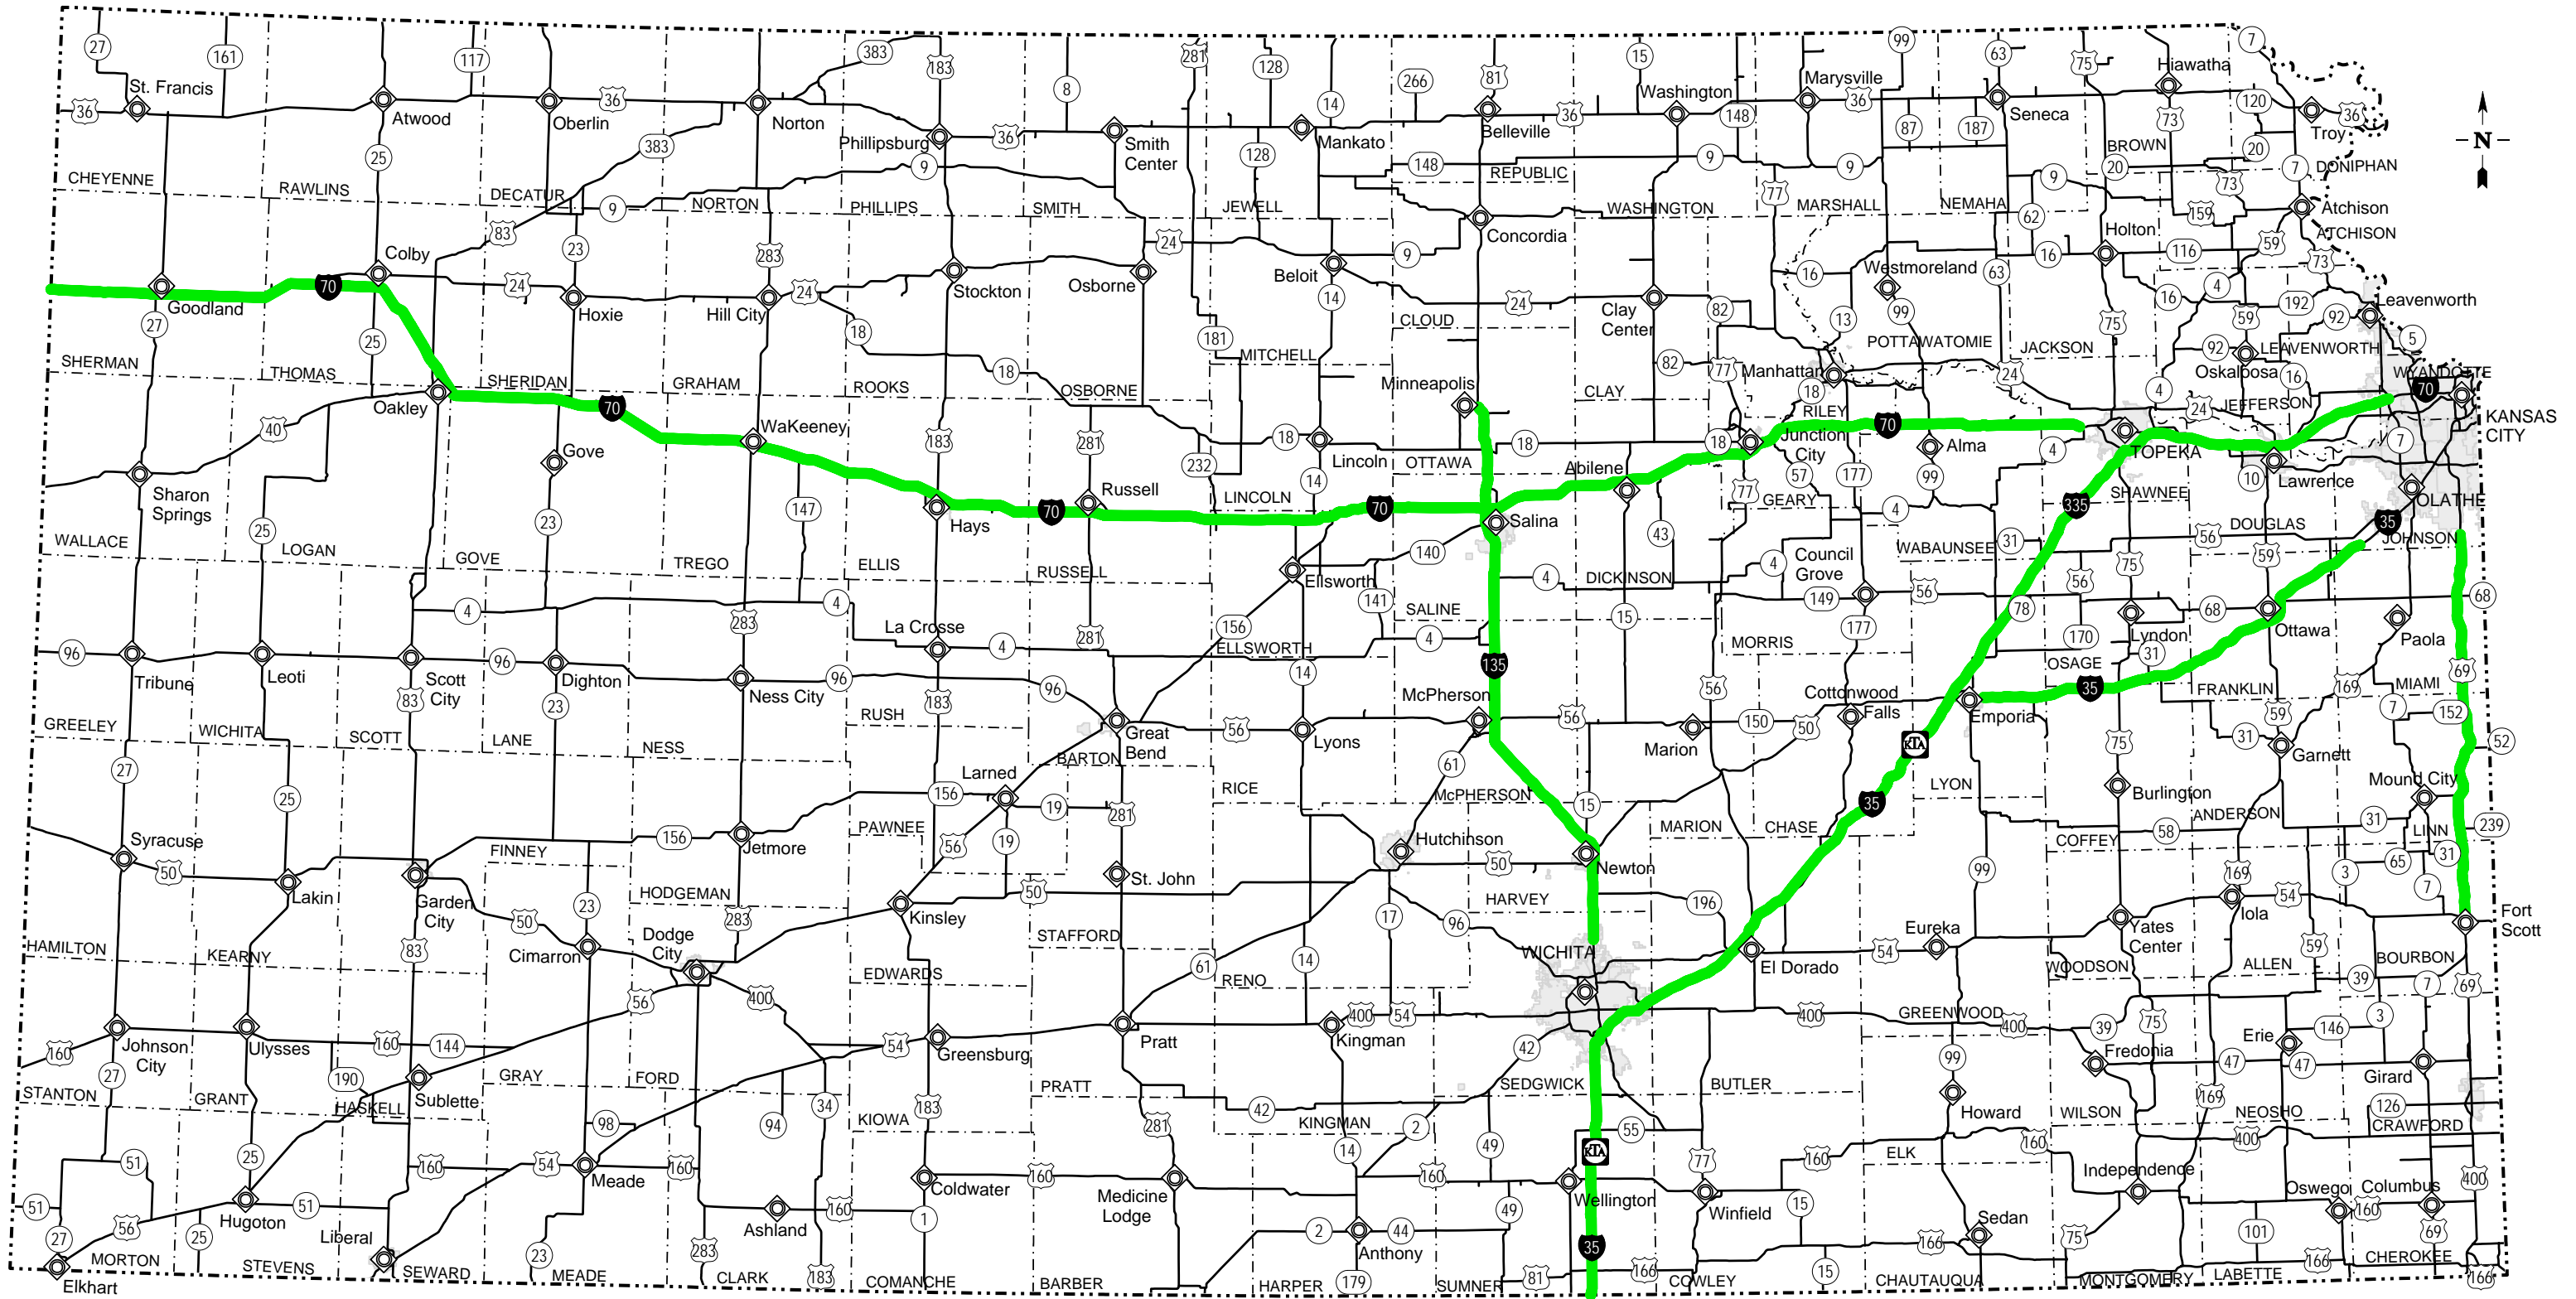

Kansas Highways with 75 MPH Speed Limit as of July 2011

0 5 10 15
Miles