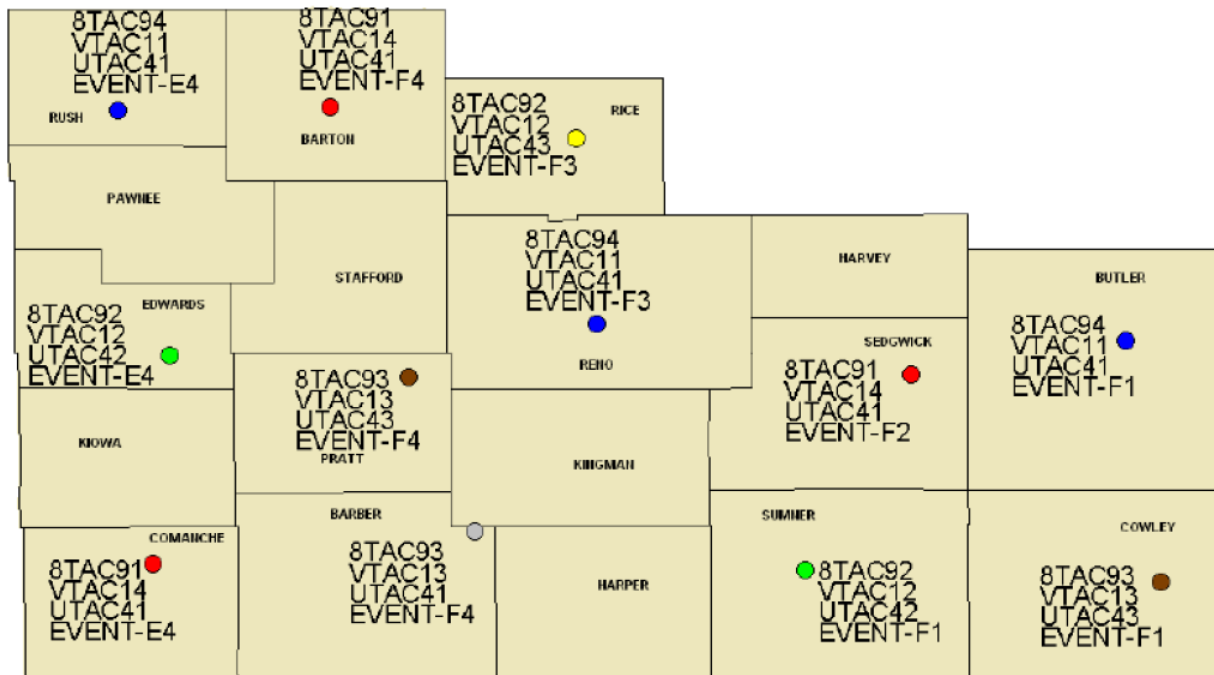

South Central Kansas Mutual Aid Channels