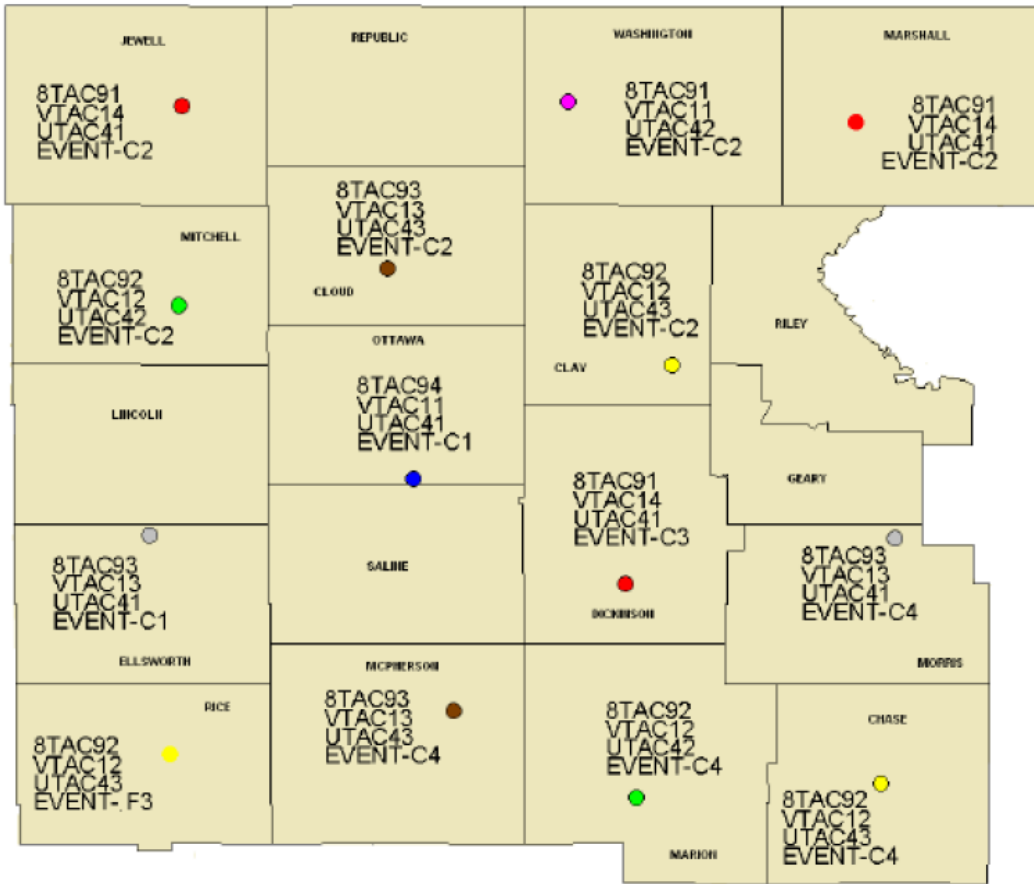

North Central Kansas Mutual Aid Channels