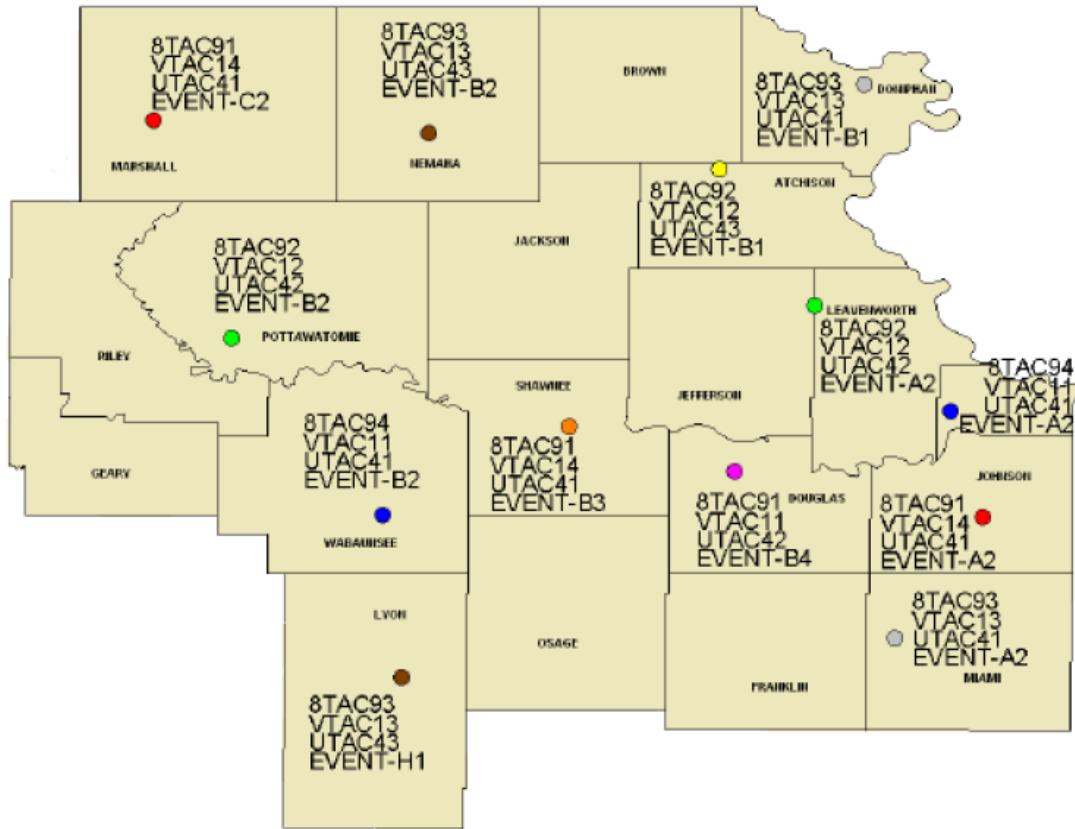

Northeast Kansas Mutual Aid Channels