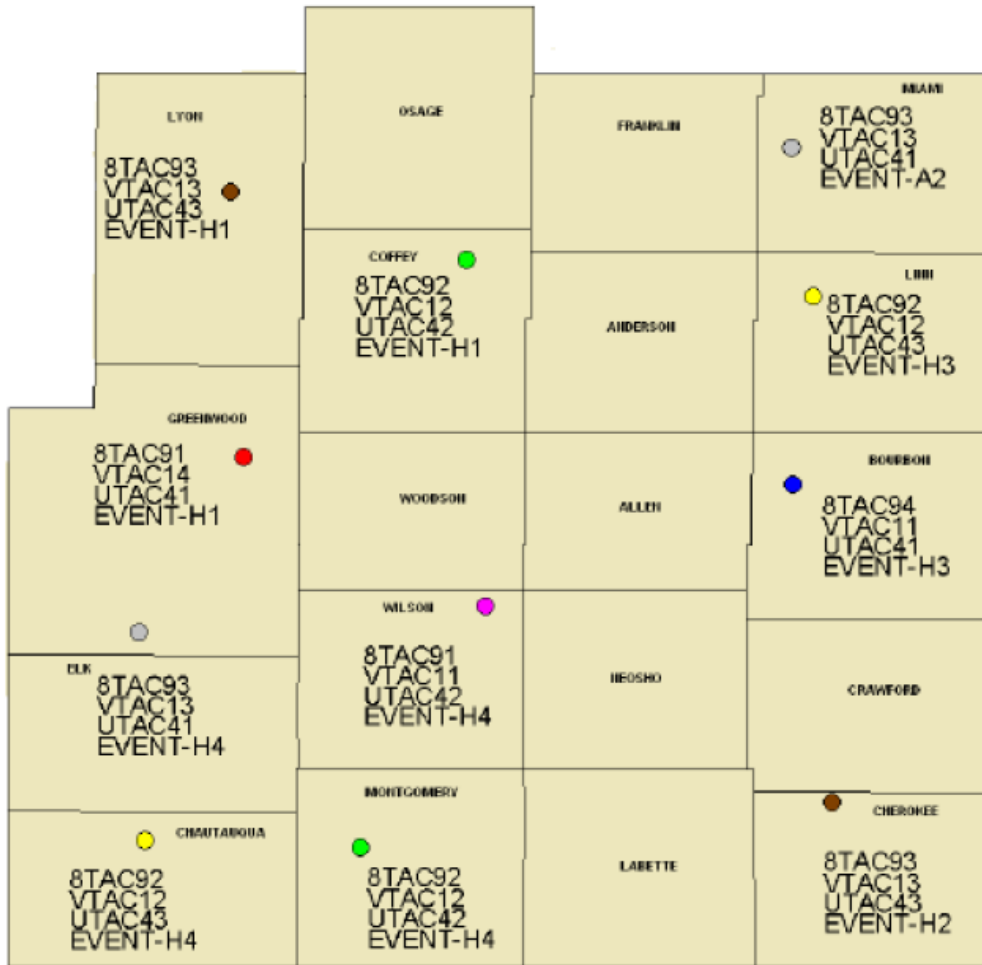

Southeast Kansas Mutual Aid Channels