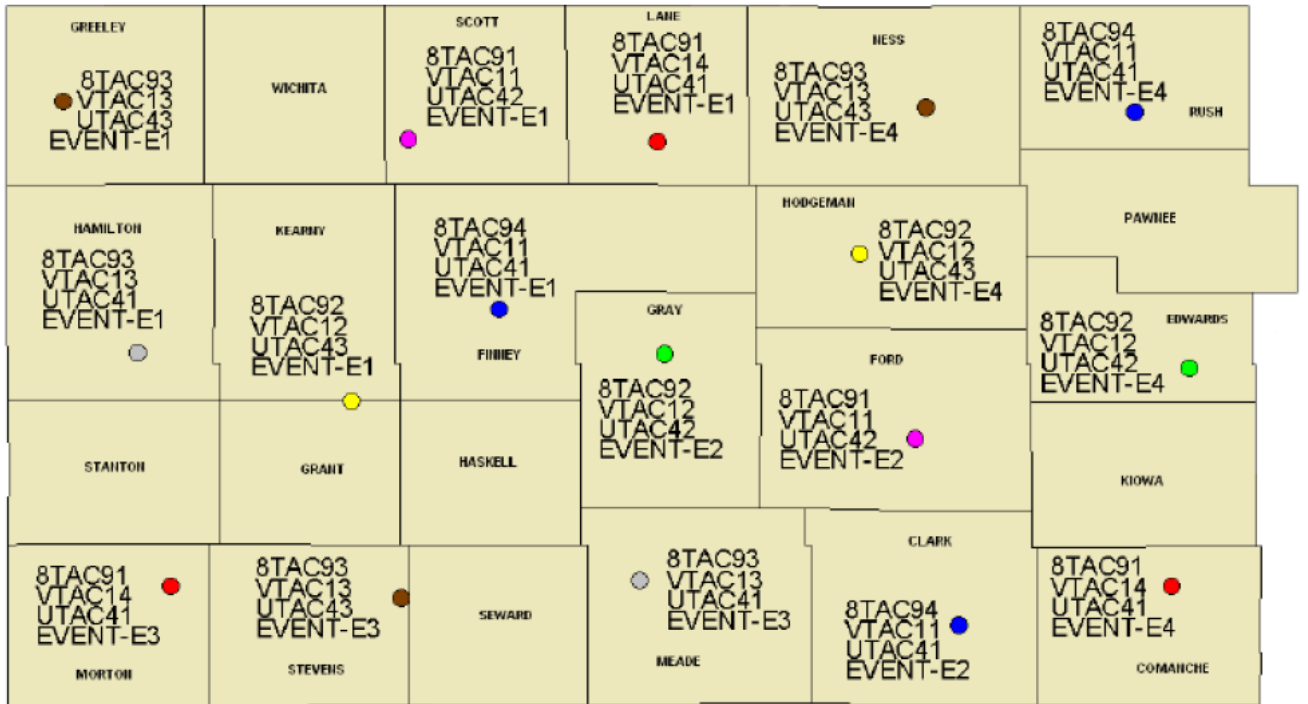

Southwest Kansas Mutual Aid Channels