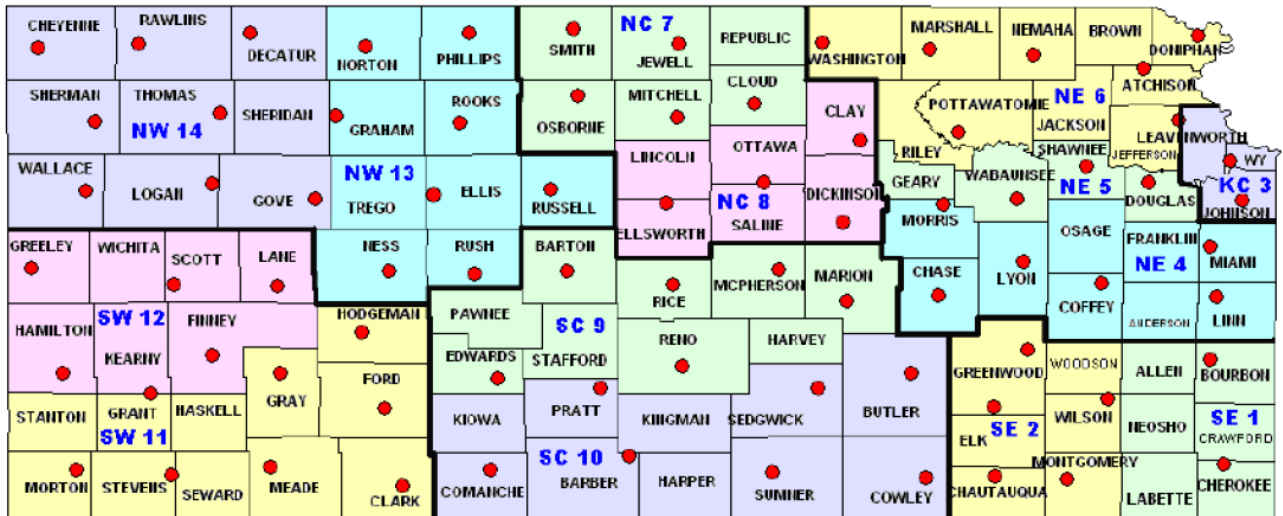

Kansas Homeland Security Regions and KDOT Tower Sites