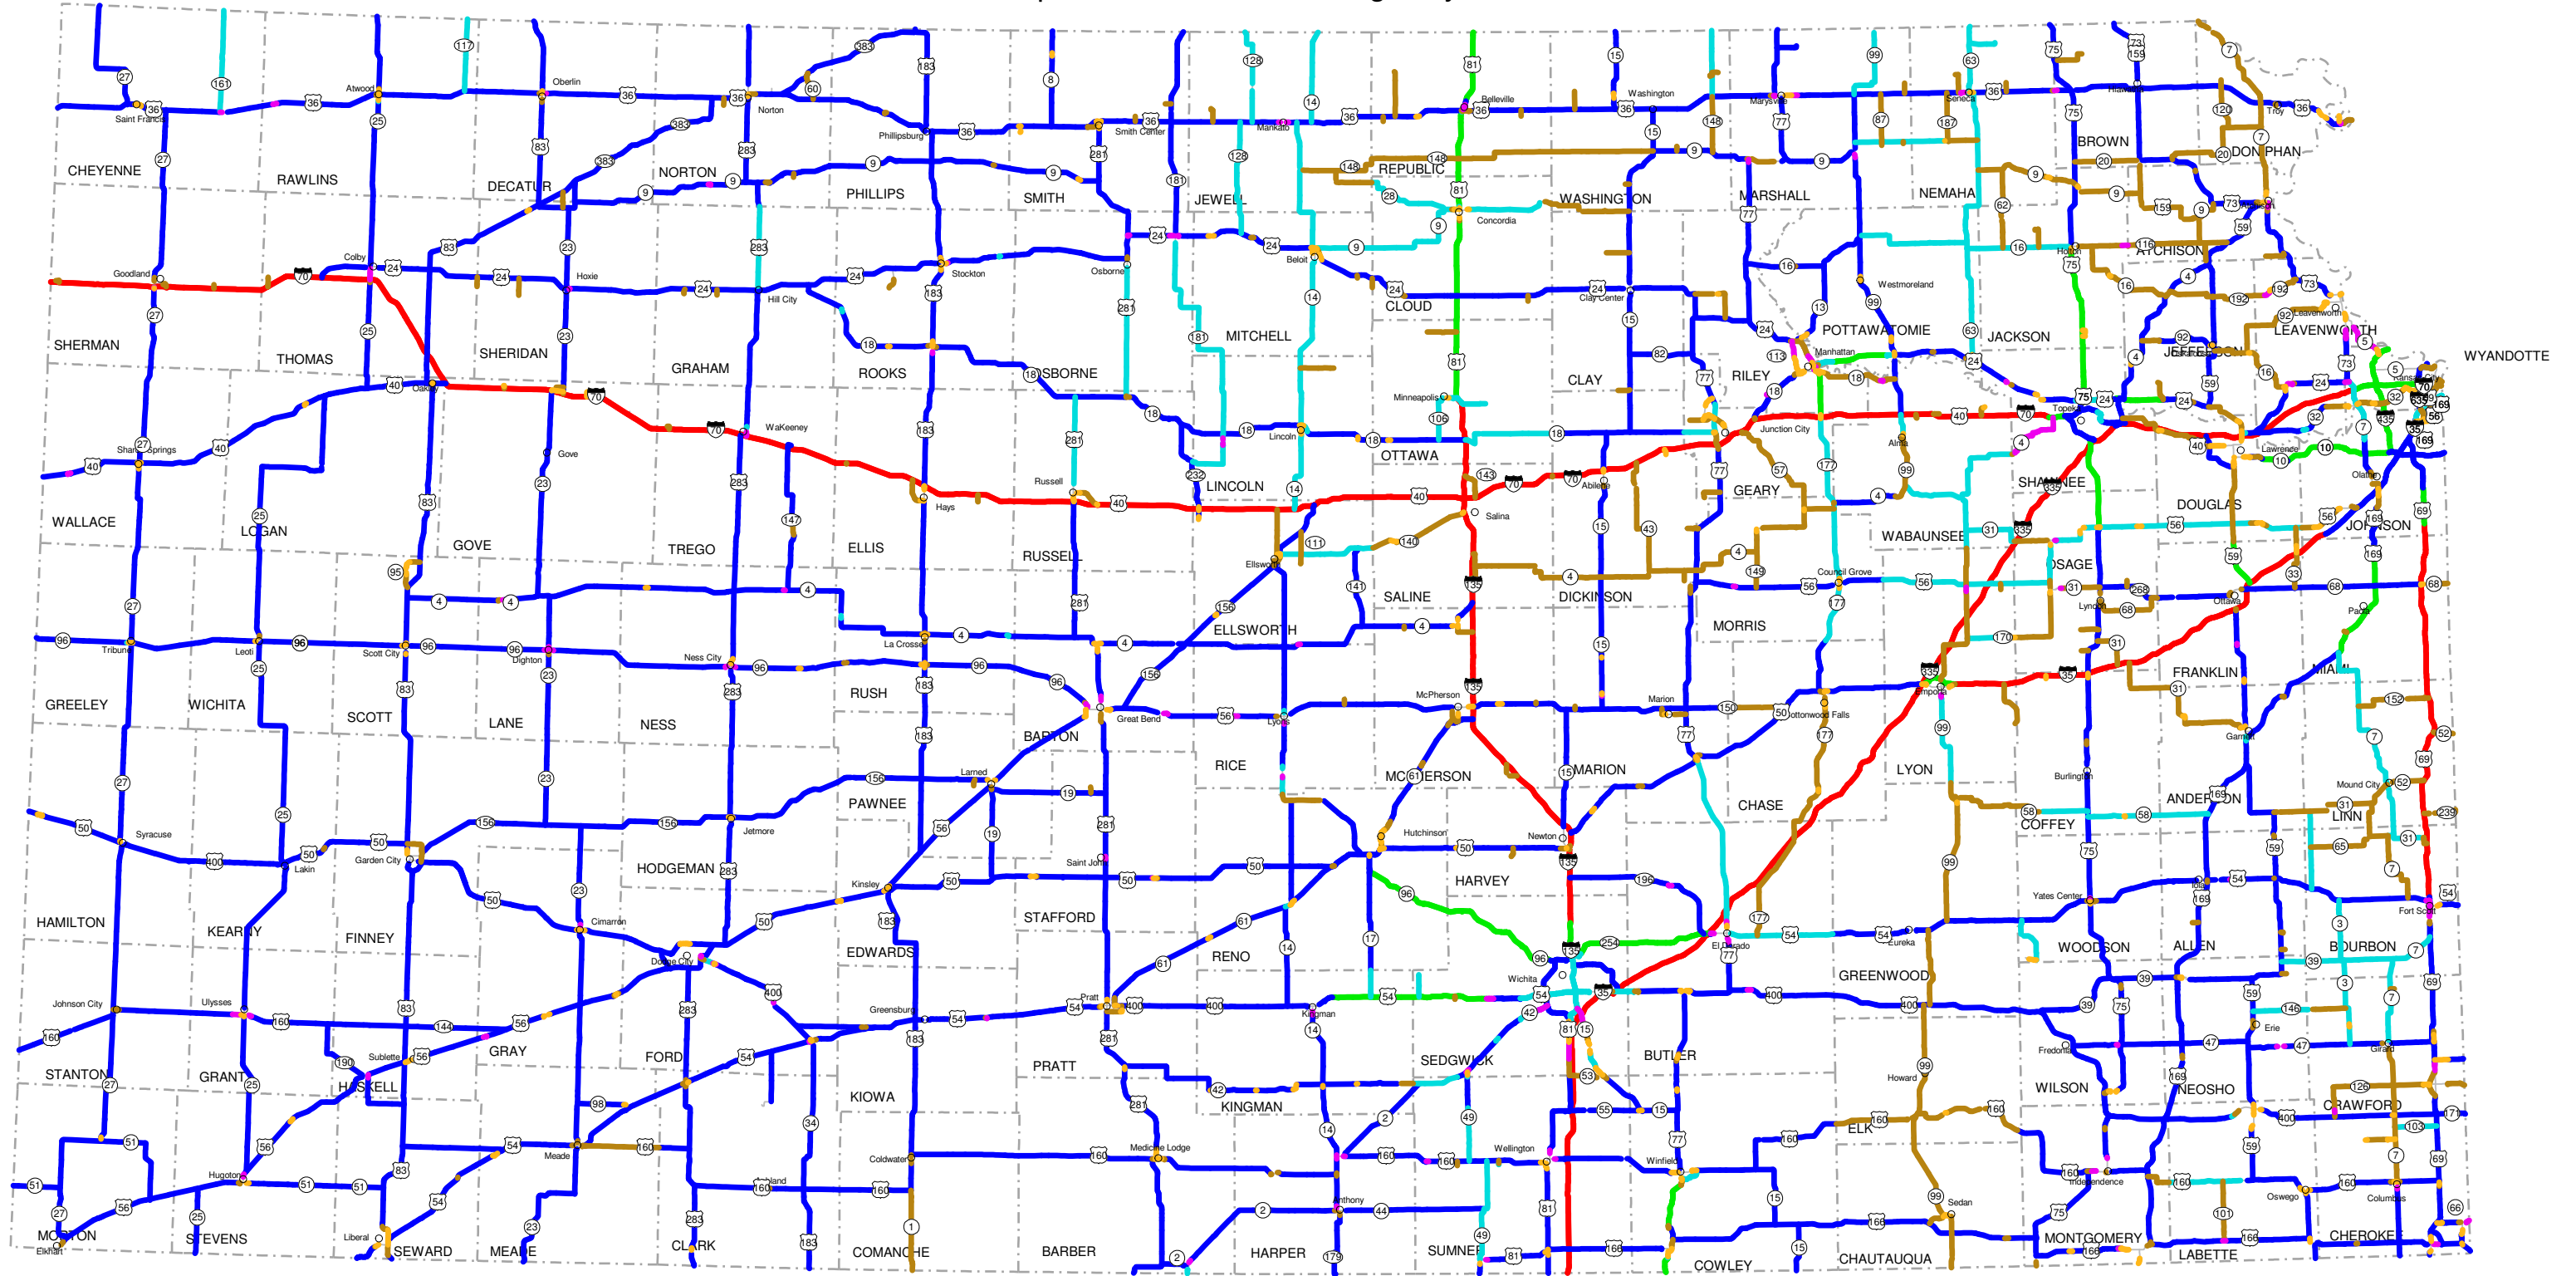

KANSAS

Speed Limits On Rural Highways

KDOT makes no warranties, guarantees, or representations for accuracy of this information and assumes no liability for errors or omissions.

Speed_2011.gws
8/8/11