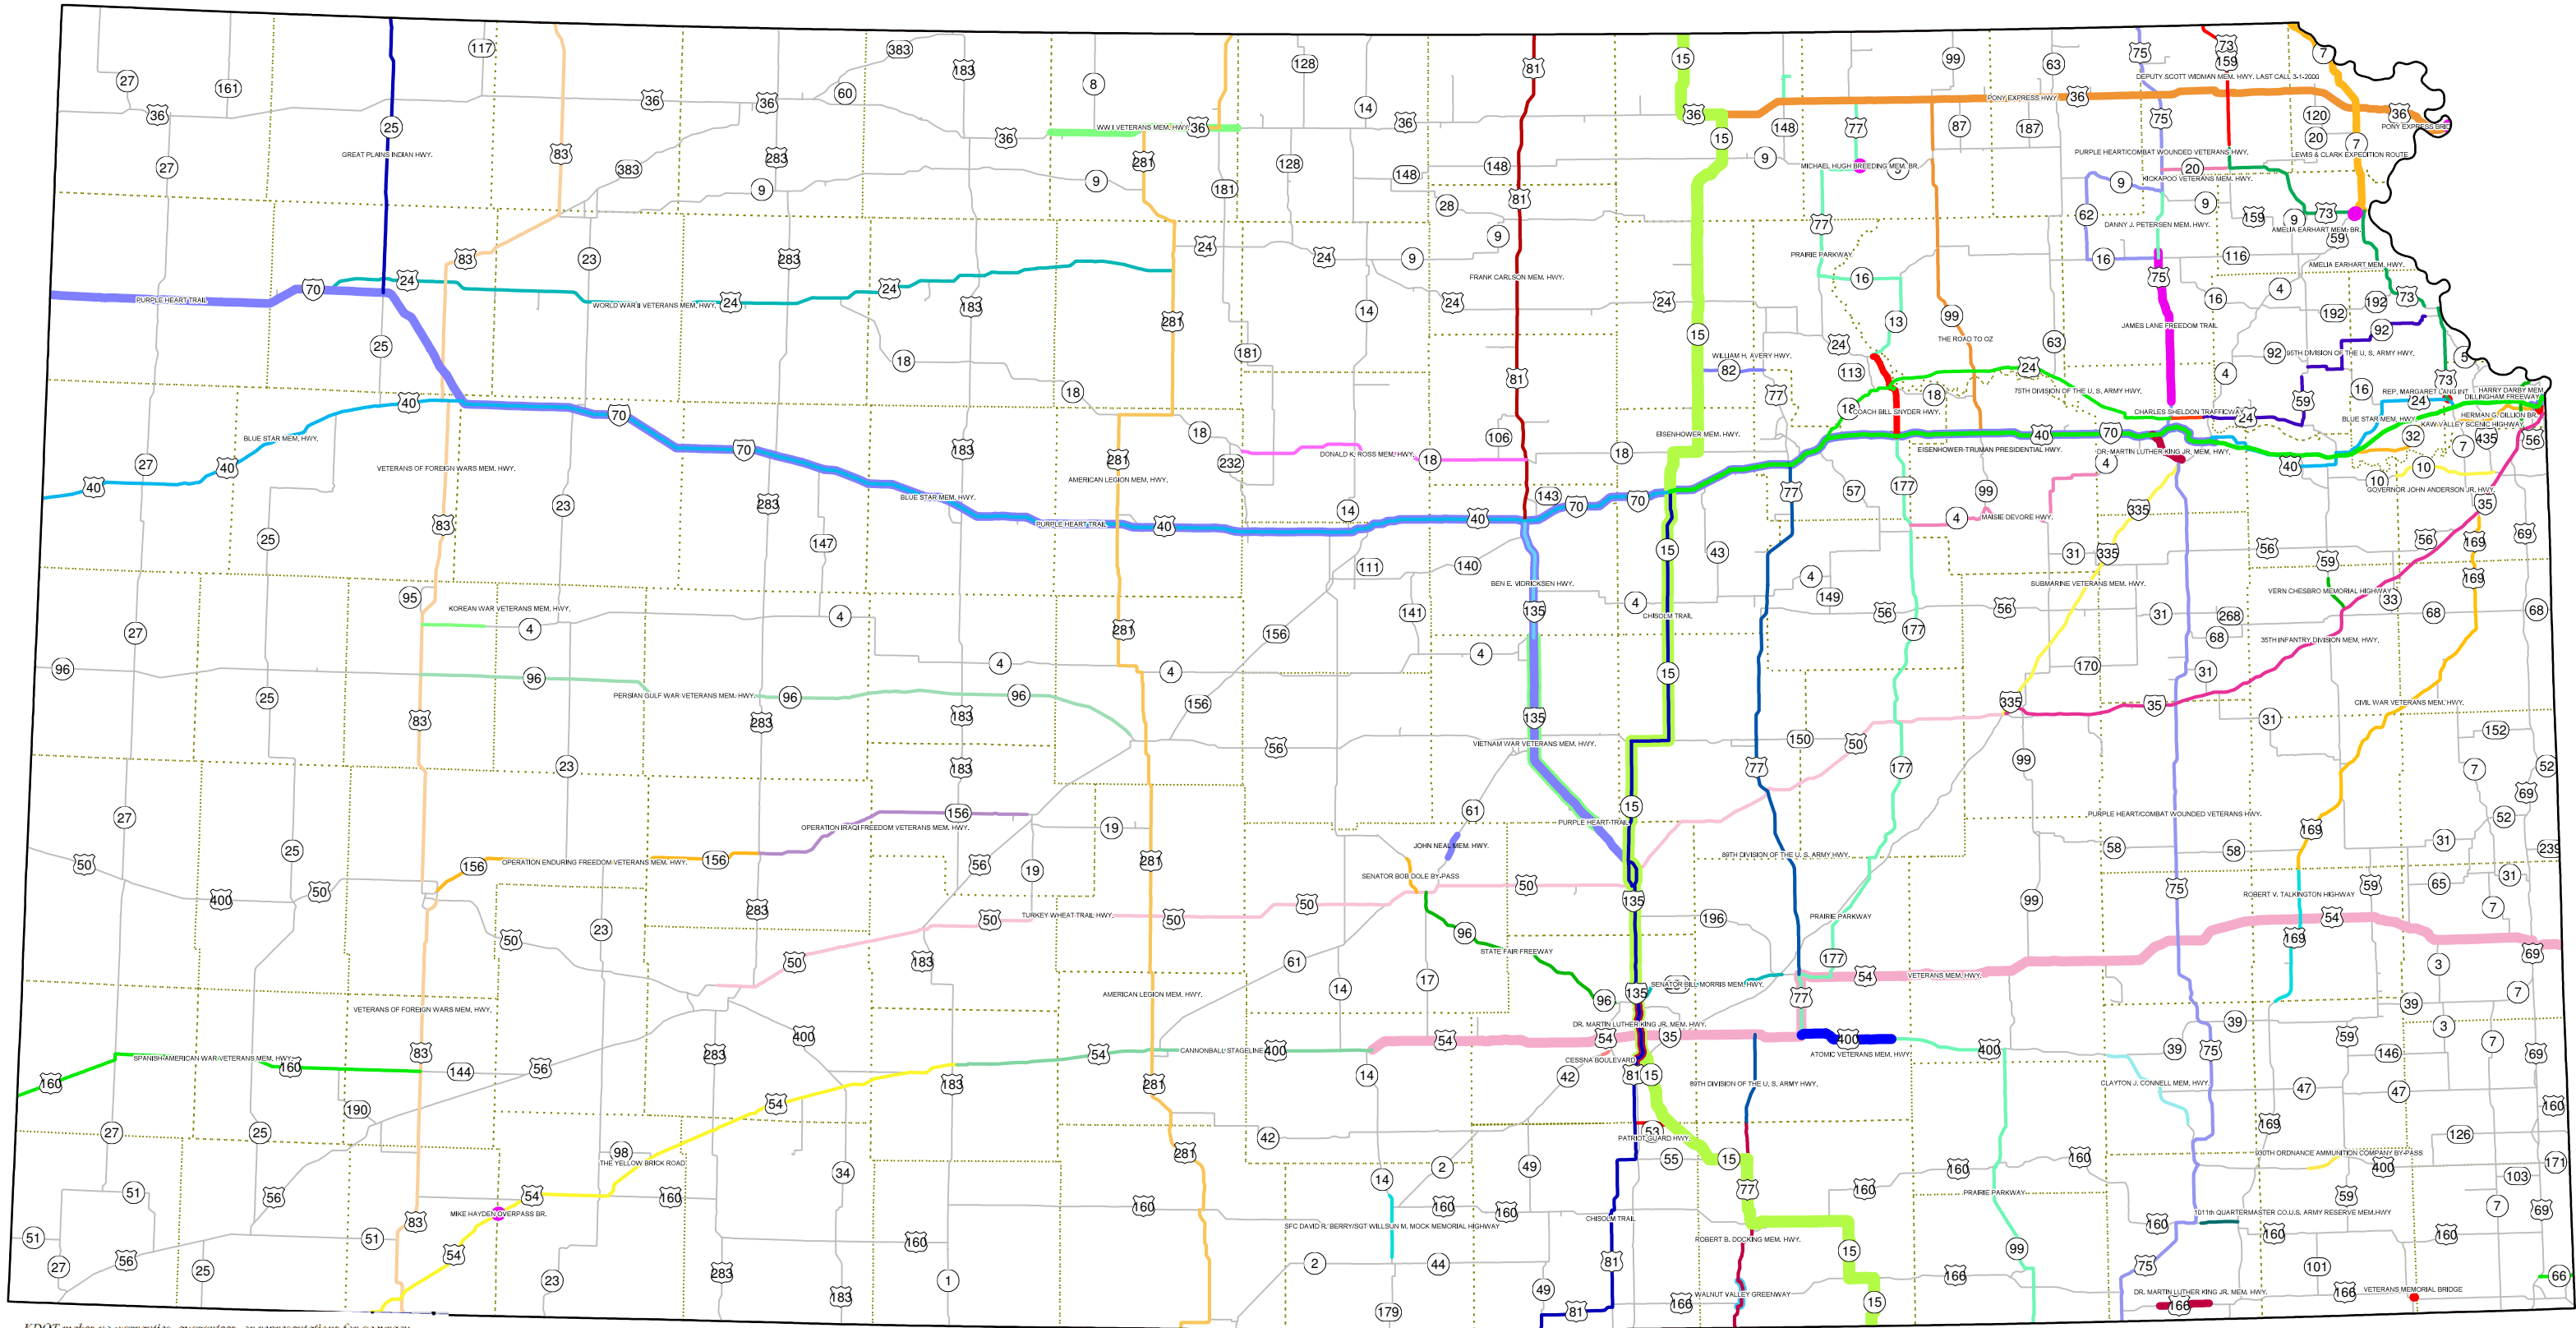

# Memorial Highways and Bridges

KDOT makes no warranties, guarantees, or representations for accuracy of this information and assumes no liability for errors or omissions.

- |  |                              |  |   |   |   |                                    |
|--|------------------------------|--|---|---|---|------------------------------------|
| EISENHOWER TRUMAN PRESIDENTIAL HWY.                  | BEN E. VIDRIKSEN HWY.        | DEPUTY SCOTT WIDMAN MEM. HWY. LAST CALL 3-1-2000 | KAW VALLEY SCENIC HIGHWAY                     | PATRIOT GUARD HWY.                        | SENATOR BILL MORRIS MEM. HWY.                             | VERN CHESBRO MEMORIAL HIGHWAY      |
| 1011th QUARTERMASTER CO. U.S. ARMY RESERVE MEM. HWY. | BLUE STAR MEM. HWY.          | DILLINGHAM FREEWAY                               | KICKAPOO VETERANS MEM. HWY.                   | PERSIAN GULF WAR VETERANS MEM. HWY.       | SENATOR BOB DOLE BY-PASS                                  | VETERANS MEM. HWY.                 |
| 35TH INFANTRY DIVISION MEM. HWY.                     | CANNONBALL STAGELINE         | DONALD K. ROSS MEM. HWY.                         | KOREAN WAR VETERANS MEM. HWY.                 | PONY EXPRESS BRIDGES                      | SFC DAVID R. BERRY/SGT WILLIS L. M. MOCK MEMORIAL HIGHWAY | VETERANS MEMORIAL BRIDGE           |
| 75TH DIVISION OF THE U. S. ARMY HWY.                 | CESSNA BOULEVARD             | DR. MARTIN LUTHER KING JR. MEM. HWY.             | LANE FREEDOM TRAIL                            | PONY EXPRESS HWY.                         | SPANISH-AMERICAN WAR VETERANS MEM. HWY.                   | VETERANS OF FOREIGN WARS MEM. HWY. |
| 89TH DIVISION OF THE U. S. ARMY HWY.                 | CHISOLM TRAIL                | EISENHOWER MEM. HWY.                             | LEWIS & CLARK EXPEDITION ROUTE                | PRAIRIE PARKWAY                           | STATE FAIR FREEWAY  | VIETNAM WAR VETERANS MEM. HWY.     |
| 930TH ORDNANCE AMMUNITION COMPANY BY-PASS            | CIVIL WAR VETERANS MEM. HWY. | FRANK CARLSON MEM. HWY.                          | MAISIE DEVORE HWY.                            | PURPLE HEART TRAIL                        | SUBMARINE VETERANS MEM. HWY.                              | WALNUT VALLEY GREENWAY             |
| 95TH DIVISION OF THE U. S. ARMY HWY.                 | CLAYTON J. CONNELL MEM. HWY. | GOVERNOR JOHN ANDERSON JR. HWY.                  | MICHAEL HUGH BREEDING MEM. BR.                | PURPLE HEART/COMBAT WOUNDED VETERANS HWY. | THE ROAD TO OZ  | WILLIAM H. AVERY HWY.              |
| AMELIA EARHART MEM. BR.                              | COACH BILL SNYDER HWY.       | GREAT PLAINS INDIAN HWY.                         | MIKE HAYDEN OVERPASS BR.                      | REP. MARGARET LANG INT.                   | THE YELLOW BRICK ROAD                                     | WORLD WAR II VETERANS MEM. HWY.    |
| AMELIA EARHART MEM. HWY.                             | DANNY J. PETERSEN MEM. HWY.  | HARRY DARBY MEM. HWY.                            | OPERATION ENDURING FREEDOM VETERANS MEM. HWY. | ROBERT B. DOCKING MEM. HWY.               | TURKEY WHEAT TRAIL HWY.                                   | WW I VETERANS MEM. HWY.            |
| AMERICAN LEGION MEM. HWY.                            |                              | HERMAN G. DILLION BR.                            | OPERATION IRAQI FREEDOM VETERANS MEM. HWY.    | ROBERT V. TALKINGTON HIGHWAY              | US-66 HISTORIC HWY.                                       | JOHN NEAL MEM. HWY.                |
| ATOMIC VETERANS MEM. HWY.                            |                              |  |   |   |   |                                    |