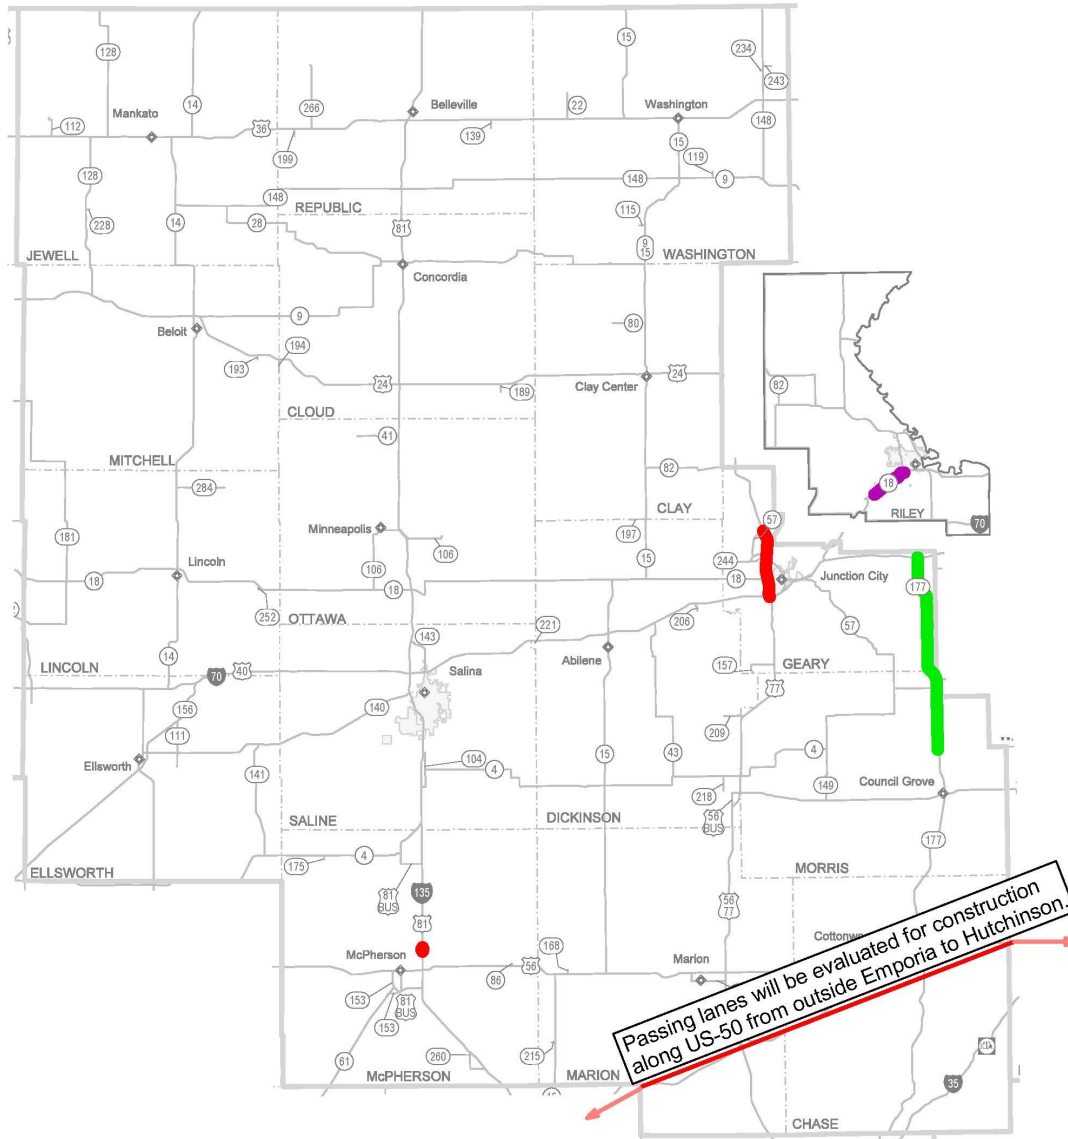

North Central Kansas Modernization and Expansion Projects

- Projects Announced in February 2011
- Modernization Projects
- Expansion Projects

Map Prepared by
Kansas Department of Transportation
Bureau of Transportation Planning
May 2011