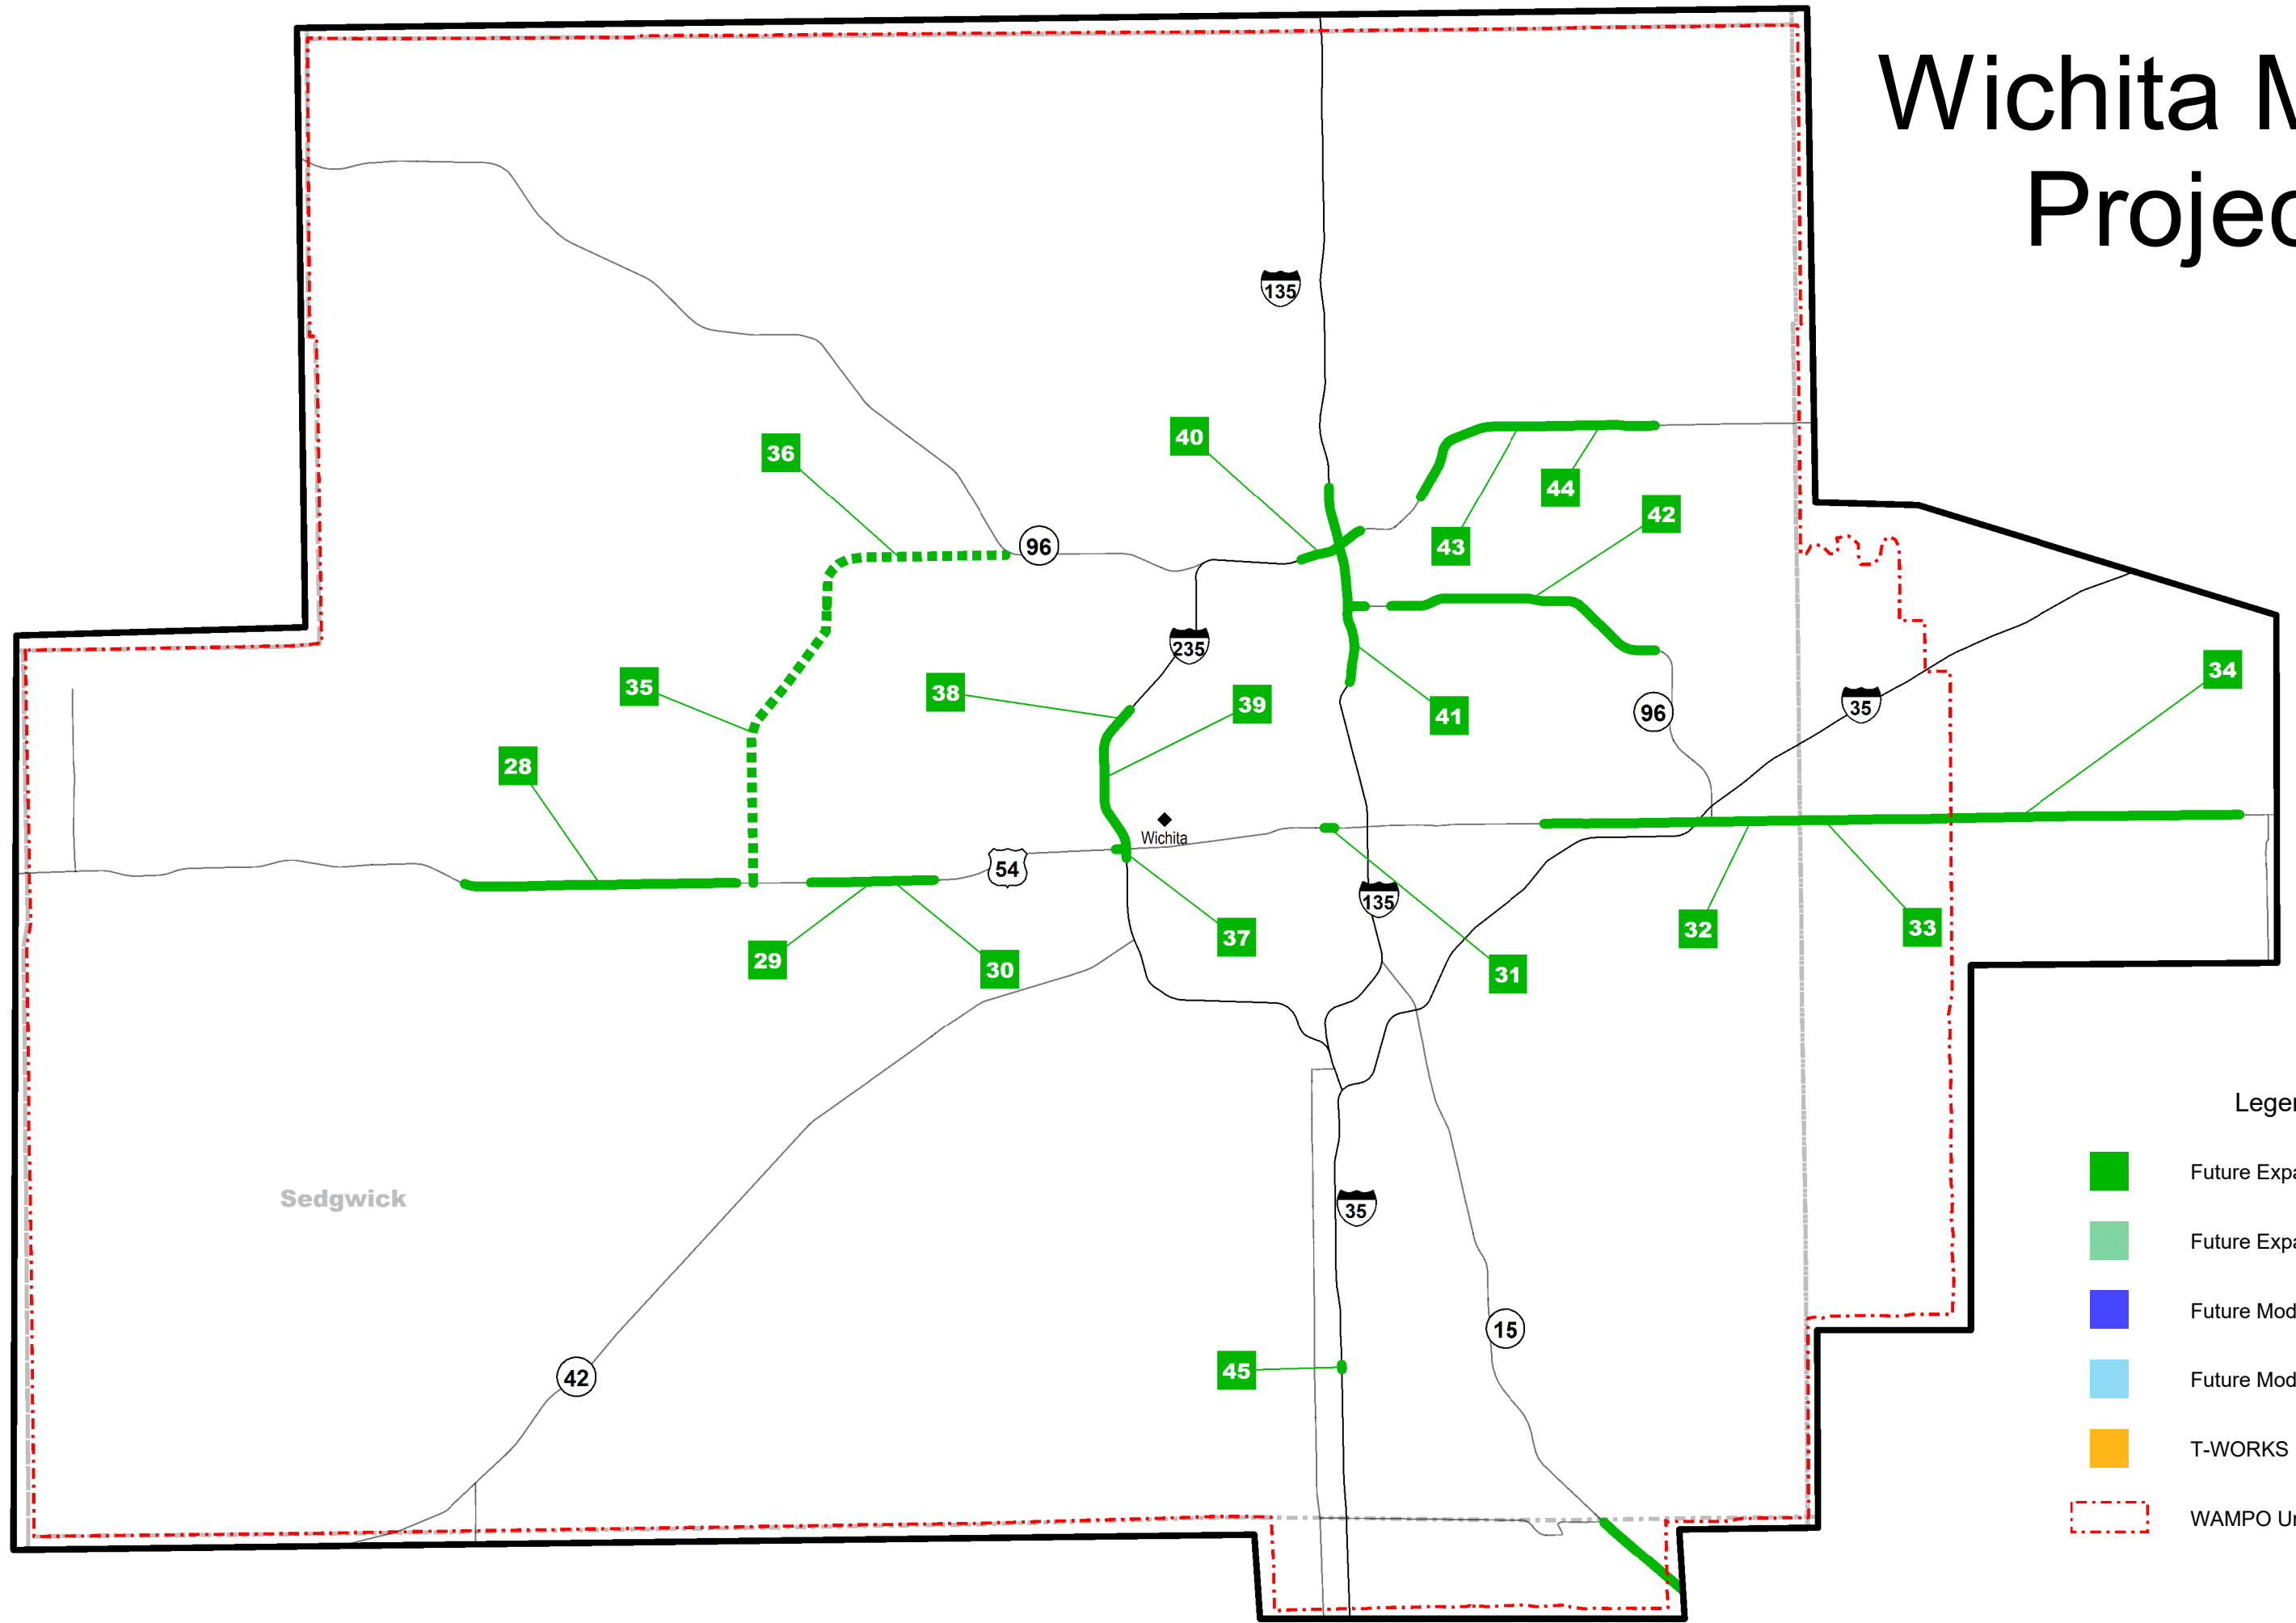

Wichita Metro Projects

Legend

- Future Expansion Candidate
- Future Expansion Study
- Future Modernization Candidate
- Future Modernization Study
- T-WORKS
- WAMPO Urban Boundary