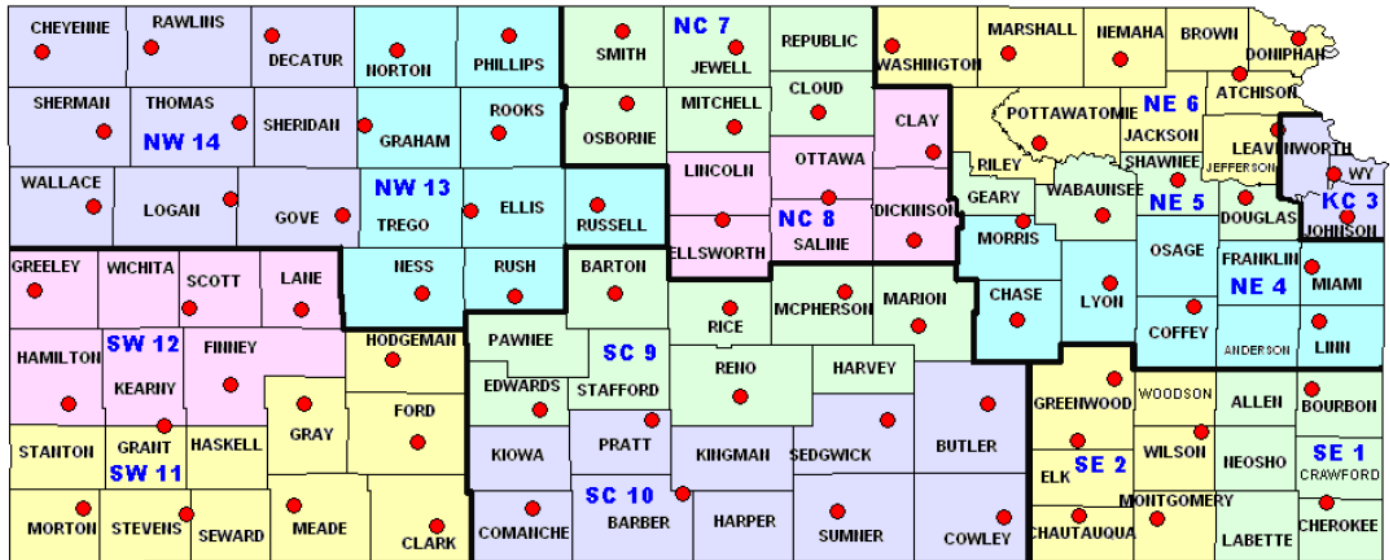

Kansas Homeland Security Regions and KDOT Tower Sites