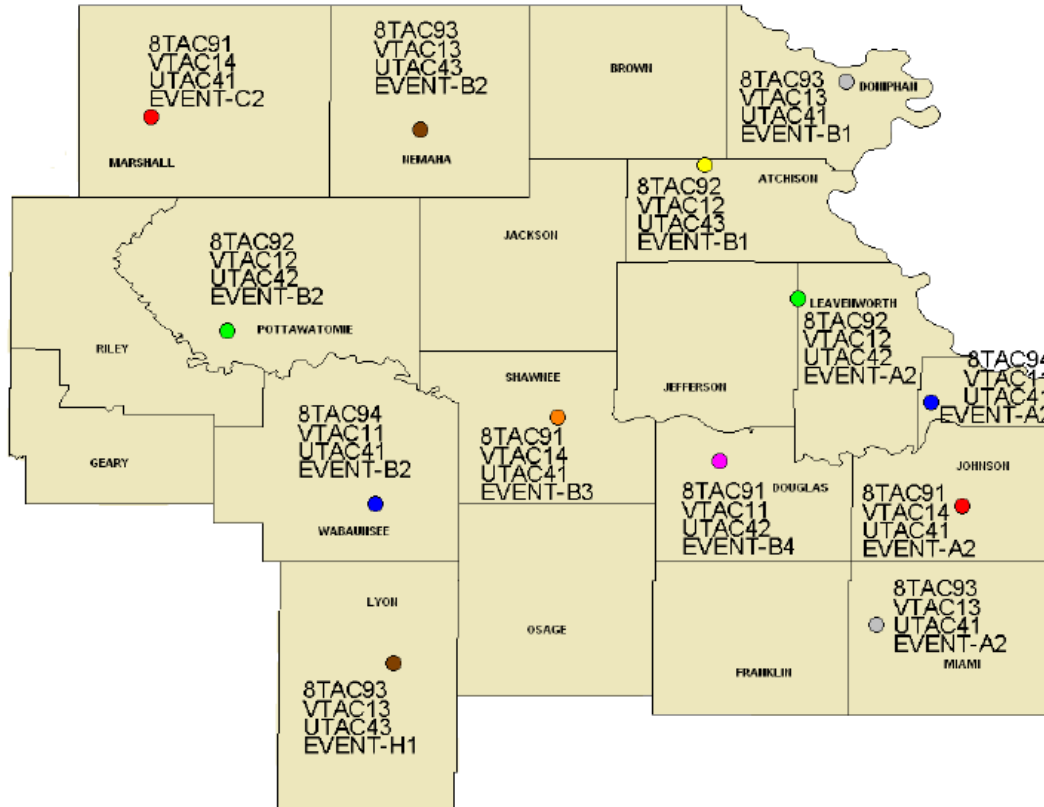

Northeast Kansas Mutual Aid Channels