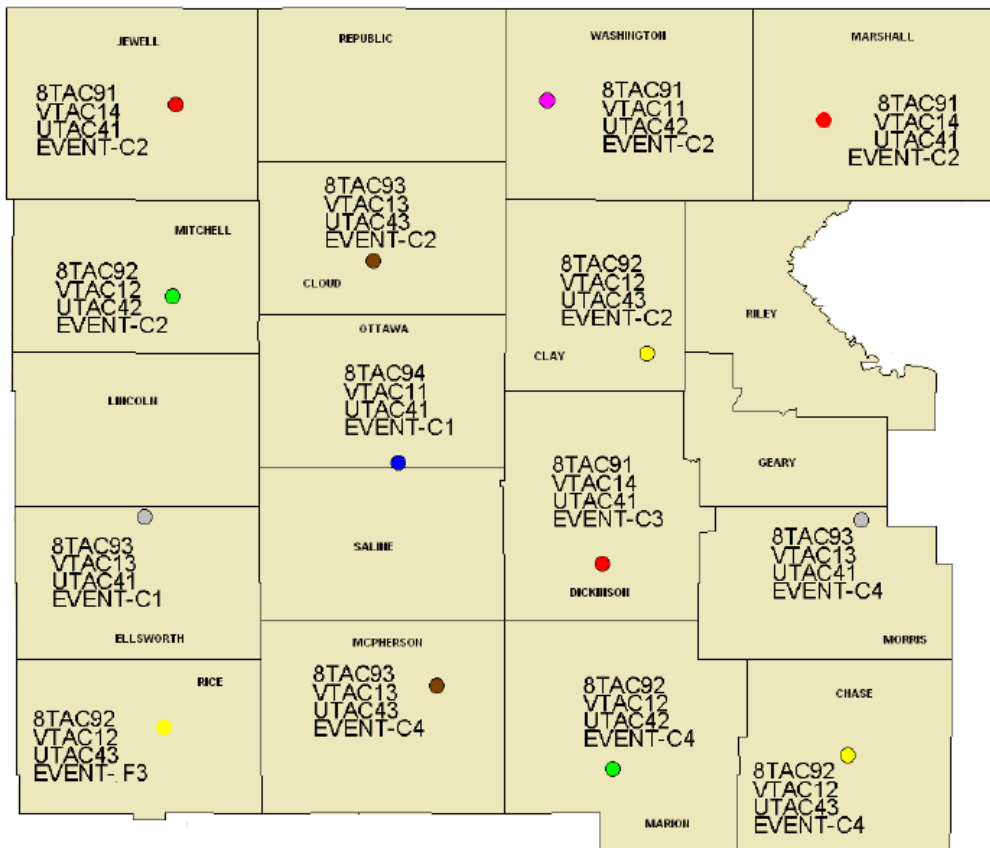

North Central Kansas Mutual Aid Channels