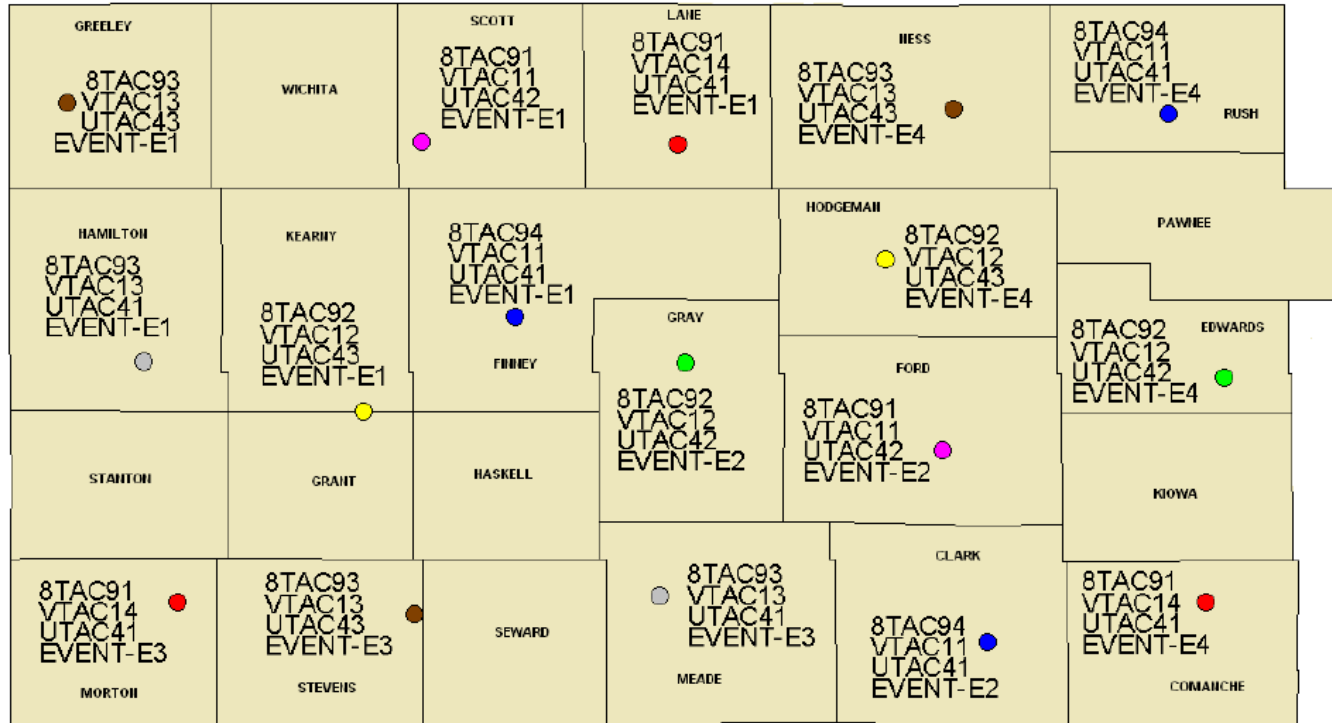

Northeast Kansas Mutual Aid Channels

Southeast Kansas Mutual Aid Channels

North Central Kansas Mutual Aid Channels

South Central Kansas Mutual Aid Channels

Northwest Kansas Mutual Aid Channels

CHEYENNE  8TAC94 VTAC11 UTAC41 EVENT-D3	RAWLINS  8TAC91 VTAC11 UTAC42 EVENT-D3	DECATUR  8TAC92 VTAC12 UTAC42 EVENT-D2	NORTON  8TAC92 VTAC12 UTAC43 EVENT-D2	PHILLIPS  8TAC93 VTAC13 UTAC43 EVENT-D2	SMITH  8TAC93 VTAC13 UTAC41 EVENT-D2
SHERMAN 8TAC91 VTAC14 UTAC41 EVENT-D3 	THOMAS 8TAC93 VTAC13 UTAC43 EVENT-D3 	SHERIDAN 	GRAHAM 8TAC94 VTAC11 UTAC41 EVENT-D2	ROOKS  8TAC91 VTAC14 UTAC41 EVENT-D2	OSBORNE  8TAC92 VTAC12 UTAC43 EVENT-D1
WALLACE 8TAC92 VTAC12 UTAC42 EVENT-D3 	LOGAN 8TAC92 VTAC12 UTAC43 EVENT-D4 	GOVE 8TAC93 VTAC13 UTAC41 EVENT-D4 	TREGO	ELLIS  8TAC92 VTAC12 UTAC42 EVENT-D1	RUSSELL  8TAC91 VTAC11 UTAC42 EVENT-D1

Southwest Kansas Mutual Aid Channels

Standardized Interoperability Template for 800 MHz P25 Radio System

- The state is divided into 14 zones which correspond with the Homeland Security Regions
- Each zone's talkgroups are set up Identical to correspond with the position of the channel selector on the radio (the first 7 channels are named the same in all zones)
- The channel is named with the region and zone indicator and then the discipline
Example: SE1-PSAP is the Southeast Region, Zone 1, PSAP talkgroup
- Use the county listing to find which zone you need to be in to communicate within the appropriate talkgroup, then set your radio to that zone and turn your channel selector knob to get to the correct channel (talkgroup)
- Listing of the channels in each zone:
 - 1 – PSAP (Public Safety Answering Point, dispatch centers)
 - 2 – MED (Hospitals/Medical)
 - 3 – TAC 1 (regional Tactical talkgroup for all disciplines)
 - 4 – TAC 2 (regional Tactical talkgroup for all disciplines)
 - 5 – AES (regional AES encrypted talkgroup for LEO)
 - 6 – KDEM-CALL (hailing talkgroup for KDEM)
 - 7 – NWS (National Weather Service)