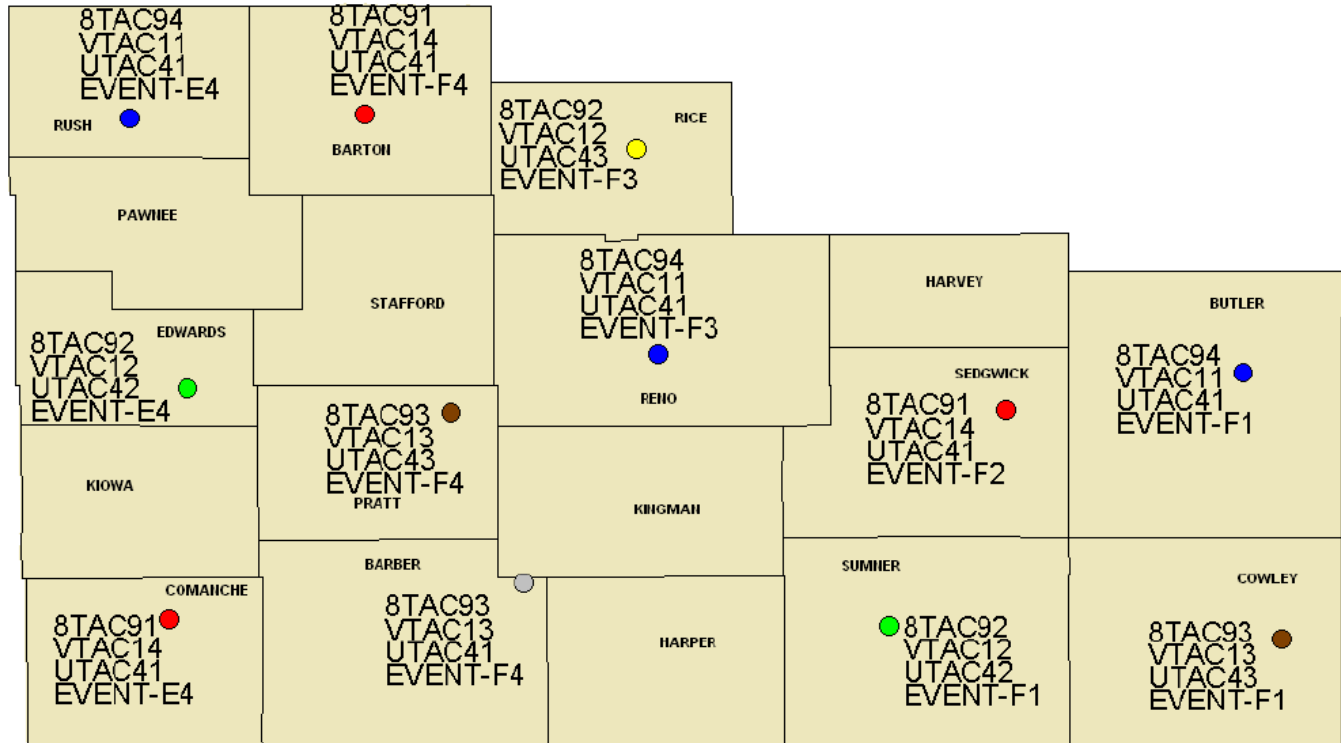

Northeast Kansas Mutual Aid Channels

Southeast Kansas Mutual Aid Channels

North Central Kansas Mutual Aid Channels

South Central Kansas Mutual Aid Channels

Northwest Kansas Mutual Aid Channels

CHEYENNE  8TAC94 VTAC11 UTAC41 EVENT-D3	RAWLINS  8TAC91 VTAC11 UTAC42 EVENT-D3	DECATUR  8TAC92 VTAC12 UTAC42 EVENT-D2	NORTON  8TAC92 VTAC12 UTAC43 EVENT-D2	PHILLIPS  8TAC93 VTAC13 UTAC43 EVENT-D2	SMITH  8TAC93 VTAC13 UTAC41 EVENT-D2
SHERMAN 8TAC91 VTAC14 UTAC41 EVENT-D3 	THOMAS 8TAC93 VTAC13 UTAC43 EVENT-D3 	SHERIDAN 	GRAHAM 8TAC94 VTAC11 UTAC41 EVENT-D2	ROOKS  8TAC91 VTAC14 UTAC41 EVENT-D2	OSBORNE  8TAC92 VTAC12 UTAC43 EVENT-D1
WALLACE 8TAC92 VTAC12 UTAC42 EVENT-D3 	LOGAN 8TAC92 VTAC12 UTAC43 EVENT-D4 	GOVE 8TAC93 VTAC13 UTAC41 EVENT-D4 	TREGO	ELLIS  8TAC92 VTAC12 UTAC42 EVENT-D1	RUSSELL  8TAC91 VTAC11 UTAC42 EVENT-D1

Southwest Kansas Mutual Aid Channels

Standardized Interoperability Template for 800 MHz P25 Radio System

- The state is divided into 14 zones which correspond with the Homeland Security Regions
- Each zone's talkgroups are set up Identical to correspond with the position of the channel selector on the radio (the first 7 channels are named the same in all zones)
- The channel is named with the region and zone indicator and then the discipline
Example: SE1-PSAP is the Southeast Region, Zone 1, PSAP talkgroup
- Use the county listing to find which zone you need to be in to communicate within the appropriate talkgroup, then set your radio to that zone and turn your channel selector knob to get to the correct channel (talkgroup)
- Listing of the channels in each zone:
 - 1 – PSAP (Public Safety Answering Point, dispatch centers)
 - 2 – MED (Hospitals/Medical)
 - 3 – TAC 1 (regional Tactical talkgroup for all disciplines)
 - 4 – TAC 2 (regional Tactical talkgroup for all disciplines)
 - 5 – AES (regional AES encrypted talkgroup for LEO)
 - 6 – KDEM-CALL (hailing talkgroup for KDEM)
 - 7 – NWS (National Weather Service)