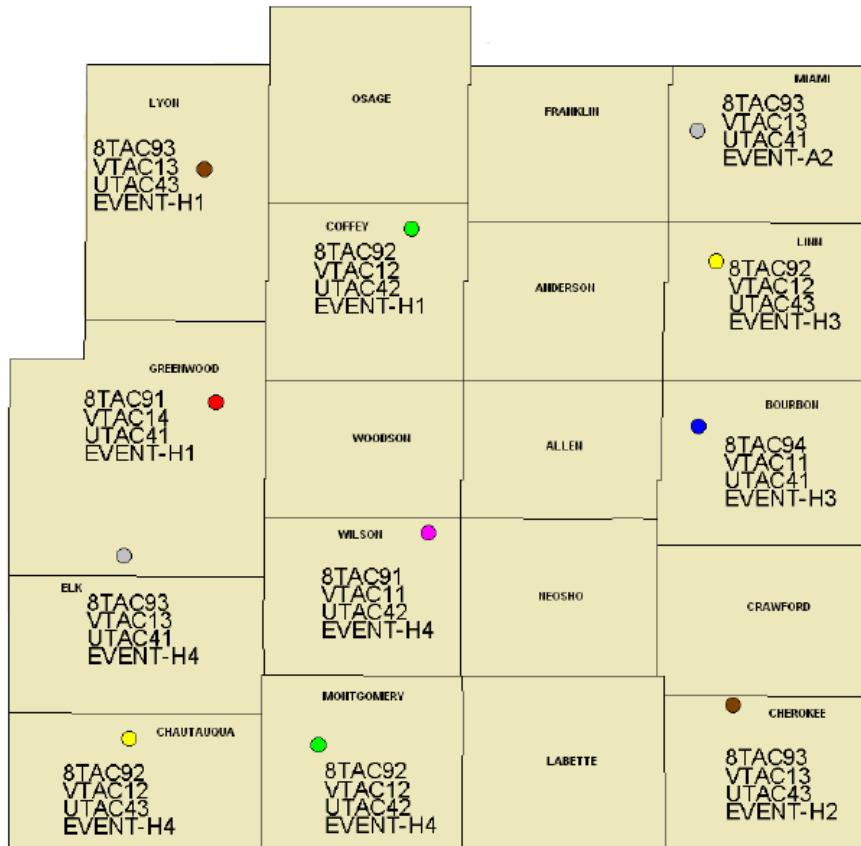

*Simplex channels only

EVENT CHANNELS

The label is the Troop designation plus the event channel number.

EVENT C2= Troop C, Event Channel 2

Request for MOTOBRIDGE Channel Assignment

- 1.) Originating caller contacts KHP Dispatch on Radio Call-In channel and identifies their county location.
- 2.) Originating caller requests radio patch to other user. (Caller must provide KHP Dispatch with users TAC bands and locations needing patched together. For example, Shawnee Co. VHF to Shawnee Co. 800.)
- 3.) KHP Dispatch patches the requested channels together through the MOTOBRIDGE console.
- 4.) KHP will then contact the users on the Call-In channels advising them the TAC channels are patched and ready for use.
- 5.) Originating caller completes intended communication with targeted user.
- 6.) Originating caller contacts KHP Dispatch on Radio Call-In channel to cancel the MOTOBRIDGE patch.

Northeast Kansas Mutual Aid Channels

Southeast Kansas Mutual Aid Channels

North Central Kansas Mutual Aid Channels

South Central Kansas Mutual Aid Channels

Northwest Kansas Mutual Aid Channels

CHEYENNE  8TAC94 VTAC11 UTAC41 EVENT-D3	RAWLINS  8TAC91 VTAC11 UTAC42 EVENT-D3	DECATUR  8TAC92 VTAC12 UTAC42 EVENT-D2	NORTON  8TAC92 VTAC12 UTAC43 EVENT-D2	PHILLIPS  8TAC93 VTAC13 UTAC43 EVENT-D2	SMITH  8TAC93 VTAC13 UTAC41 EVENT-D2
SHERMAN 8TAC91 VTAC14 UTAC41 EVENT-D3 	THOMAS 8TAC93 VTAC13 UTAC43 EVENT-D3 	SHERIDAN 	GRAHAM 8TAC94 VTAC11 UTAC41 EVENT-D2	ROOKS  8TAC91 VTAC14 UTAC41 EVENT-D2	OSBORNE  8TAC92 VTAC12 UTAC43 EVENT-D1
WALLACE 8TAC92 VTAC12 UTAC42 EVENT-D3 	LOGAN 8TAC92 VTAC12 UTAC43 EVENT-D4 	GOVE 8TAC93 VTAC13 UTAC41 EVENT-D4 	TREGO	ELLIS  8TAC92 VTAC12 UTAC42 EVENT-D1	RUSSELL  8TAC91 VTAC11 UTAC42 EVENT-D1