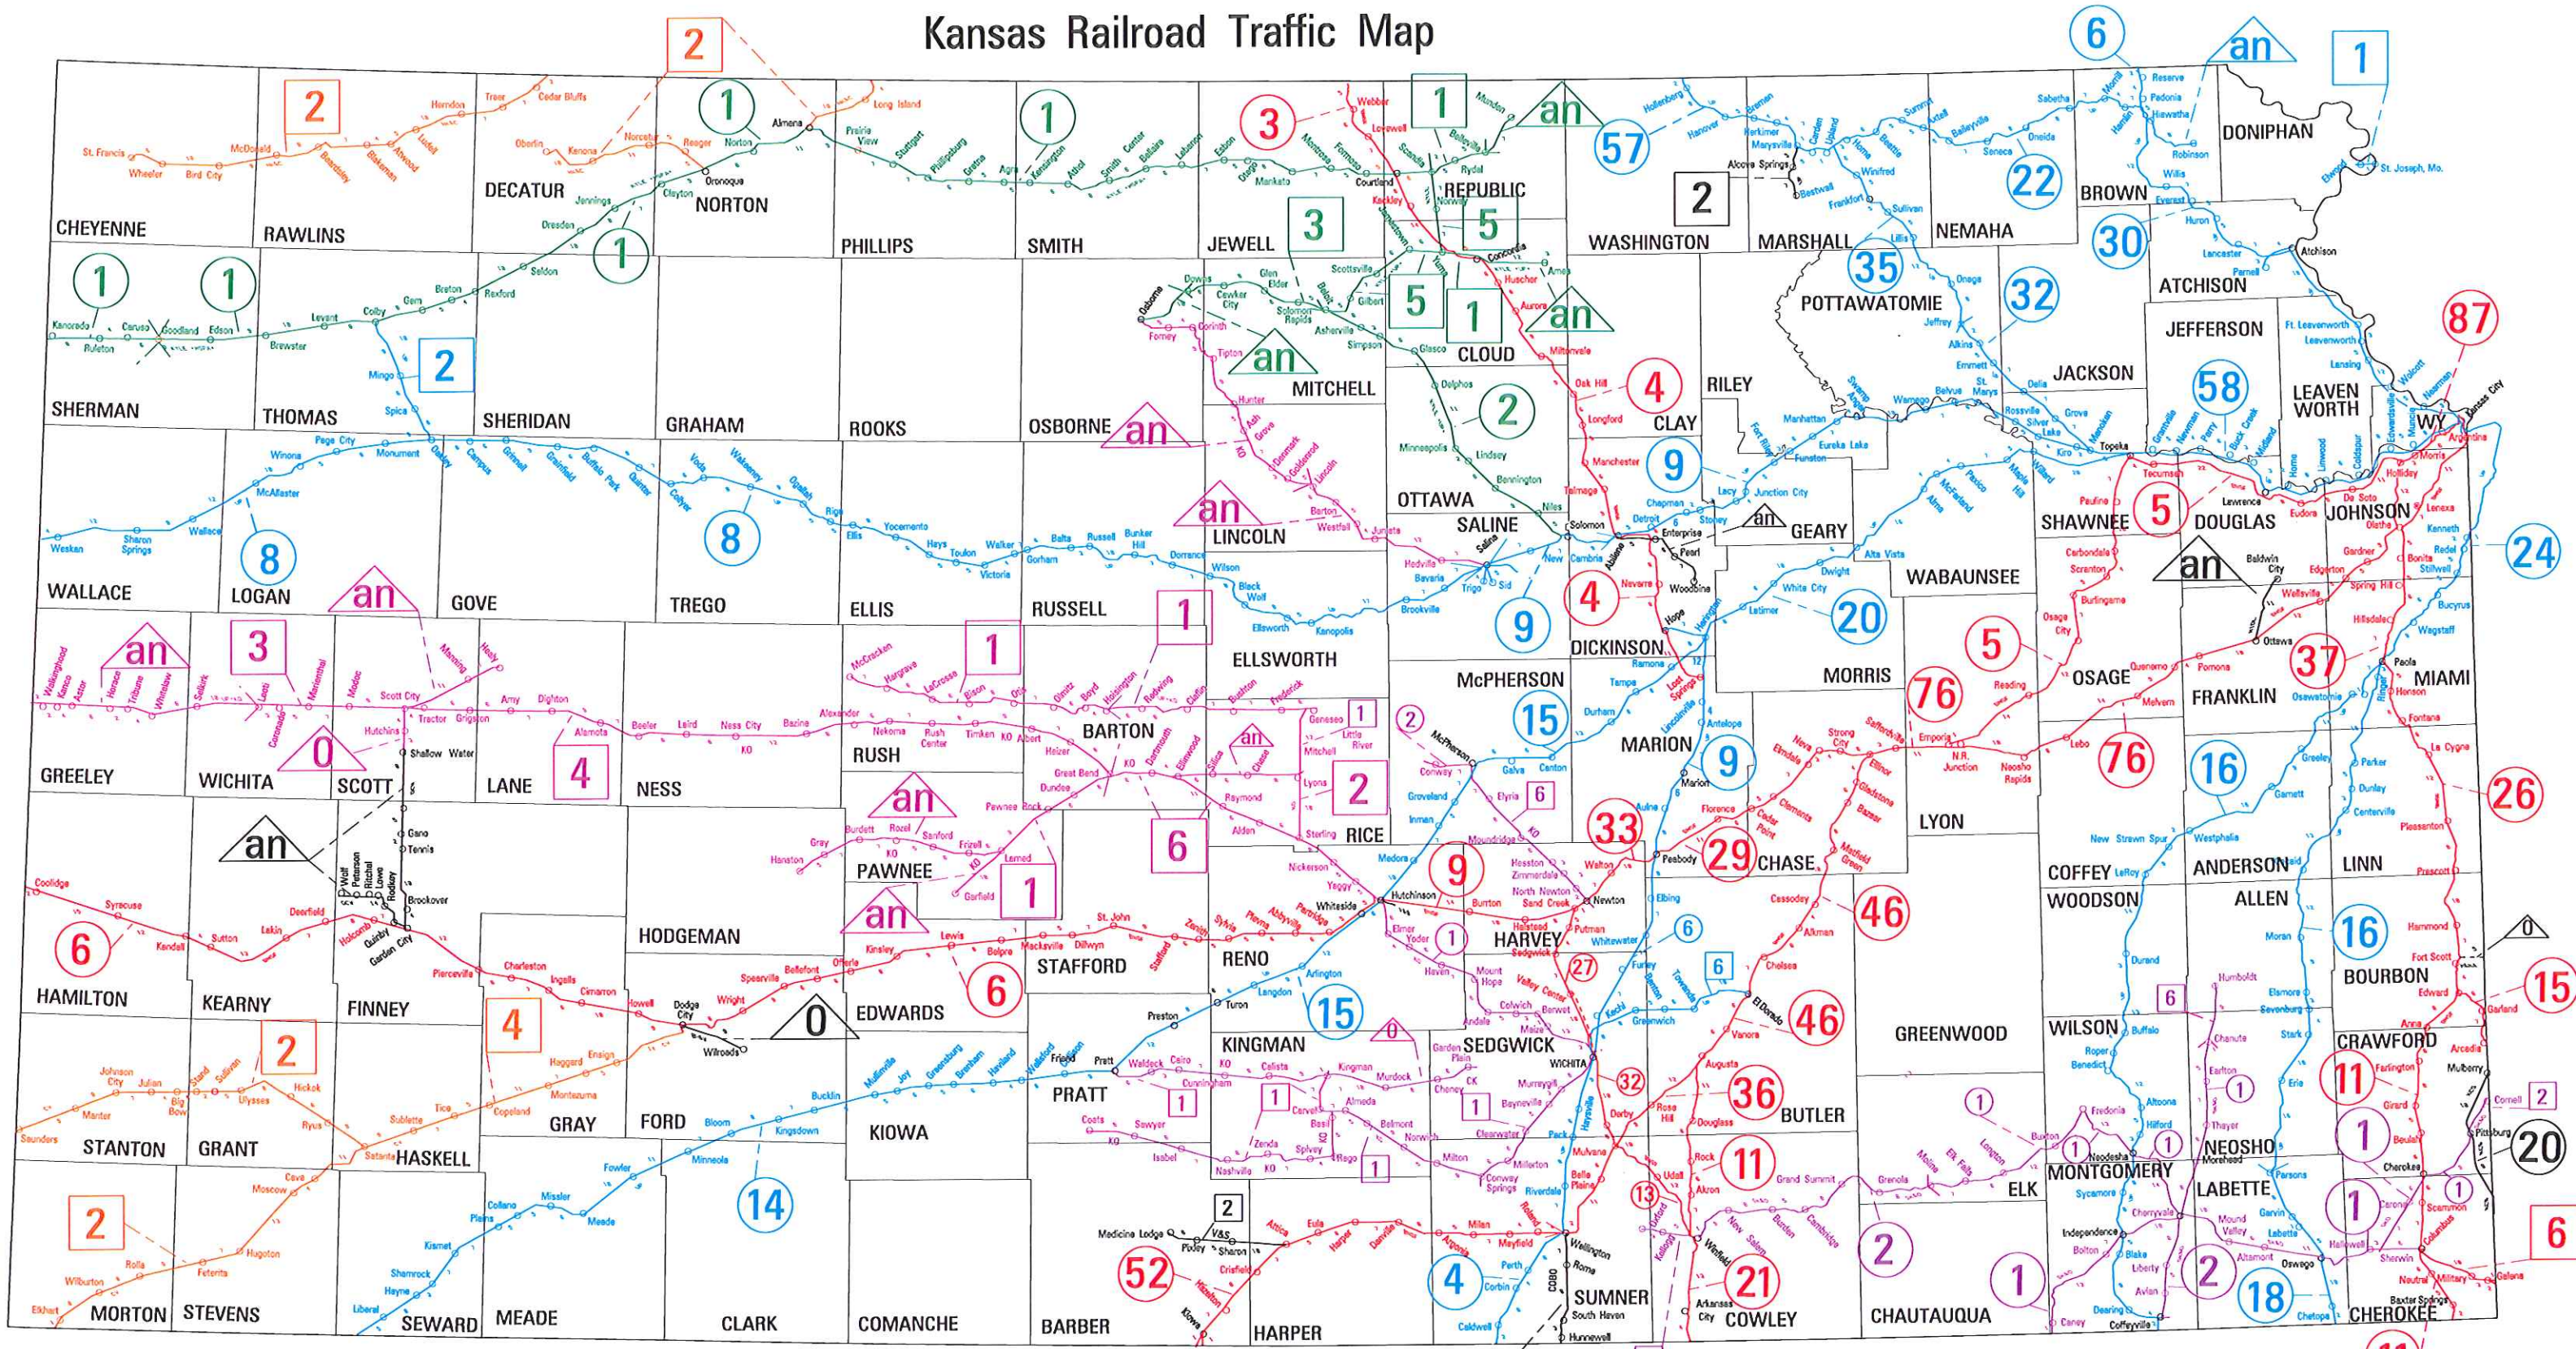

Kansas Railroad Traffic Map

RAILROAD	MILEAGE
ASV	18
BH&W	9
BNSF	1237
CV	179
COBO	18
GCW	45
K&O	78.3
KCS	18
KCT	6
KYLE	38.3
MIDL	11
M&NA	8
NK&C	122
SK&O	305
UP	1535
V&S	24

- = TRAINS PER DAY
- = TRAINS PER WEEK
- △ = TRAINS PER MONTH
- △an = TRAINS AS NEEDED (less than 1 per week)
- △0 = OUT OF SERVICE (no train traffic)
- △A = TO BE ABANDONED

KANSAS DEPARTMENT OF TRANSPORTATION
BUREAU OF DESIGN
COORDINATING SECTION

2012-2013

12th Floor

Train traffic counts are provided to KDOT annually by railroad companies and are subject to change.