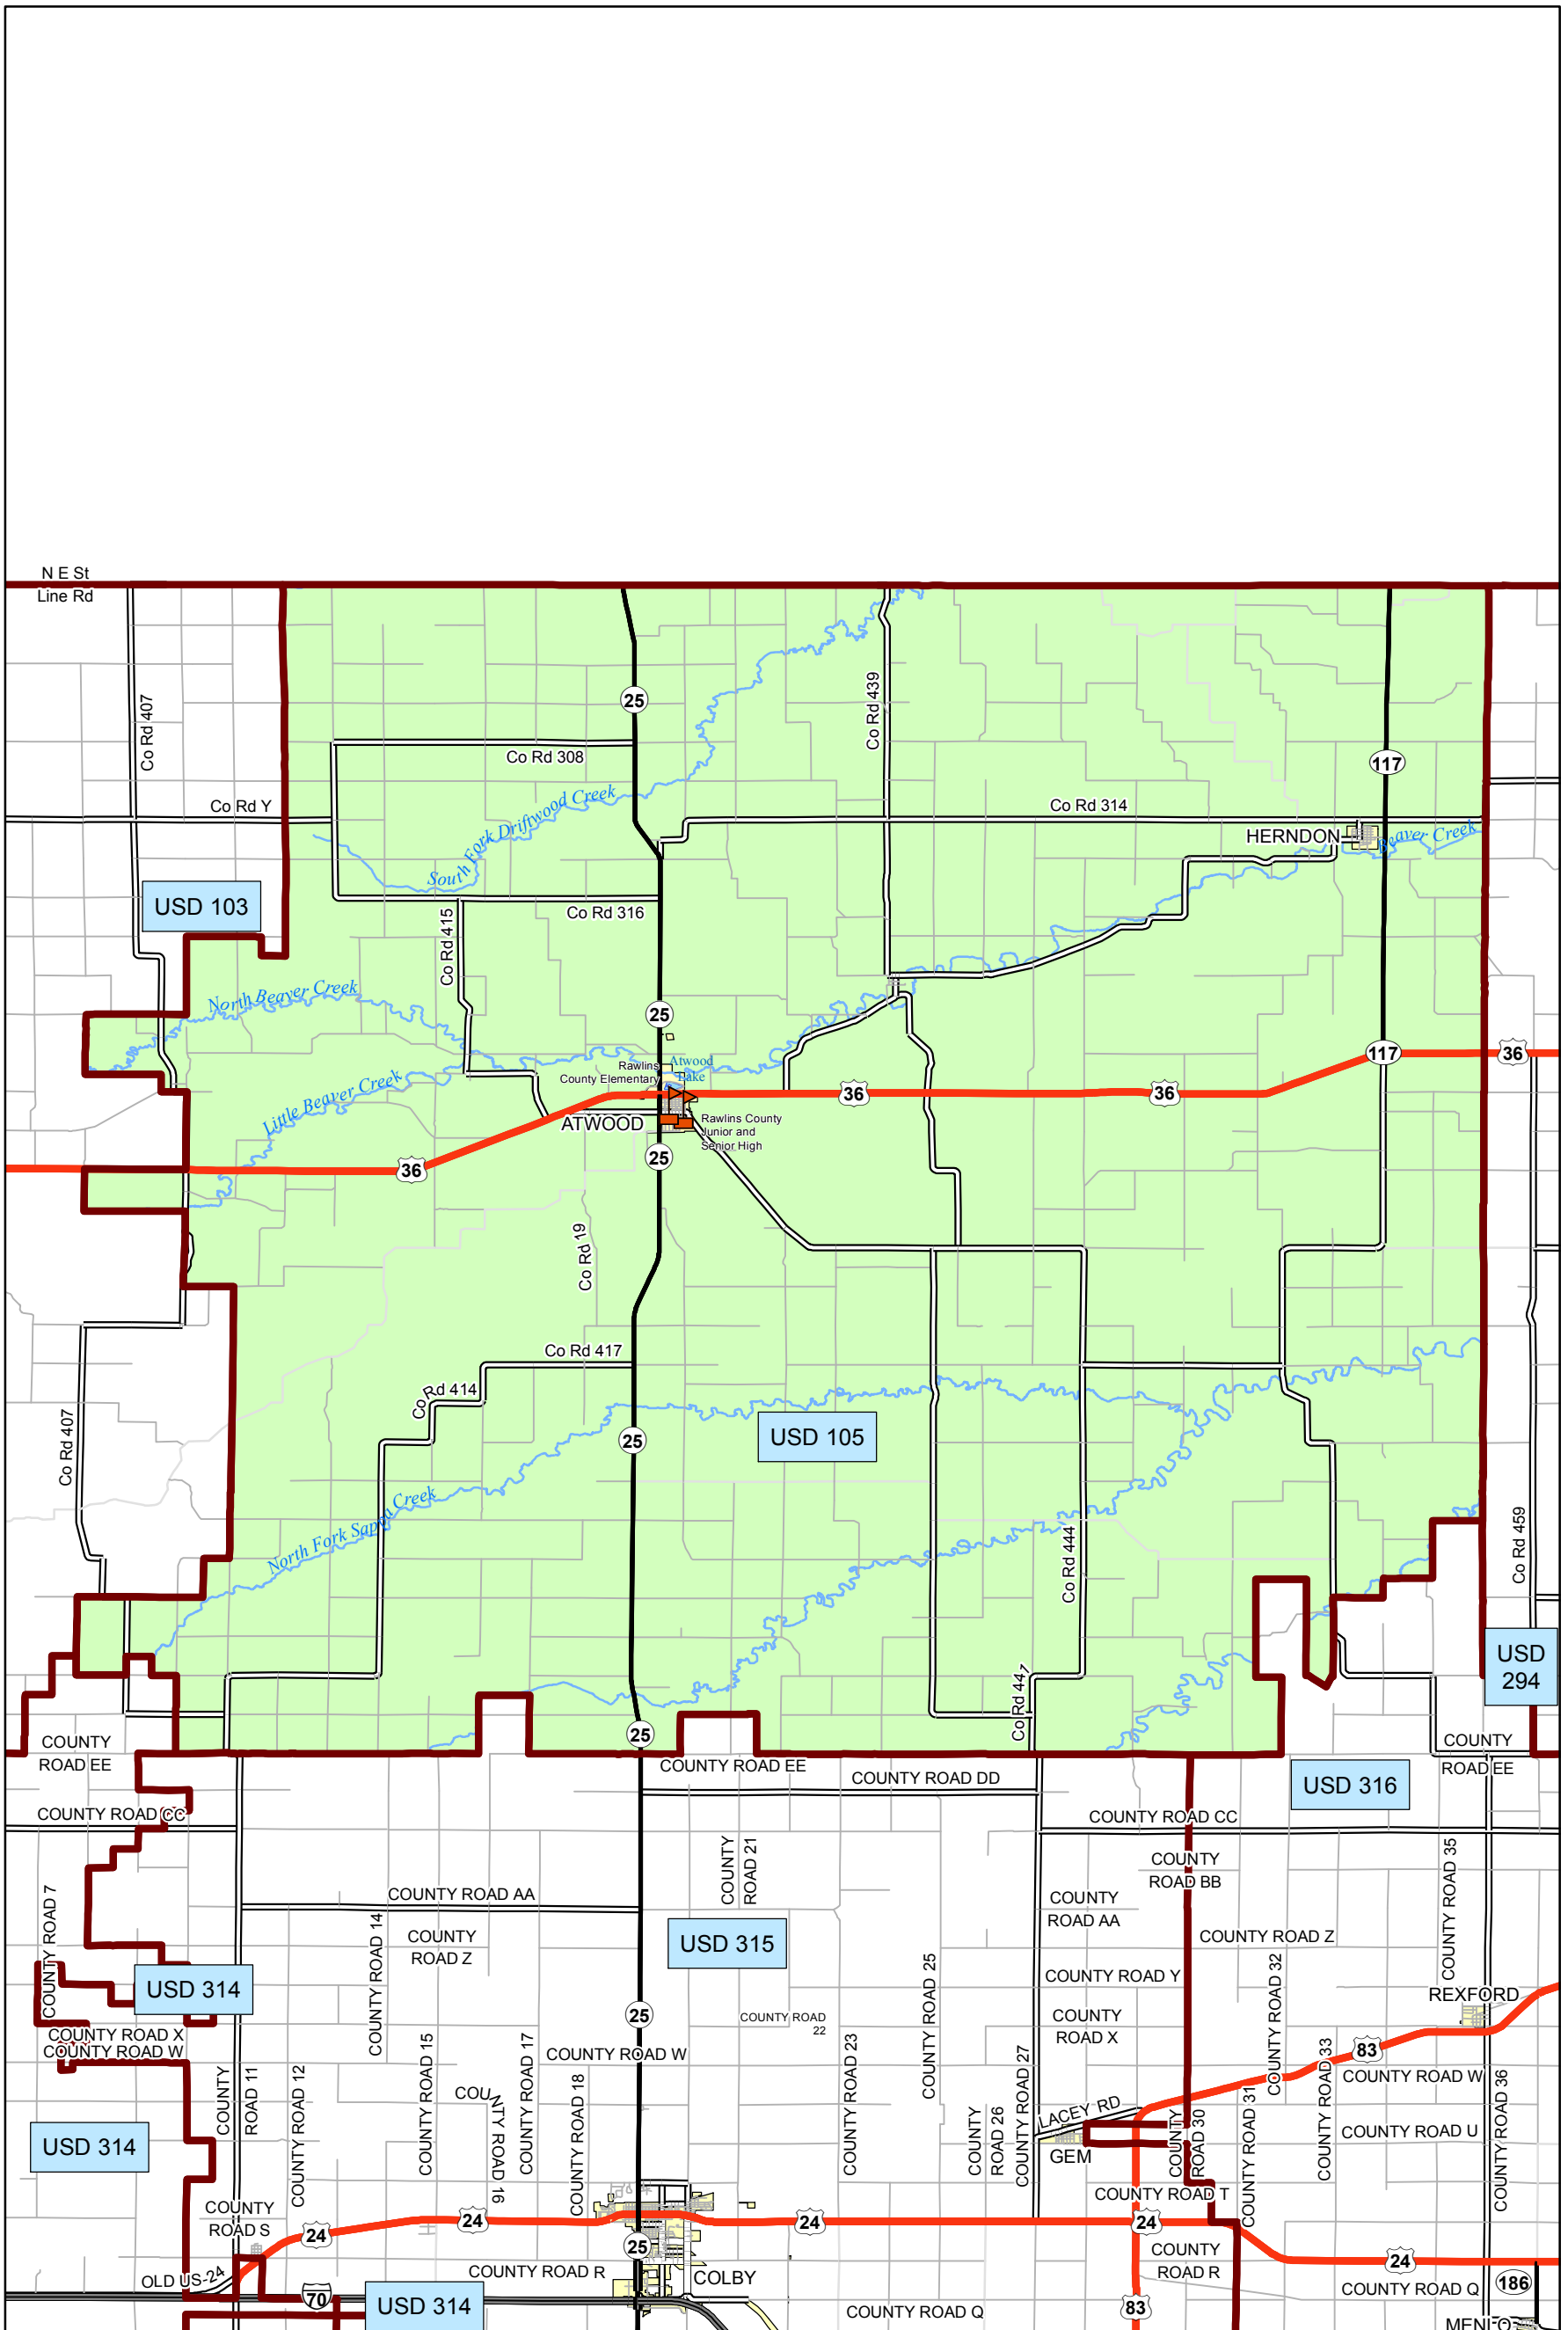

USD 105 District Map

PREPARED BY THE
KANSAS DEPARTMENT OF TRANSPORTATION
BUREAU OF TRANSPORTATION PLANNING

MAP CREATED TUESDAY, JUNE 02, 2015

KDOT makes no warranties, guarantees, or representations for accuracy of this information and assumes no liability for errors or omissions.

-  Primary/Secondary School
-  Post Secondary School
-  District Boundaries