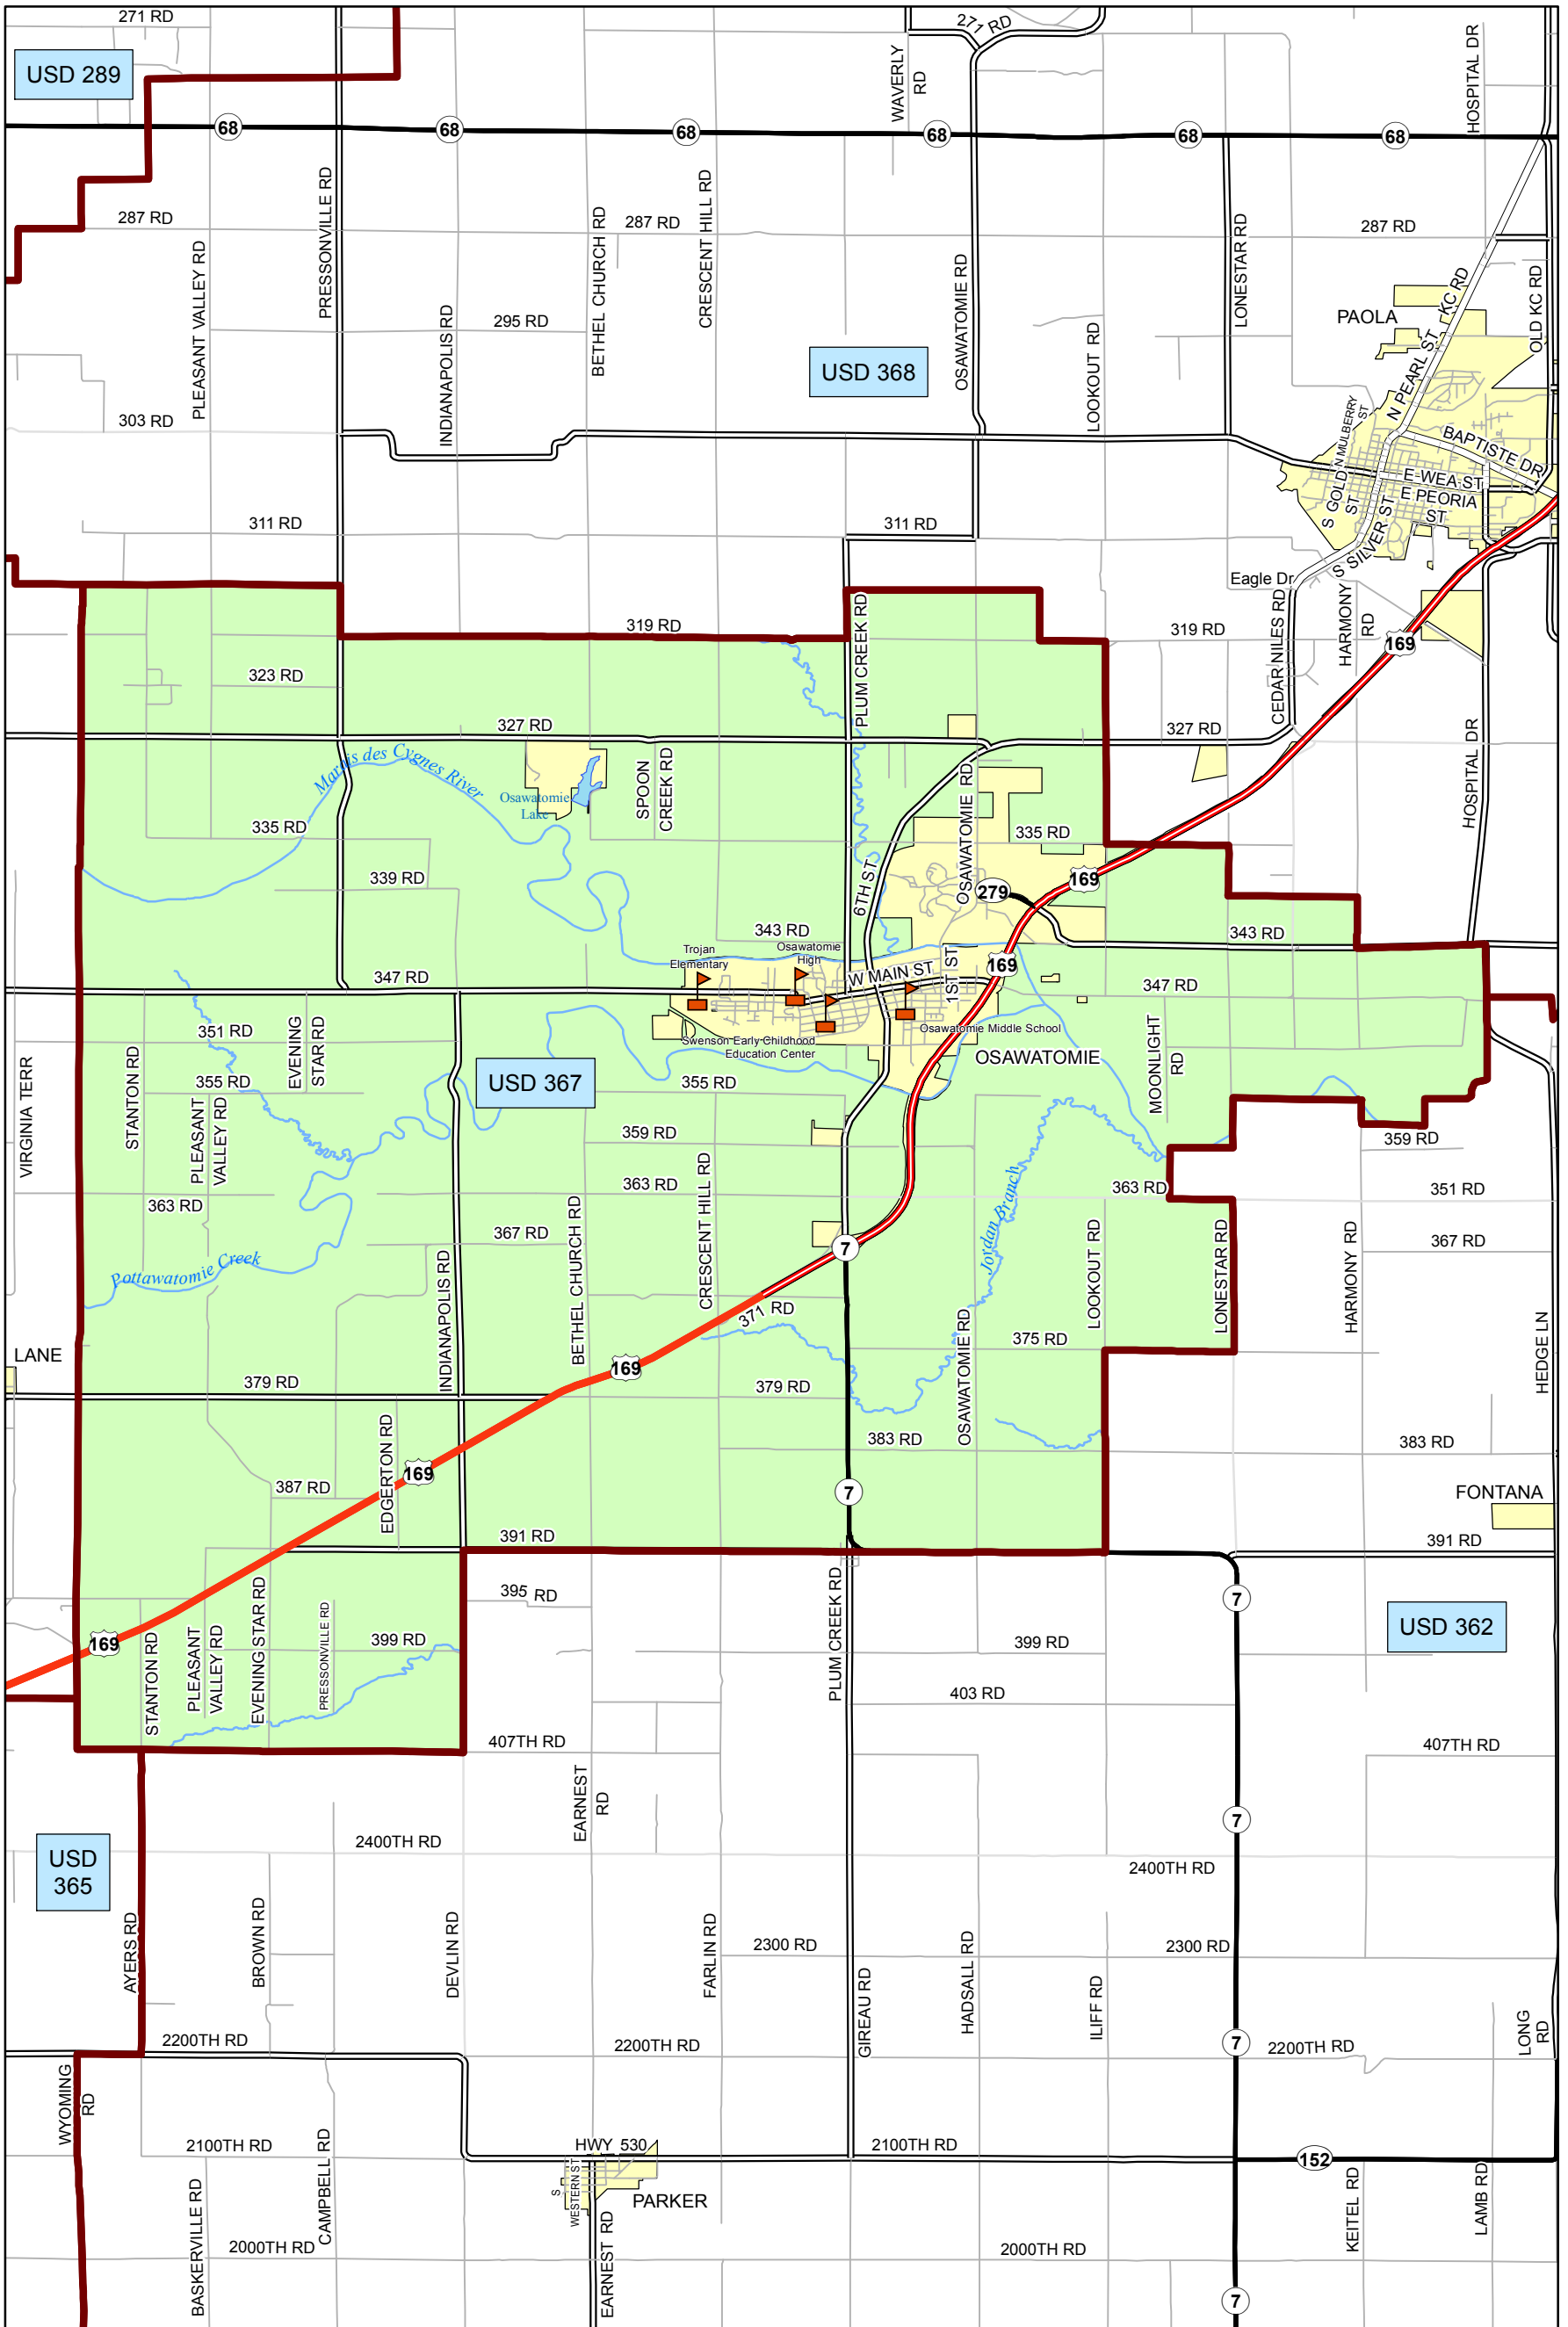

# USD 367 District Map

PREPARED BY THE  
**KANSAS DEPARTMENT OF TRANSPORTATION**  
**BUREAU OF TRANSPORTATION PLANNING**

MAP CREATED TUESDAY, JUNE 02, 2015

KDOT makes no warranties, guarantees, or representations for accuracy of this information and assumes no liability for errors or omissions.

-  Primary/Secondary School
-  Post Secondary School
-  District Boundaries