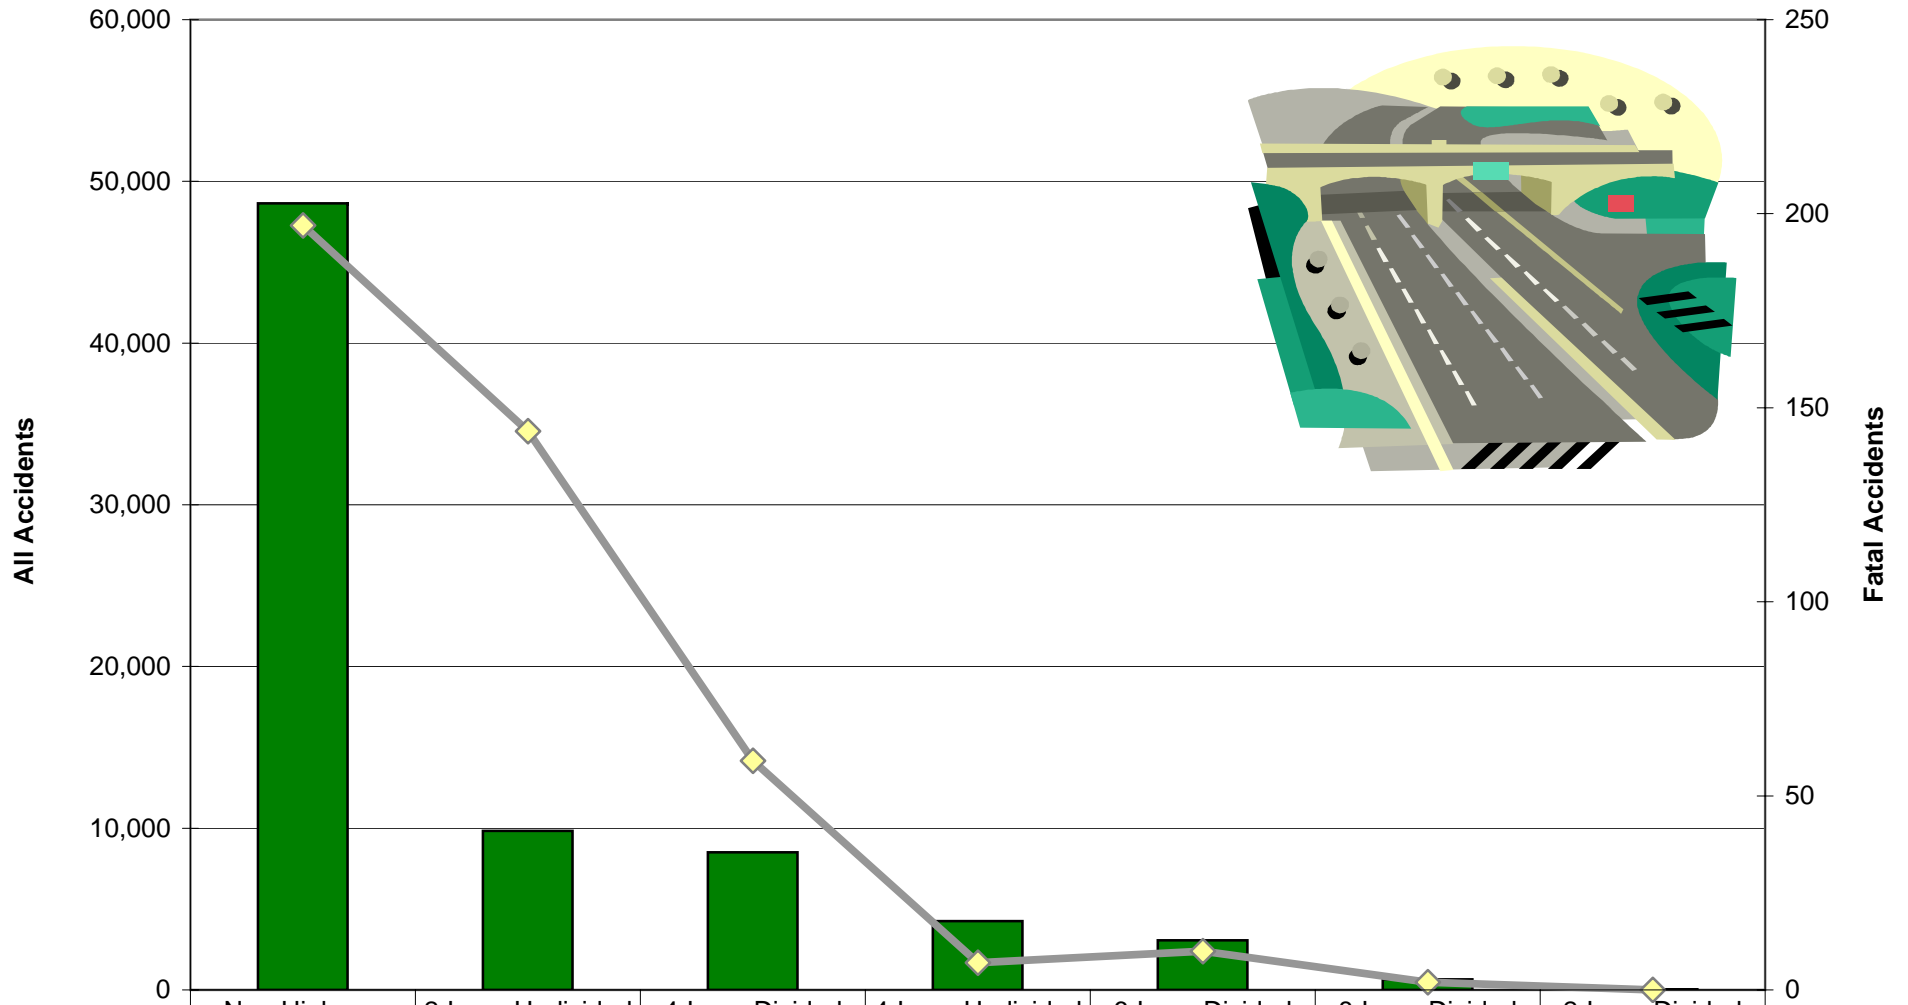

Accidents by Lane Classification

All Accidents	48,641	9,839	8,518	4,250	3,058	648	39
Fatal Accidents	197	144	59	7	10	2	0