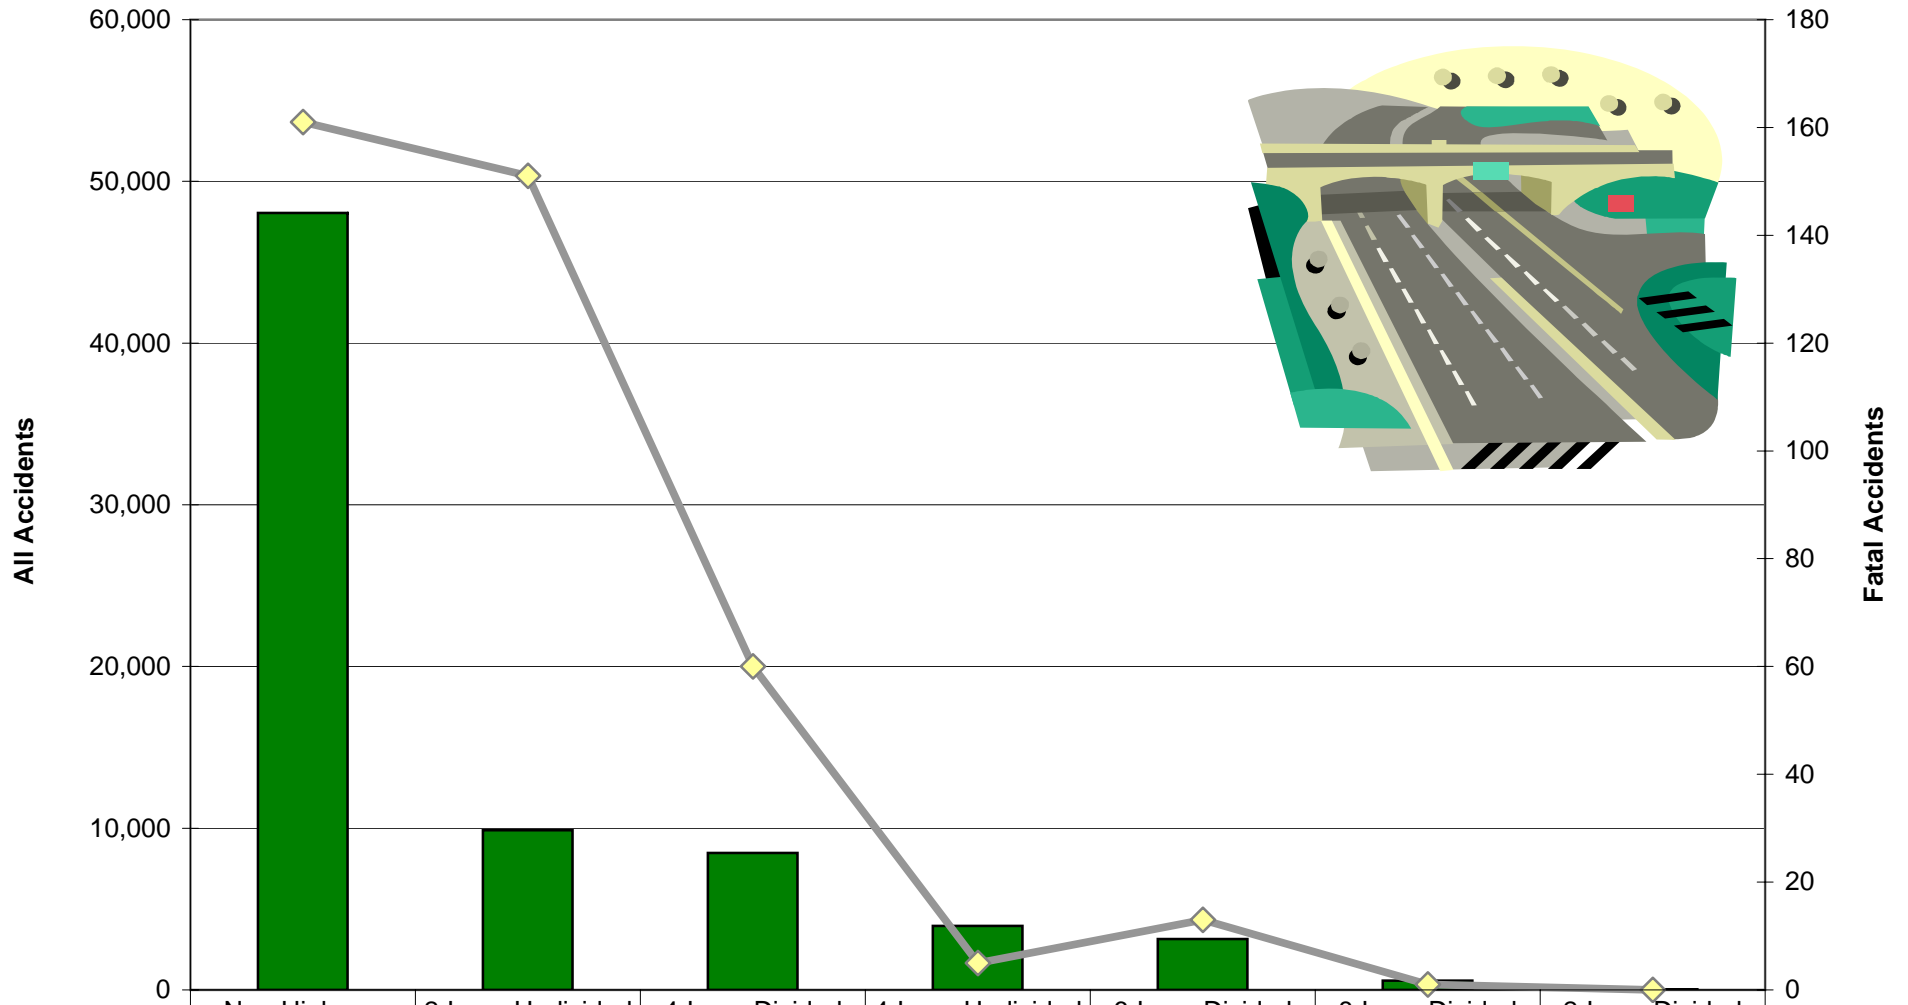

Accidents by Lane Classification

 All Accidents	48,039	9,881	8,473	3,952	3,141	574	42
 Fatal Accidents	161	151	60	5	13	1	0