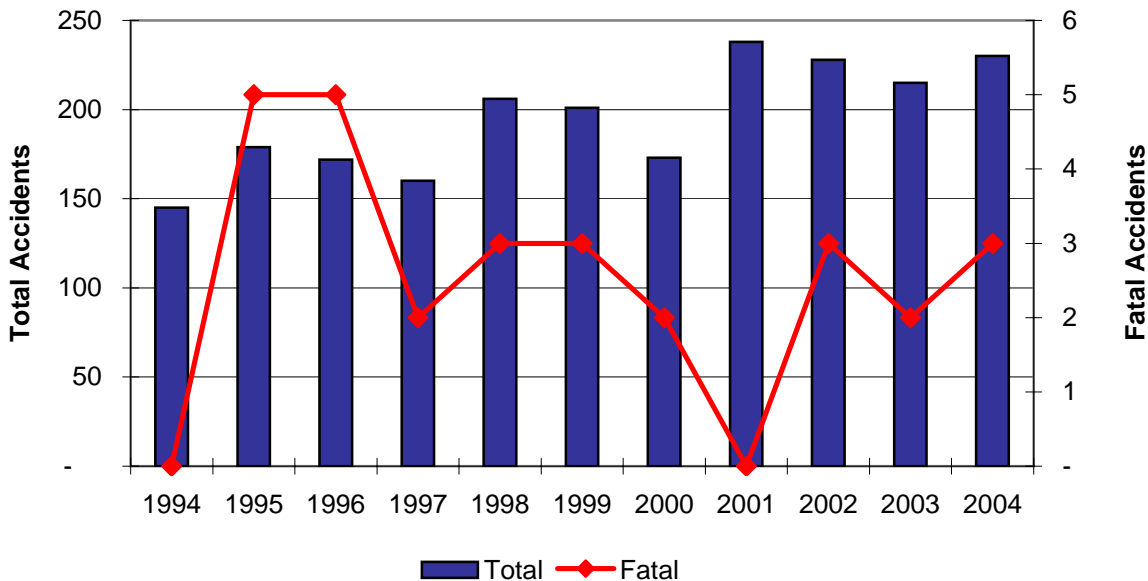

Accidents Involving Police Pursuit

Year	Accidents				People	
	Total	Fatal	Injury	PDO*	Deaths	Injuries
1994	145	-	57	88	-	80
1995	179	5	76	98	6	113
1996	172	5	64	103	6	84
1997	160	2	59	99	2	95
1998	206	3	65	138	3	91
1999	201	3	66	132	6	101
2000	173	2	64	107	2	96
2001	238	-	78	160	-	111
2002	228	3	71	154	3	104
2003	215	2	72	141	3	101
2004	230	3	79	148	4	102
Total:	2,147	28	751	1,368	35	1,078

Police Pursuit Summary

In 2004, police pursuits were involved in 0.3% of all accidents and 0.8% of fatal accidents.

* PDO - Property Damage Only