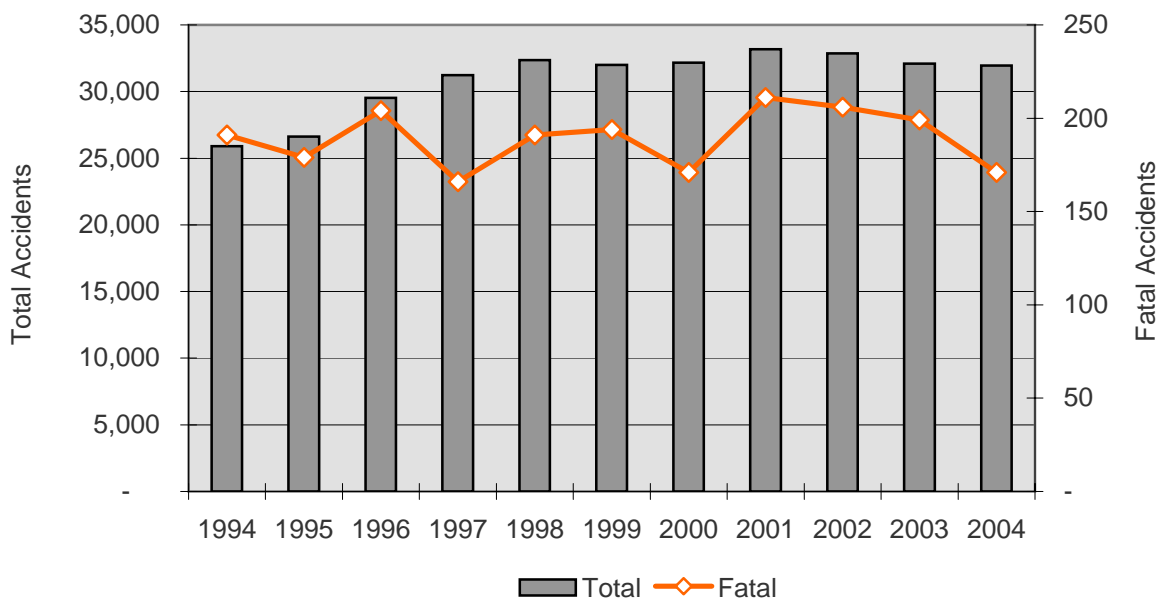

Single-Vehicle Accidents

Year	Accidents				People	
	Total	Fatal	Injury	PDO*	Deaths	Injuries
1994	25,894	191	6,106	19,597	201	8,218
1995	26,613	179	5,988	20,446	188	8,009
1996	29,526	204	6,452	22,870	216	8,838
1997	31,233	166	6,439	24,628	180	8,588
1998	32,352	191	6,395	25,766	201	8,584
1999	31,994	194	6,146	25,654	212	8,121
2000	32,170	171	6,144	25,855	181	8,107
2001	33,178	211	6,304	26,663	235	8,289
2002	32,863	206	6,183	26,474	220	8,122
2003	32,093	199	5,798	26,096	218	7,616
2004	31,953	171	5,656	26,126	191	7,295
Total:	339,869	2,083	67,611	270,175	2,243	89,787

Single-Vehicle Accidents

In 2004, 31.1% of all single-vehicle accidents involved a collision with a deer.

*PDO - Property Damage Only accidents