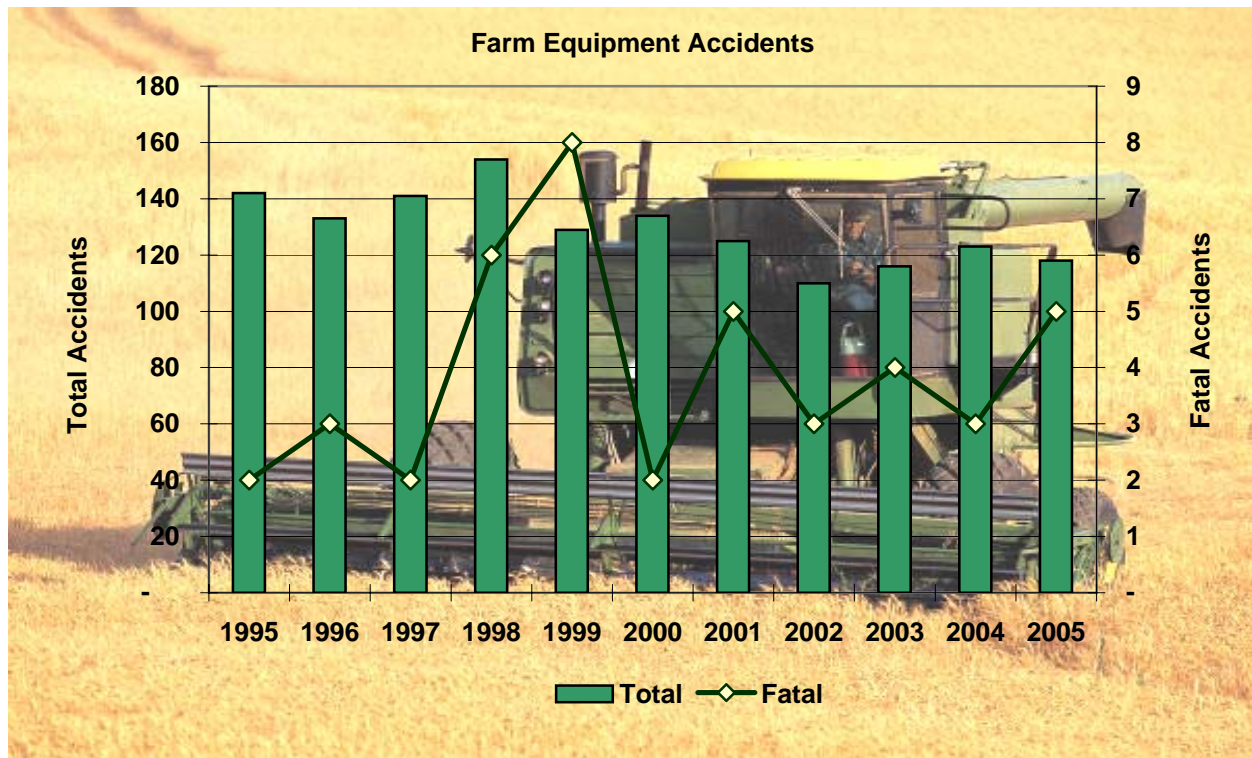

Farm Equipment Accidents

Year	Accidents				People	
	Total	Fatal	Injury	PDO*	Deaths	Injuries
1995	142	2	40	100	2	66
1996	133	3	37	93	3	53
1997	141	2	31	108	3	40
1998	154	6	38	110	6	60
1999	129	8	41	80	8	65
2000	134	2	39	93	2	52
2001	125	5	33	87	6	44
2002	110	3	27	80	3	42
2003	116	4	30	82	4	44
2004	123	3	33	87	3	39
2005	118	5	26	87	6	31
Total:	1,425	43	375	1,007	46	536

In 2005, 1.3% of all public roadway fatal accidents involved farm equipment.

*PDO - Property Damage Only accidents