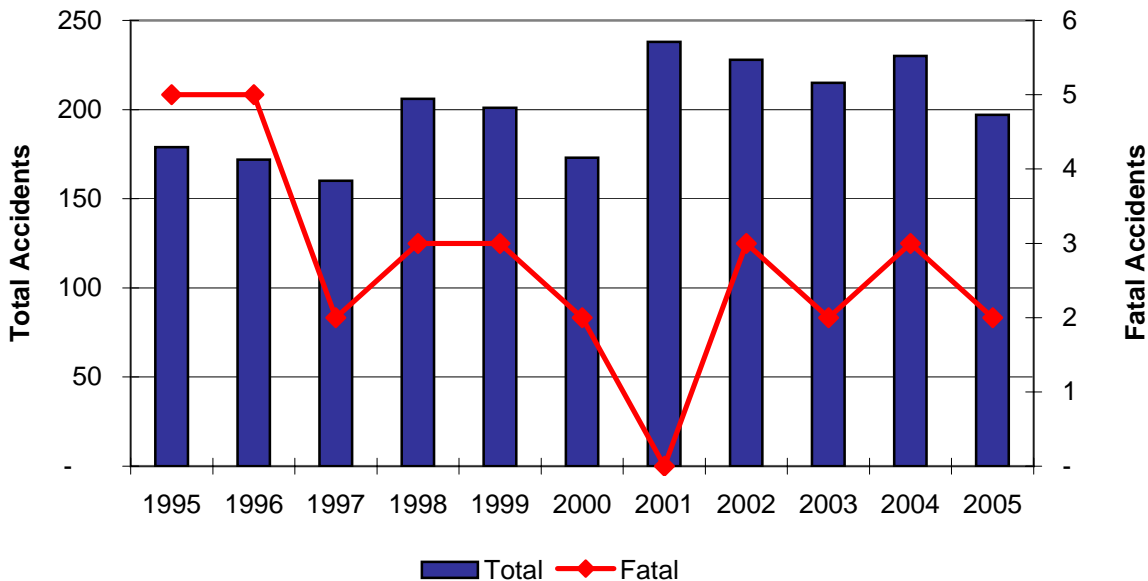

# Accidents Involving Police Pursuit

Year	Accidents				People	
	Total	Fatal	Injury	PDO*	Deaths	Injuries
1995	179	5	76	98	6	113
1996	172	5	64	103	6	84
1997	160	2	59	99	2	95
1998	206	3	65	138	3	91
1999	201	3	66	132	6	101
2000	173	2	64	107	2	96
2001	238	-	78	160	-	111
2002	228	3	71	154	3	104
2003	215	2	72	141	3	101
2004	230	3	79	148	4	102
2005	197	2	69	126	2	92
<b>Total:</b>	<b>2,199</b>	<b>30</b>	<b>763</b>	<b>1,406</b>	<b>37</b>	<b>1,090</b>

## Police Pursuit Summary

In 2005, police pursuits were involved in 0.3% of all accidents and 0.5% of fatal accidents.

\* PDO - Property Damage Only