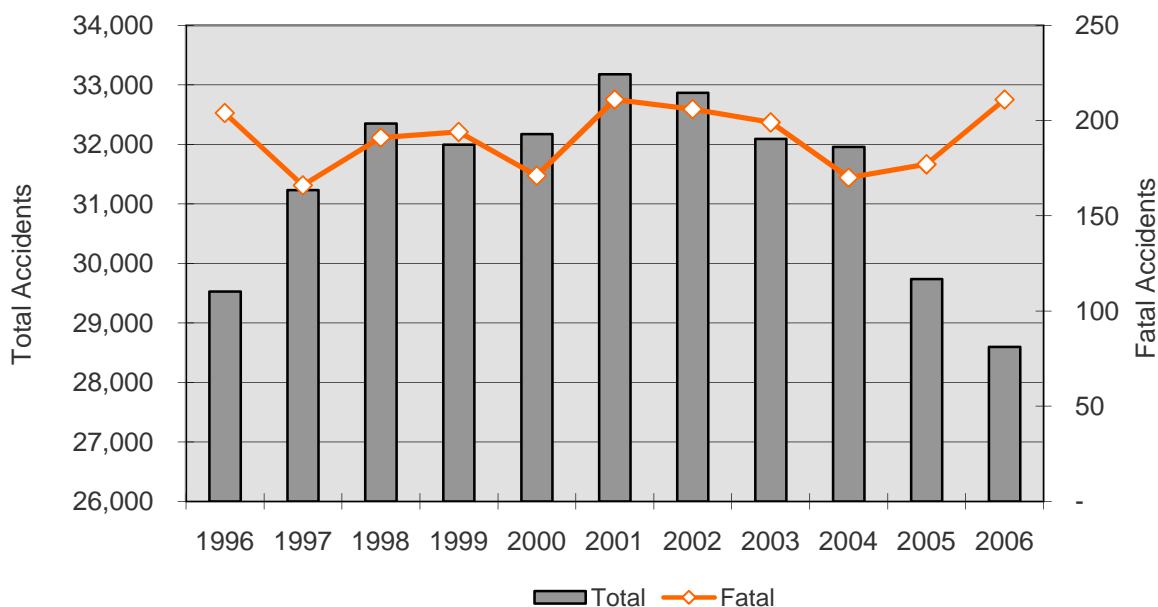

Single-Vehicle Accidents

Year	Accidents				People	
	Total	Fatal	Injury	PDO*	Deaths	Injuries
1996	29,526	204	6,452	22,870	216	8,838
1997	31,233	166	6,439	24,628	180	8,588
1998	32,352	191	6,395	25,766	201	8,584
1999	31,994	194	6,146	25,654	212	8,121
2000	32,170	171	6,144	25,855	181	8,107
2001	33,178	211	6,304	26,663	235	8,289
2002	32,863	206	6,183	26,474	220	8,122
2003	32,091	199	5,798	26,094	218	7,616
2004	31,959	170	5,656	26,133	190	7,295
2005	29,739	177	5,850	23,712	185	7,450
2006	28,598	211	5,795	22,592	216	7,501
Total:	345,703	2,100	67,162	276,441	2,254	88,511

Single-Vehicle Accidents

In 2006, 32.1% of all single-vehicle accidents involved a collision with a deer.

*PDO - Property Damage Only accidents