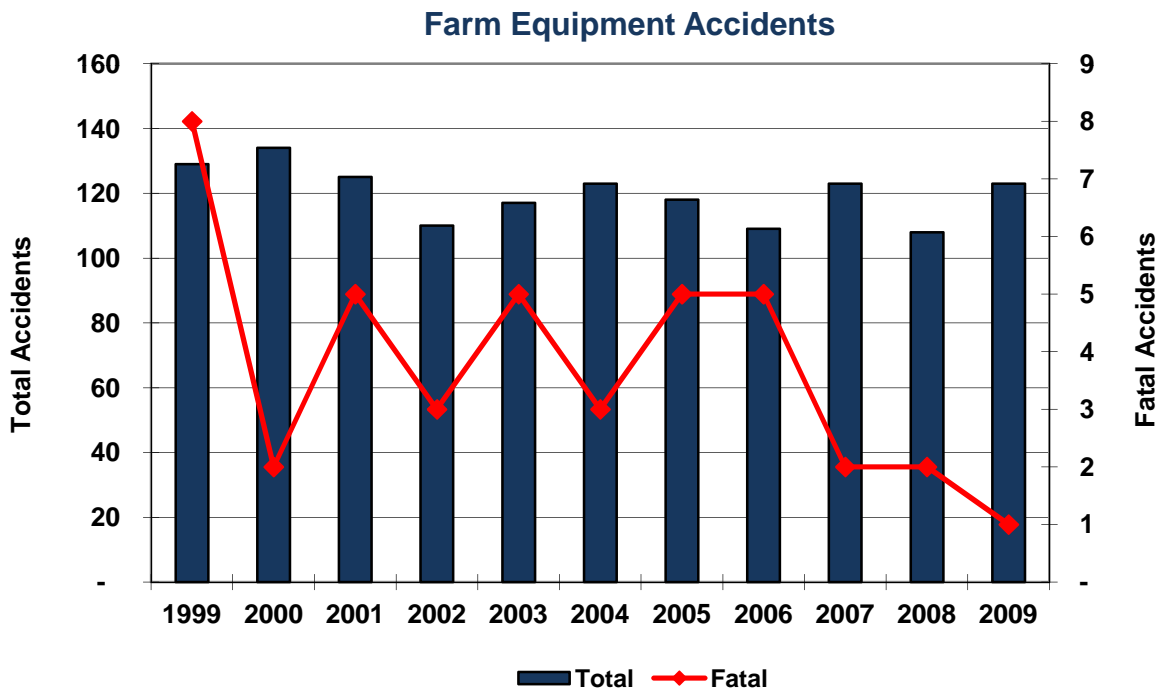

## Farm Equipment Accidents

Year	Accidents				People	
	Total	Fatal	Injury	PDO	Deaths	Injuries
1999	129	8	41	80	8	65
2000	134	2	39	93	2	52
2001	125	5	33	87	6	44
2002	110	3	27	80	3	42
2003	117	5	30	82	5	44
2004	123	3	33	87	3	39
2005	118	5	26	87	6	32
2006	109	5	28	76	5	35
2007	123	2	29	92	2	38
2008	108	2	27	79	2	41
2009	123	1	28	94	1	47
<b>Total</b>	<b>1,319</b>	<b>41</b>	<b>341</b>	<b>937</b>	<b>43</b>	<b>479</b>

In 2009, 0.3% of all public roadway fatal accidents involved farm equipment.