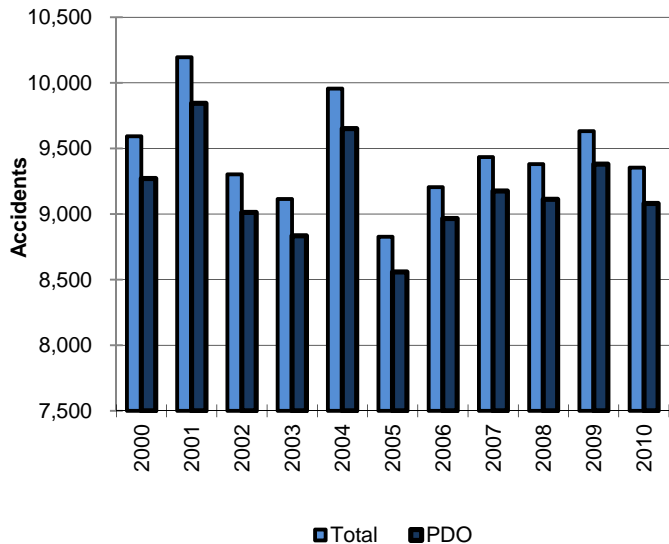

Deer Accidents

Year	Accidents				People	
	Total	Fatal	Injury	PDO	Deaths	Injuries
2000	9,592	1	322	9,269	1	384
2001	10,194	-	351	9,843	-	418
2002	9,303	1	289	9,013	1	341
2003	9,114	-	281	8,833	-	332
2004	9,954	4	299	9,651	4	364
2005	8,826	2	265	8,559	2	329
2006	9,205	3	237	8,965	3	291
2007	9,434	5	255	9,174	5	299
2008	9,381	6	264	9,111	6	318
2009	9,631	3	248	9,380	3	290
2010	9,353	2	270	9,081	2	314
Total	103,987	27	3,081	100,879	27	3,680

Injury & Fatal Deer Accidents

Total & PDO Deer Accidents

In 2010, 15.4% of all accidents in Kansas involved striking deer.