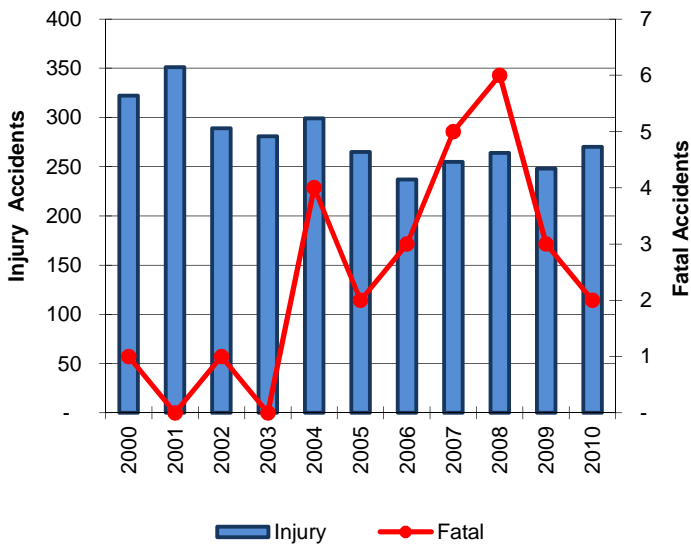

Deer Accidents

Year	Accidents				People	
	Total	Fatal	Injury	PDO	Deaths	Injuries
2000	9,592	1	322	9,269	1	384
2001	10,194	-	351	9,843	-	418
2002	9,303	1	289	9,013	1	341
2003	9,114	-	281	8,833	-	332
2004	9,954	4	299	9,651	4	364
2005	8,826	2	265	8,559	2	329
2006	9,205	3	237	8,965	3	291
2007	9,434	5	255	9,174	5	299
2008	9,381	6	264	9,111	6	318
2009	9,631	3	248	9,380	3	290
2010	9,353	2	270	9,081	2	314
Total	103,987	27	3,081	100,879	27	3,680

Injury & Fatal Deer Accidents

Total & PDO Deer Accidents

In 2010, 15.4% of all accidents in Kansas involved striking deer.