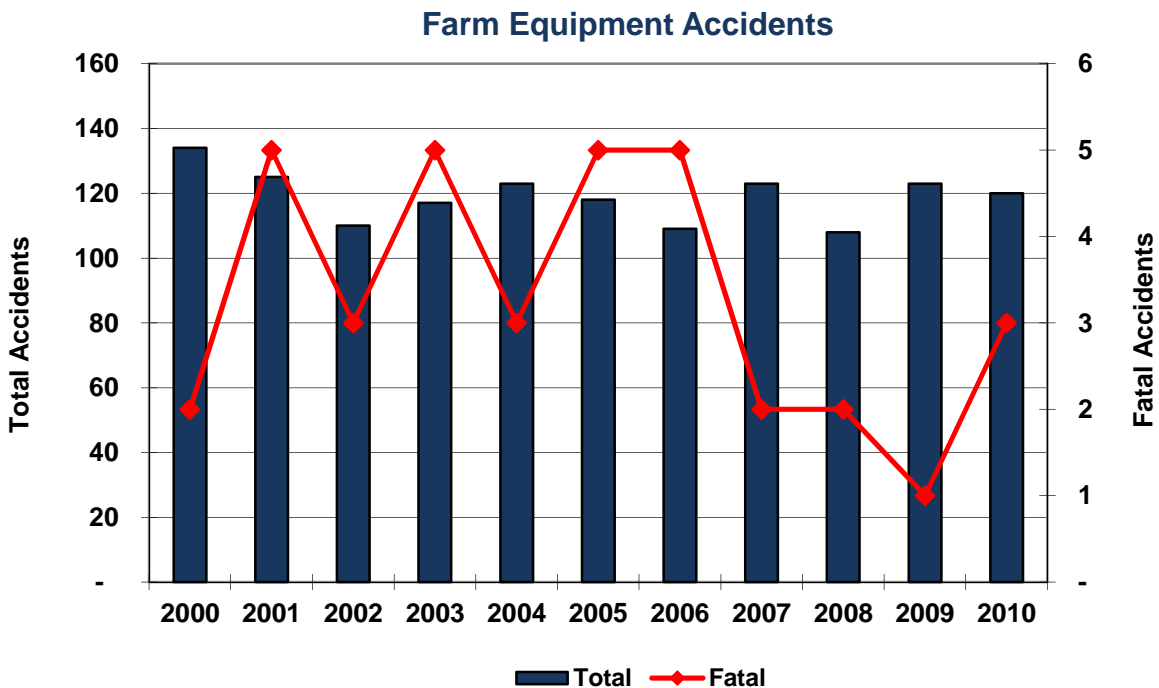

## Farm Equipment Accidents

Year	Accidents				People	
	Total	Fatal	Injury	PDO	Deaths	Injuries
2000	134	2	39	93	2	52
2001	125	5	33	87	6	44
2002	110	3	27	80	3	42
2003	117	5	30	82	5	44
2004	123	3	33	87	3	39
2005	118	5	26	87	6	32
2006	109	5	28	76	5	35
2007	123	2	29	92	2	38
2008	108	2	27	79	2	41
2009	123	1	28	94	1	47
2010	120	3	22	95	3	33
<b>Total</b>	<b>1,310</b>	<b>36</b>	<b>322</b>	<b>952</b>	<b>38</b>	<b>447</b>

In 2010, 0.8% of all public roadway fatal accidents involved farm equipment.