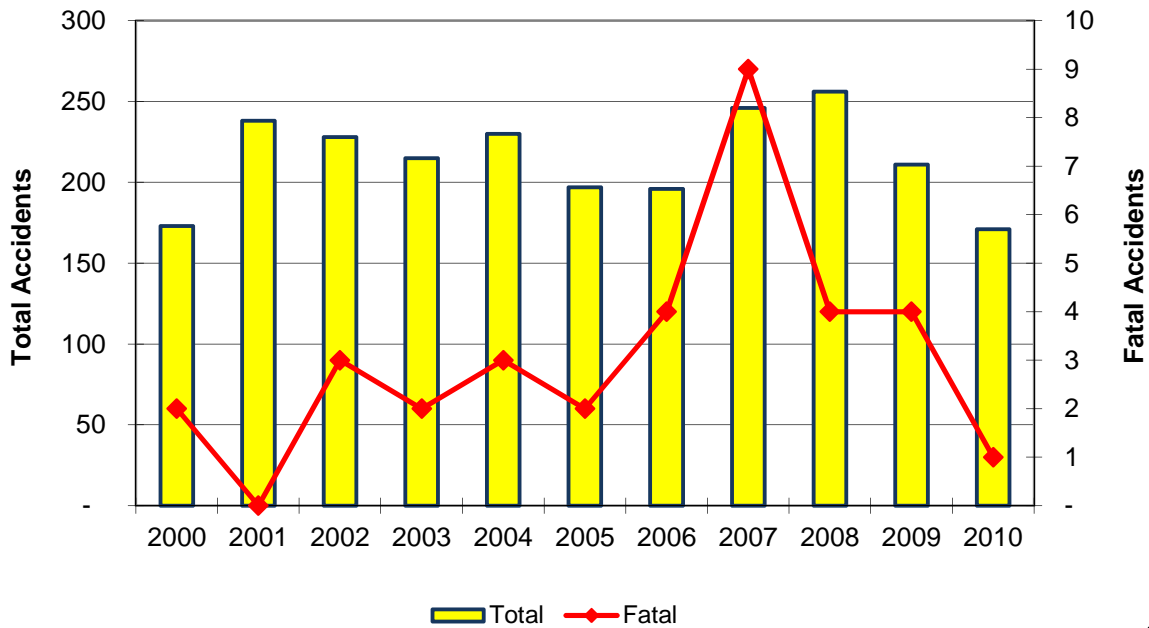

Accidents Involving Police Pursuit

Year	Accidents				People	
	Total	Fatal	Injury	PDO	Deaths	Injuries
2000	173	2	64	107	2	96
2001	238	-	78	160	-	111
2002	228	3	71	154	3	104
2003	215	2	72	141	3	101
2004	230	3	79	148	4	102
2005	197	2	69	126	2	92
2006	196	4	73	119	4	100
2007	246	9	95	142	9	136
2008	256	4	104	148	6	151
2009	211	4	66	141	5	108
2010	171	1	48	122	1	68
Total	2,361	34	819	1,508	39	1,169

Police Pursuit Summary

In 2010, police pursuits were involved in 0.3% of all accidents and 0.3% of fatal accidents.