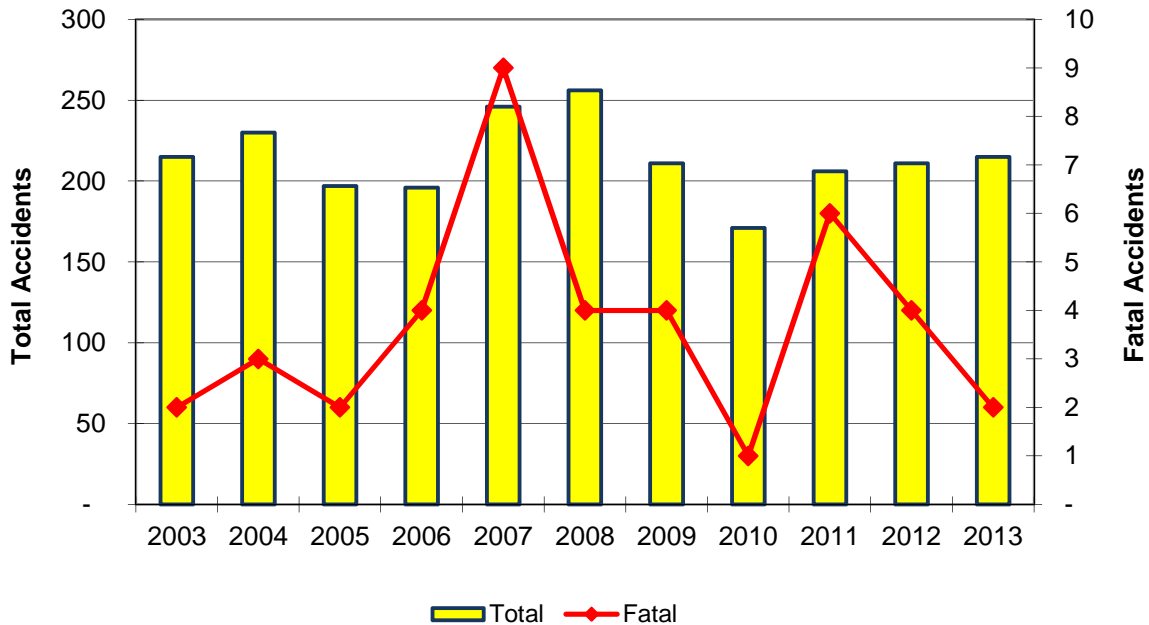

Accidents Involving Police Pursuit

Year	Accidents				People	
	Total	Fatal	Injury	PDO	Deaths	Injuries
2003	215	2	72	141	3	101
2004	230	3	79	148	4	102
2005	197	2	69	126	2	92
2006	196	4	73	119	4	100
2007	246	9	95	142	9	136
2008	256	4	104	148	6	151
2009	211	4	66	141	5	108
2010	171	1	48	122	1	68
2011	206	6	69	131	6	97
2012	211	4	85	122	6	134
2013	215	2	92	121	2	121
Total	2,354	41	852	1,461	48	1,210

Police Pursuit Summary

In 2013, police pursuits were involved in 0.4% of all accidents and 0.6% of fatal accidents.