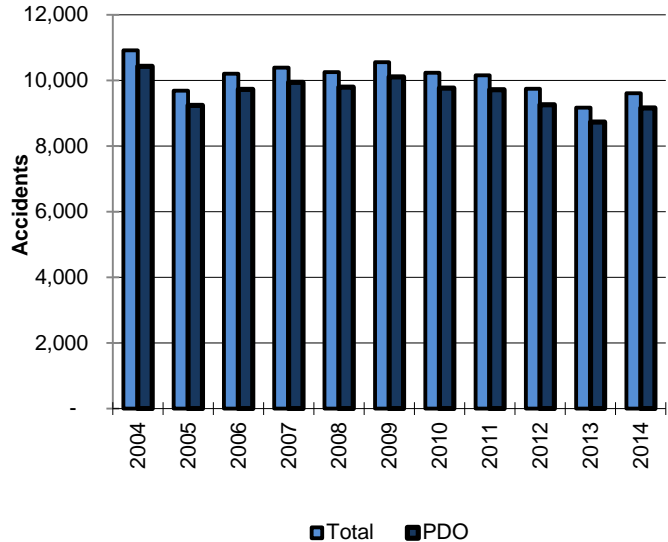

Deer Accidents

Year	Accidents				People	
	Total	Fatal	Injury	PDO	Deaths	Injuries
2004	10,909	4	484	10,421	4	598
2005	9,682	4	443	9,235	4	566
2006	10,197	4	467	9,726	4	580
2007	10,383	10	440	9,933	10	538
2008	10,247	9	449	9,789	9	545
2009	10,551	6	441	10,104	7	529
2010	10,232	5	463	9,764	5	555
2011	10,153	2	434	9,717	2	524
2012	9,738	4	475	9,259	4	556
2013	9,165	9	429	8,727	9	528
2014	9,607	2	446	9,159	2	533
Total	110,864	59	4,971	105,834	60	6,052

Injury & Fatal Deer Accidents

Total & PDO Deer Accidents

In 2014, 16.1% of all accidents in Kansas involved striking deer.