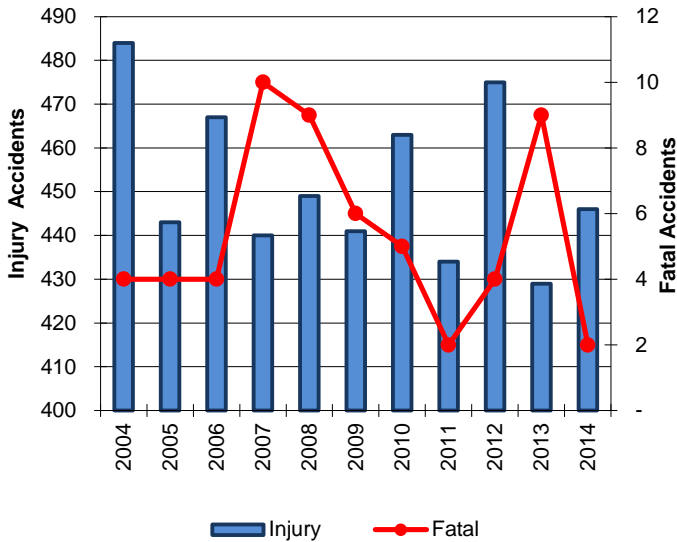

Deer Accidents

Year	Accidents				People	
	Total	Fatal	Injury	PDO	Deaths	Injuries
2004	10,909	4	484	10,421	4	598
2005	9,682	4	443	9,235	4	566
2006	10,197	4	467	9,726	4	580
2007	10,383	10	440	9,933	10	538
2008	10,247	9	449	9,789	9	545
2009	10,551	6	441	10,104	7	529
2010	10,232	5	463	9,764	5	555
2011	10,153	2	434	9,717	2	524
2012	9,738	4	475	9,259	4	556
2013	9,165	9	429	8,727	9	528
2014	9,607	2	446	9,159	2	533
Total	110,864	59	4,971	105,834	60	6,052

Injury & Fatal Deer Accidents

Total & PDO Deer Accidents

In 2014, 16.1% of all accidents in Kansas involved striking deer.