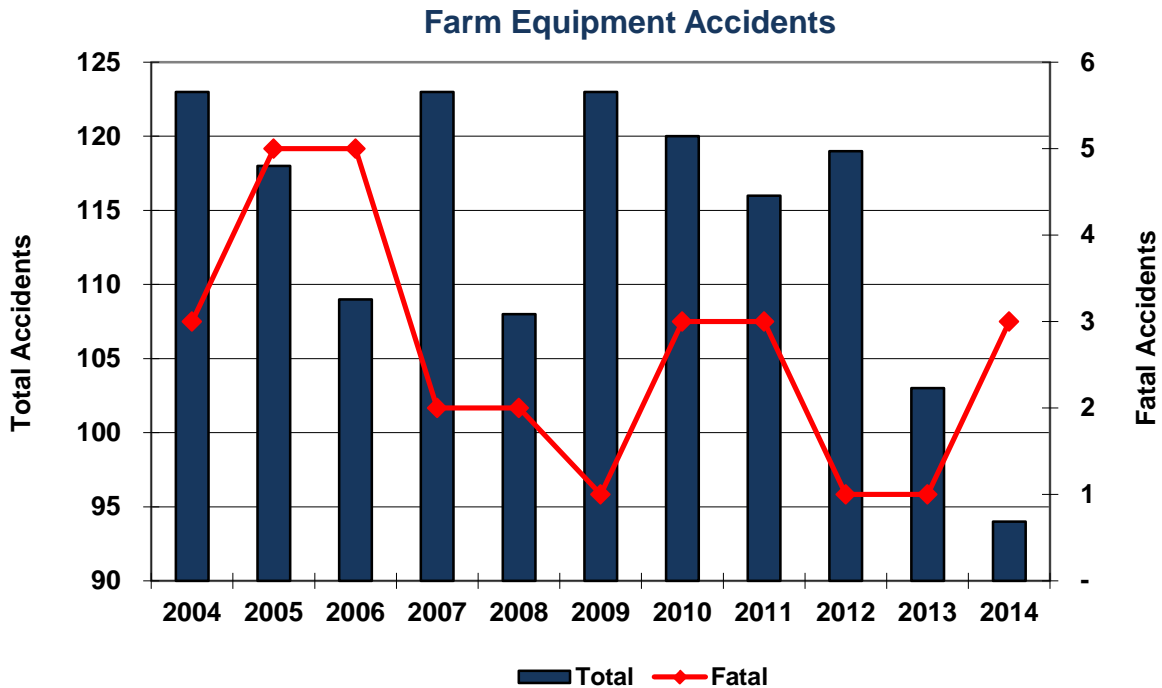

Farm Equipment Accidents

| Year | Accidents | | | | People | |
|--------------|--------------|-----------|------------|------------|-----------|------------|
| | Total | Fatal | Injury | PDO | Deaths | Injuries |
| 2004 | 123 | 3 | 33 | 87 | 3 | 39 |
| 2005 | 118 | 5 | 26 | 87 | 6 | 32 |
| 2006 | 109 | 5 | 28 | 76 | 5 | 35 |
| 2007 | 123 | 2 | 29 | 92 | 2 | 38 |
| 2008 | 108 | 2 | 27 | 79 | 2 | 41 |
| 2009 | 123 | 1 | 28 | 94 | 1 | 47 |
| 2010 | 120 | 3 | 22 | 95 | 3 | 33 |
| 2011 | 116 | 3 | 23 | 90 | 5 | 31 |
| 2012 | 119 | 1 | 32 | 86 | 1 | 46 |
| 2013 | 103 | 1 | 29 | 73 | 1 | 37 |
| 2014 | 94 | 3 | 27 | 64 | 3 | 41 |
| Total | 1,256 | 29 | 304 | 923 | 32 | 420 |

In 2014, 0.88% of all public roadway fatal accidents involved farm equipment.