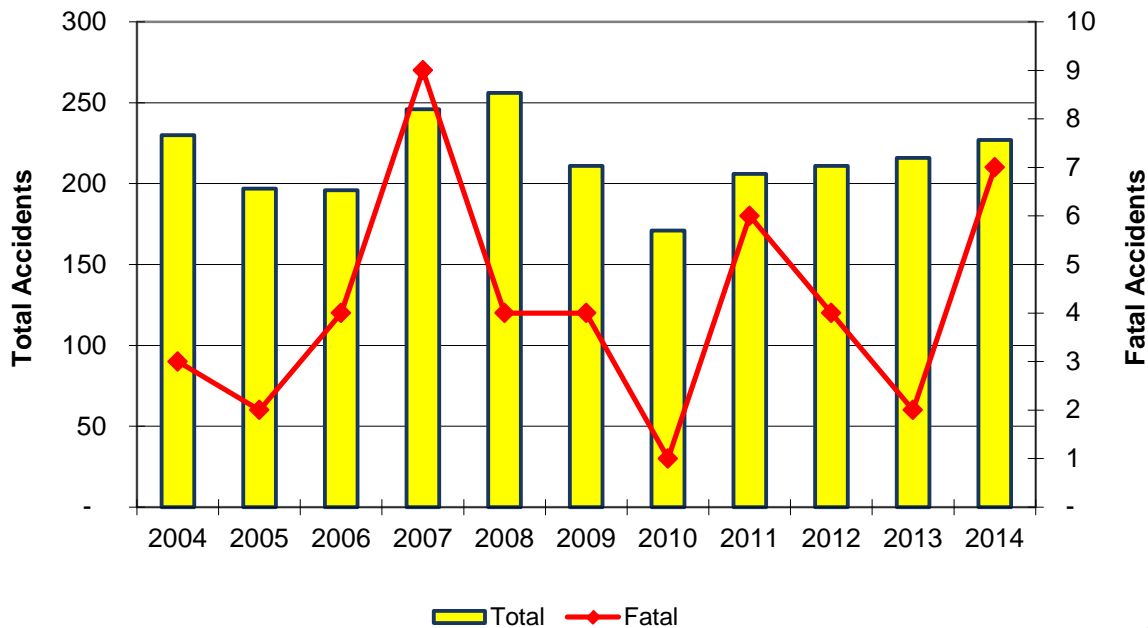

Accidents Involving Police Pursuit

| Year | Accidents | | | | People | |
|--------------|--------------|-----------|------------|--------------|-----------|--------------|
| | Total | Fatal | Injury | PDO | Deaths | Injuries |
| 2004 | 230 | 3 | 79 | 148 | 4 | 102 |
| 2005 | 197 | 2 | 69 | 126 | 2 | 92 |
| 2006 | 196 | 4 | 73 | 119 | 4 | 100 |
| 2007 | 246 | 9 | 95 | 142 | 9 | 136 |
| 2008 | 256 | 4 | 104 | 148 | 6 | 151 |
| 2009 | 211 | 4 | 66 | 141 | 5 | 108 |
| 2010 | 171 | 1 | 48 | 122 | 1 | 68 |
| 2011 | 206 | 6 | 69 | 131 | 6 | 97 |
| 2012 | 211 | 4 | 85 | 122 | 6 | 134 |
| 2013 | 216 | 2 | 92 | 122 | 2 | 121 |
| 2014 | 227 | 7 | 74 | 146 | 7 | 117 |
| Total | 2,367 | 46 | 854 | 1,467 | 52 | 1,226 |

Police Pursuit Summary

In 2014, police pursuits were involved in 0.4% of all accidents and 2.1% of fatal accidents.