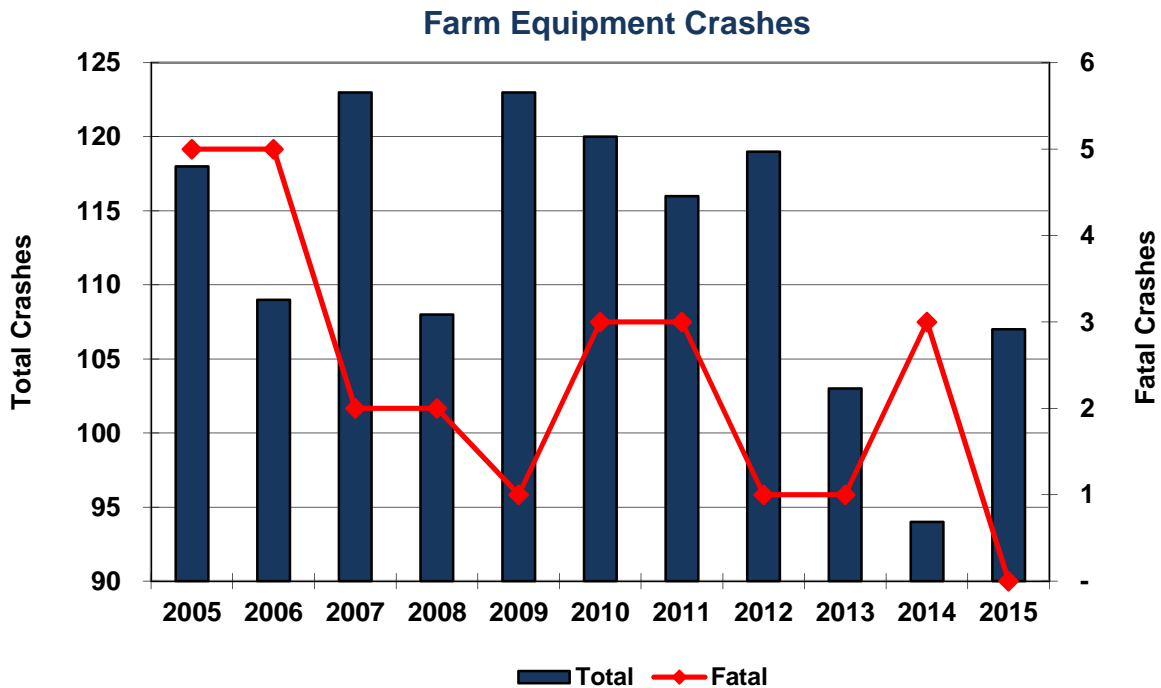

## Farm Equipment Crashes

Year	Crashes				People	
	Total	Fatal	Injury	PDO	Deaths	Injuries
2005	118	5	26	87	6	32
2006	109	5	28	76	5	35
2007	123	2	29	92	2	38
2008	108	2	27	79	2	41
2009	123	1	28	94	1	47
2010	120	3	22	95	3	33
2011	116	3	23	90	5	31
2012	119	1	32	86	1	46
2013	103	1	29	73	1	37
2014	94	3	27	64	3	41
2015	107	-	35	72	-	42
<b>Total</b>	<b>1,240</b>	<b>26</b>	<b>306</b>	<b>908</b>	<b>29</b>	<b>423</b>

In 2015, 0.00% of all public roadway fatal crashes involved farm equipment.