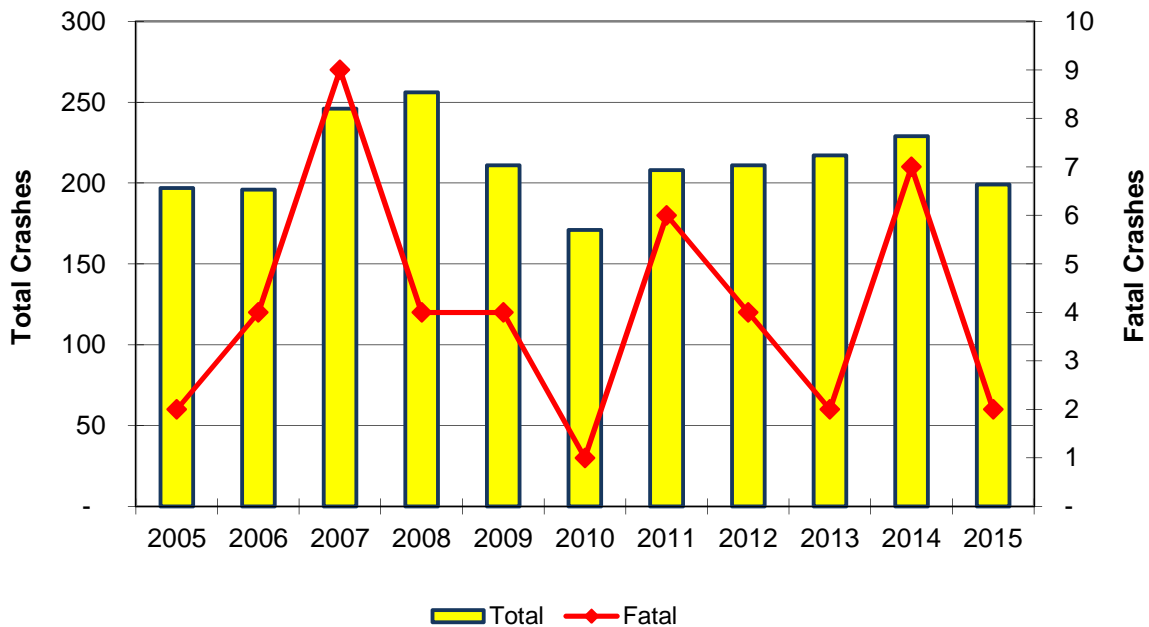

# Crashes Involving Police Pursuit

Year	Crashes				People	
	Total	Fatal	Injury	PDO	Deaths	Injuries
2005	197	2	69	126	2	92
2006	196	4	73	119	4	100
2007	246	9	95	142	9	136
2008	256	4	104	148	6	151
2009	211	4	66	141	5	108
2010	171	1	48	122	1	68
2011	208	6	70	132	6	98
2012	211	4	85	122	6	134
2013	217	2	92	123	2	121
2014	229	7	75	147	7	118
2015	199	2	72	125	2	110
<b>Total</b>	<b>2,341</b>	<b>45</b>	<b>849</b>	<b>1,447</b>	<b>50</b>	<b>1,236</b>

## Police Pursuit Summary

In 2015, police pursuits were involved in 0.3% of all crashes and 0.6% of fatal crashes.