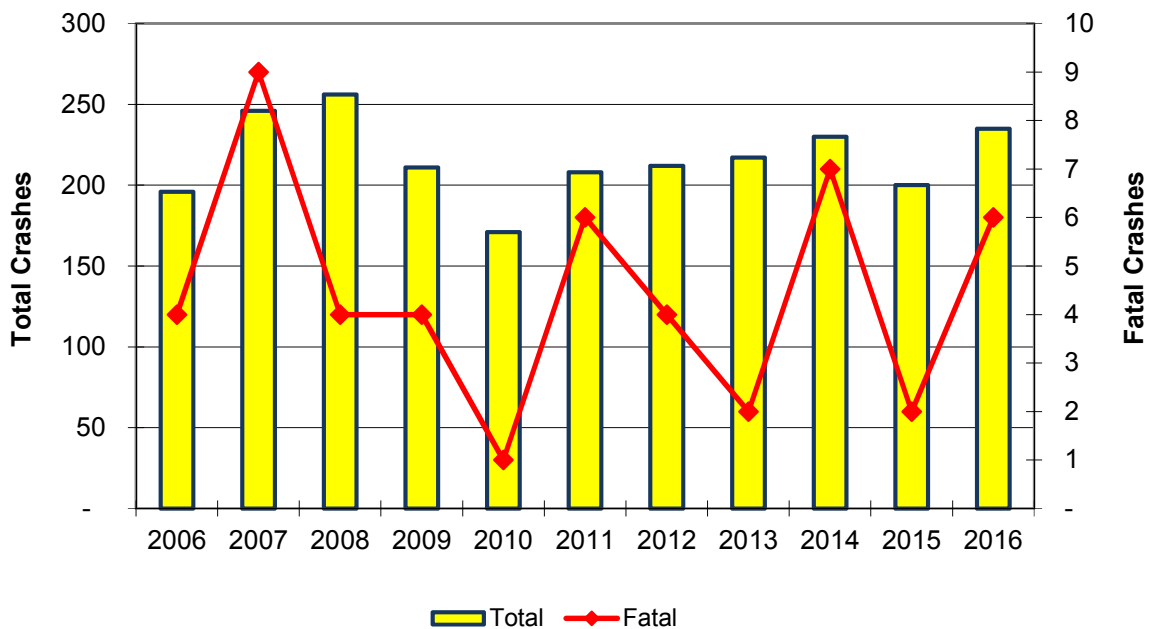

Crashes Involving Police Pursuit

Year	Crashes				People	
	Total	Fatal	Injury	PDO	Deaths	Injuries
2006	196	4	73	119	4	100
2007	246	9	95	142	9	136
2008	256	4	104	148	6	151
2009	211	4	66	141	5	108
2010	171	1	48	122	1	68
2011	208	6	70	132	6	98
2012	212	4	85	123	6	134
2013	217	2	92	123	2	121
2014	230	7	75	148	7	118
2015	200	2	72	126	2	110
2016	235	6	73	155	6	118
Total	2,382	49	853	1,479	54	1,262

Police Pursuit Summary

In 2016, police pursuits were involved in 0.3% of all crashes and 1.6% of fatal crashes.