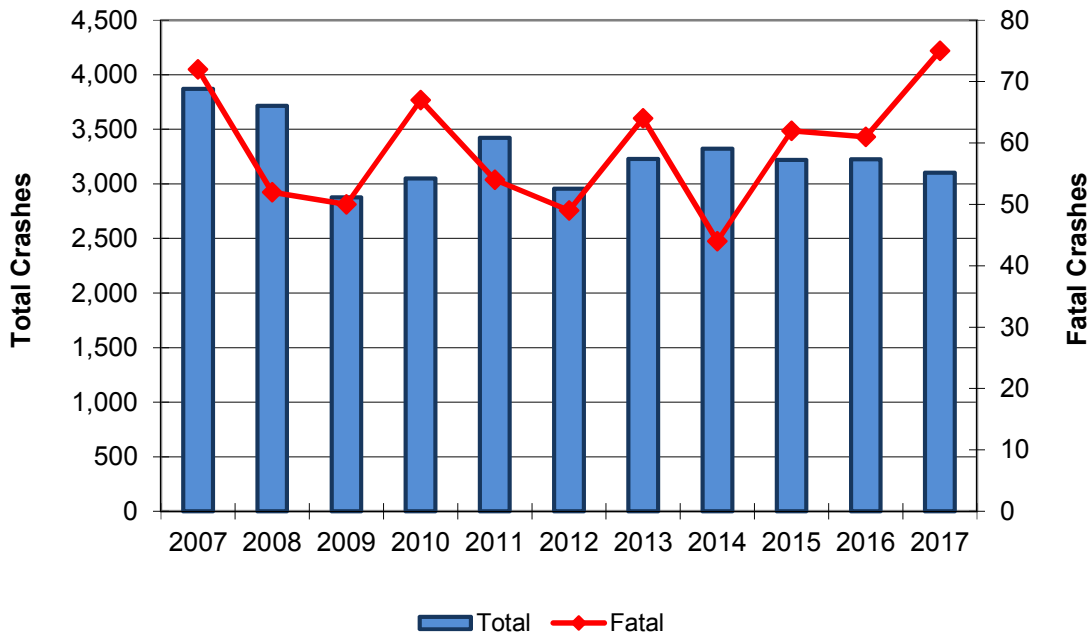

Crashes Involving Heavy / Large Trucks

Year	Crashes				People	
	Total	Fatal	Injury	PDO	Deaths	Injuries
2007	3,872	72	864	2,936	80	1,250
2008	3,714	52	846	2,816	63	1,152
2009	2,877	50	597	2,230	59	860
2010	3,051	67	655	2,329	85	940
2011	3,422	54	722	2,646	64	1,019
2012	2,956	49	639	2,268	58	907
2013	3,230	64	675	2,491	70	942
2014	3,323	44	684	2,595	49	935
2015	3,221	62	629	2,530	69	874
2016	3,225	61	690	2,473	74	938
2017	3,103	75	621	2,407	92	819
Total	35,994	650	7,622	27,721	763	10,636

Heavy / Large Truck Summary

In 2017, heavy / large trucks were involved in 5.3% of all crashes and 18.4% of fatal crashes.