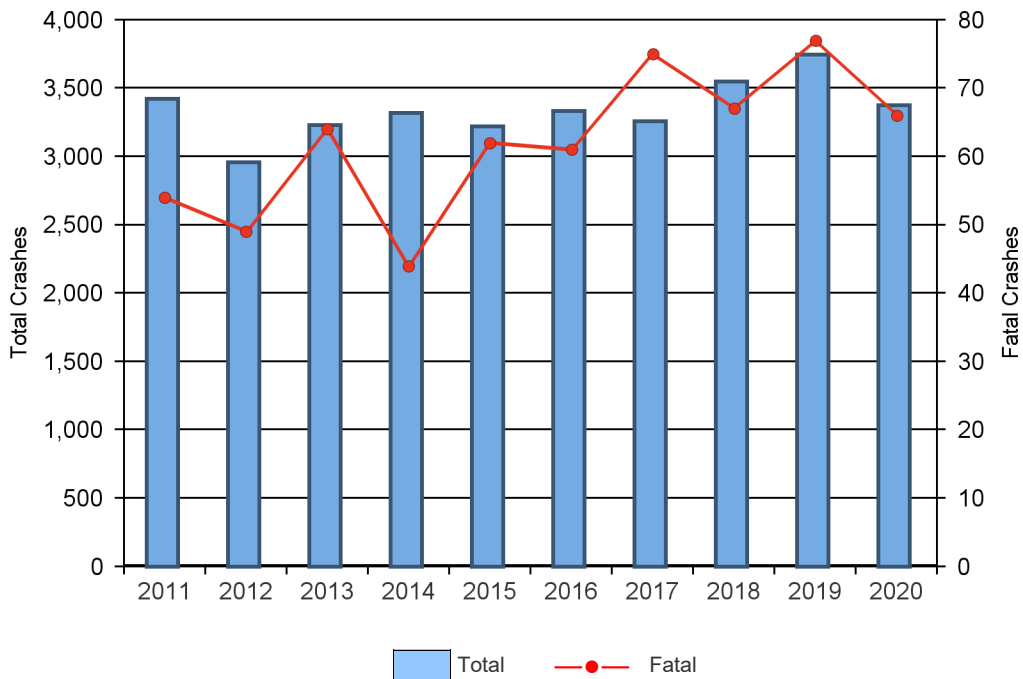

2020 Kansas Traffic Crash Facts

Crashes Involving Heavy/Large Trucks

Year	Crashes				People	
	Total	Fatal	Injury	PDO	Deaths	Injuries
2011	3,420	54	722	2,644	64	1,018
2012	2,956	49	638	2,269	58	906
2013	3,229	64	675	2,490	70	942
2014	3,320	44	683	2,593	49	934
2015	3,221	62	629	2,530	69	874
2016	3,334	61	711	2,561	74	967
2017	3,256	75	645	2,533	92	848
2018	3,547	67	698	2,781	79	955
2019	3,745	77	685	2,982	87	961
2020	3,375	66	719	2,588	74	952
Total	33,403	619	6,805	25,971	716	9,357

Heavy/Large Truck Summary

In 2020, heavy / large trucks were involved in 6.4% of all crashes and 17.3% of fatal crashes.